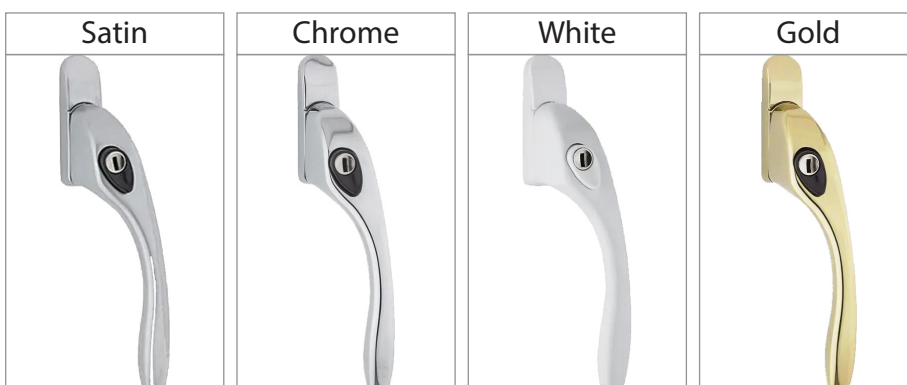

MILA PROSTYLE