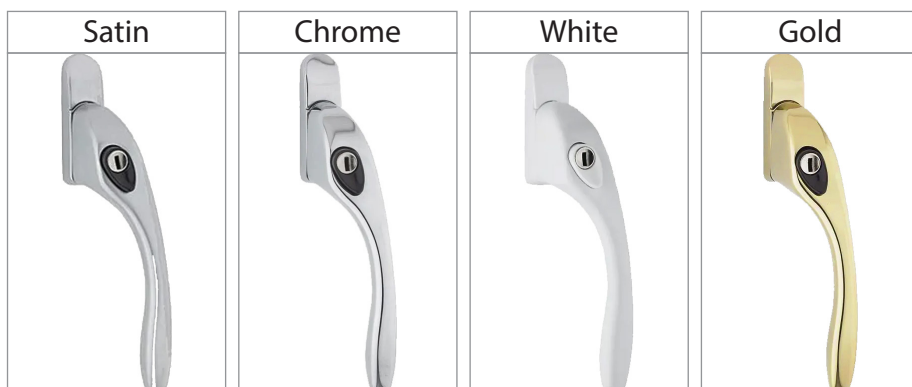

Available finishes:

MILA PROLINEA

Outward Window handles

P31 & P41 - Triple Glazed

Available finishes:

MILA PROLINEA

MILA PROSTYLE

HOPPE TOKYO