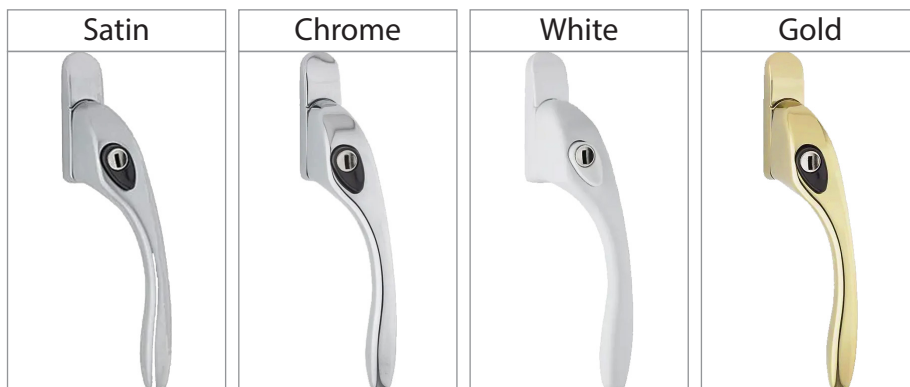

NORRSKEN

Window Handles

Handle Information

Finish Availability

Norrskén's standard finish for handles is Satin (also known as Satin Chrome or Silver). Other finishes may have longer lead times and/or additional costs. Please check before order that any potential delays are compatible with the time scale of your project.

Handle Compatibility

Norrskén offers a wide range of handles for both inward and outward opening windows. Due to factors such as handle spindle length and factory availability, not every handle and window profile offered by Norrskén are compatible together. Handles and finishes availability might vary from what is shown in this document due to changes and supply issues. You will be informed when picking your handles if this has happened so you can select an alternative handle/finish.

NORRSKEN

Outward Window handles

P11 - Double Glazed

Available finishes:

MILA PROLINEA

MILA PROSTYLE

HOPPE TOKYO

Outward Window handles