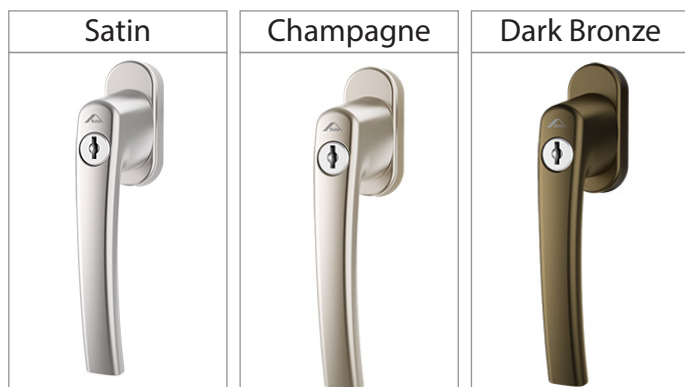

P13 - Double Glazed, P23 - Triple Glazed
Available finishes:

MILA PROLINEA T&T and TBT

HOPPE TOKYO T&T and TBT

ROTO T&T (NOT TBT)

NORRSKEN

Inward Window Handles

P33 - Triple Glazed

Available finishes: