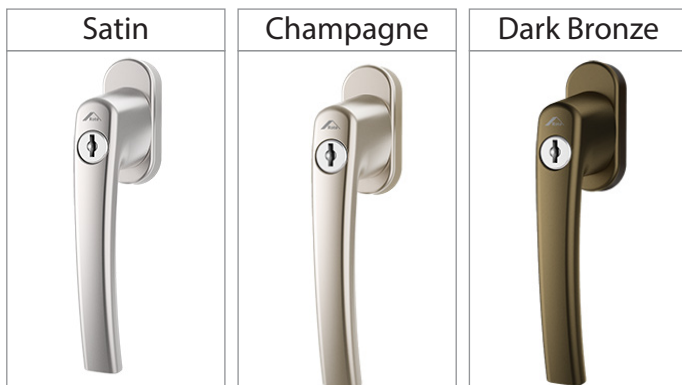

ROTO T&T (NOT TBT)