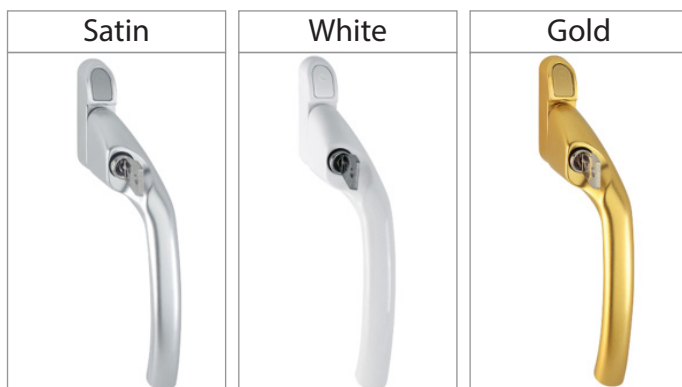

Available finishes:

MILA PROLINEA

Outward Window handles

P31 & P41 - Triple Glazed

Available finishes:

MILA PROLINEA

MILA PROSTYLE

HOPPE TOKYO