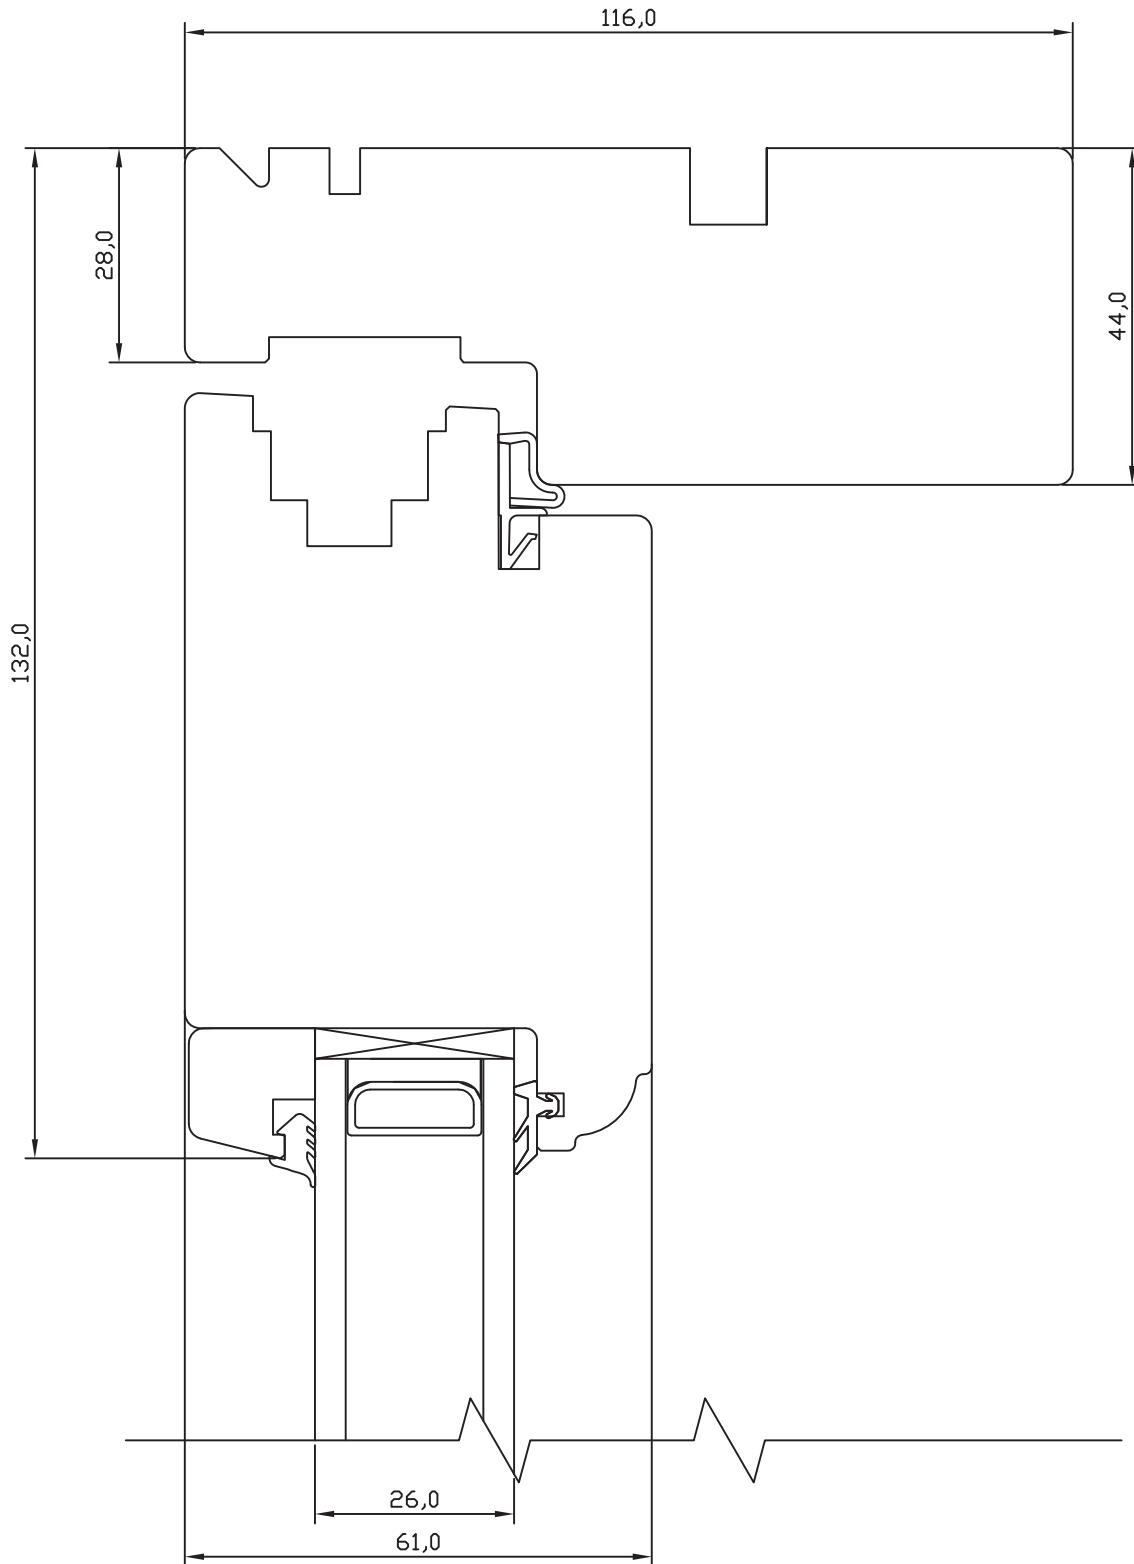

**NORRSKEN INWARD OPENING TIMBER
DOUBLE GLAZED ENTRANCE DOOR**

CROSS SECTION OF THRESHOLD

CROSS SECTION OF DOUBLE DOOR - MIDDLE

CROSS SECTION OF ESPAGNOLETTE SIDE

CROSS SECTION OF HEAD

CROSS SECTION OF HINGES SIDE

**NORRSKEN OUTWARD OPENING TIMBER
DOUBLE GLAZED ENTRANCE DOOR**

CROSS SECTION OF THRESHOLD

**NORRSKEN OUTWARD OPENING TIMBER
DOUBLE GLAZED ENTRANCE DOOR**

CROSS SECTION OF DOUBLE DOOR - MIDDLE

CROSS SECTION OF HEAD