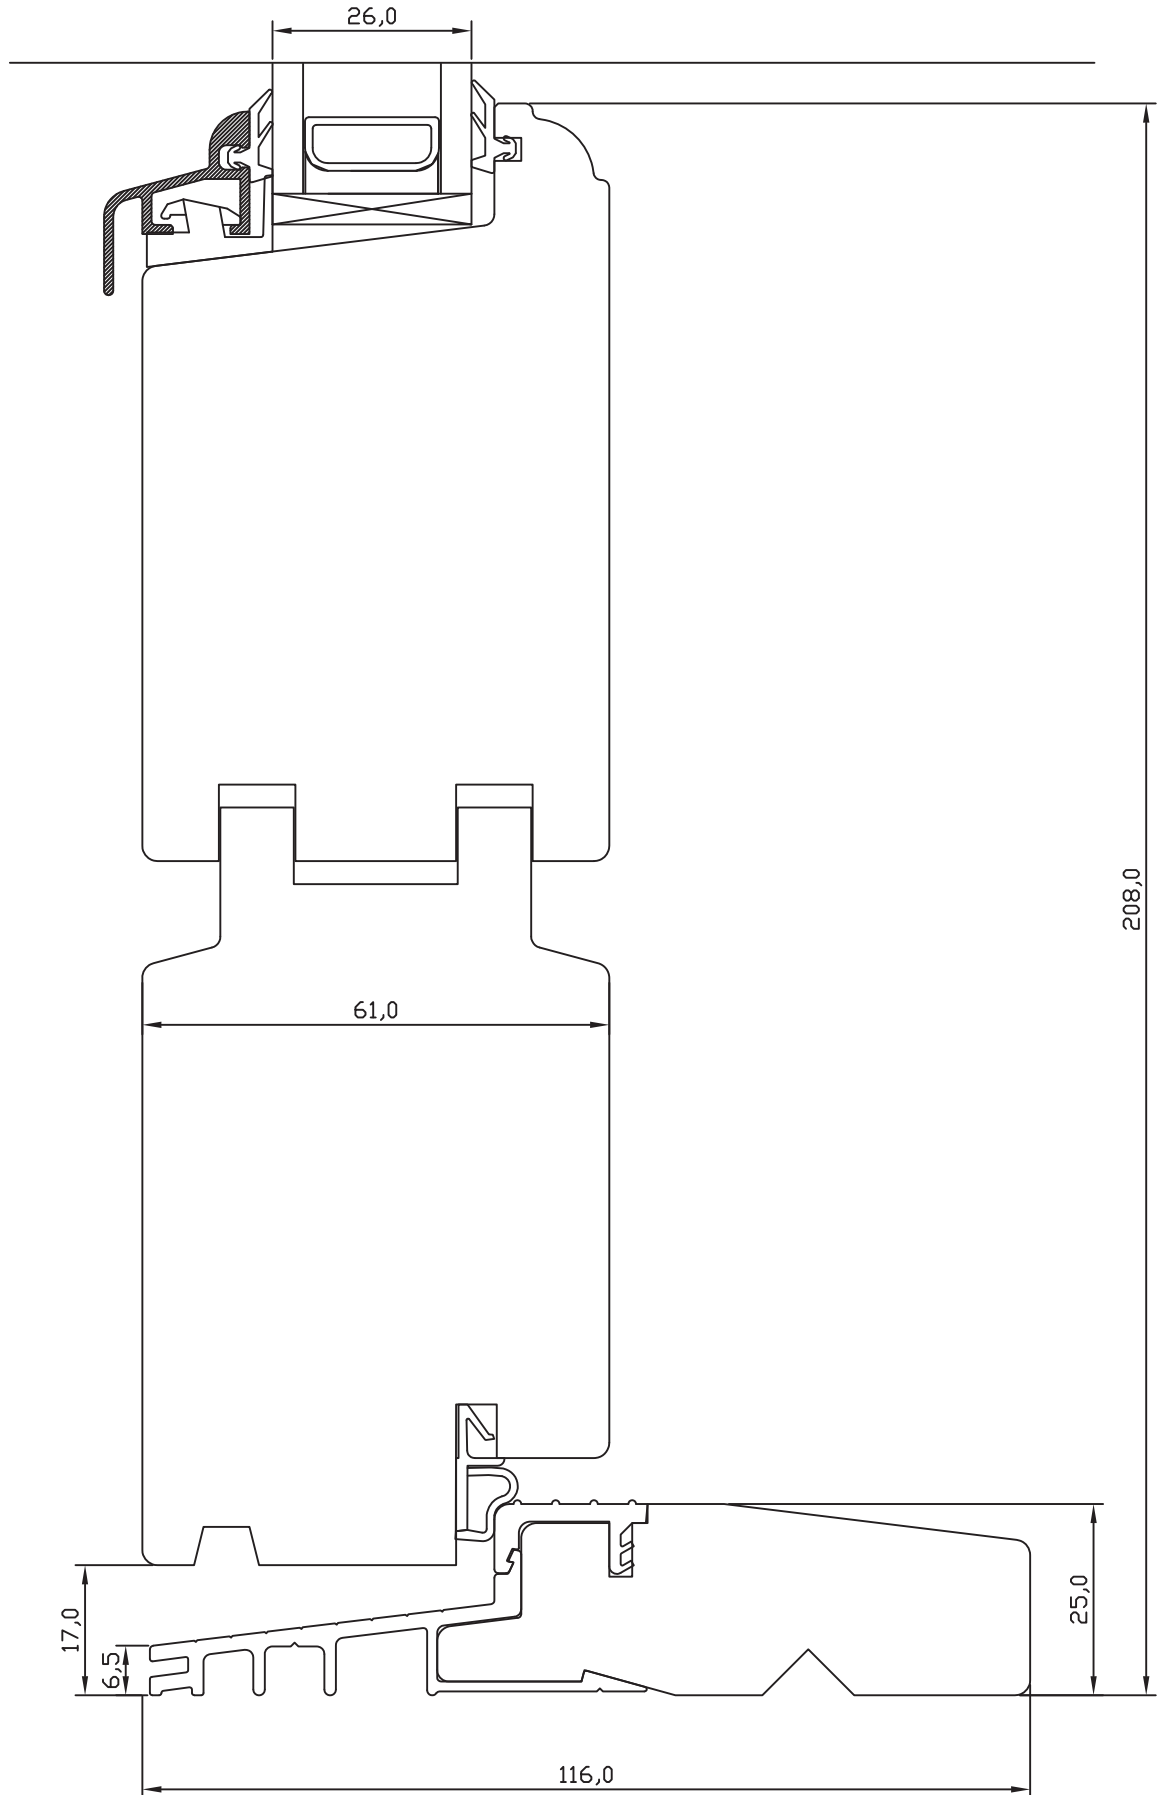

**NORRSKEN INWARD OPENING TIMBER
DOUBLE GLAZED ENTRANCE DOOR**

CROSS SECTION OF THRESHOLD

CROSS SECTION OF DOUBLE DOOR - MIDDLE

CROSS SECTION OF ESPAGNOLETTE SIDE

CROSS SECTION OF HEAD

CROSS SECTION OF HINGES SIDE

**NORRSKEN OUTWARD OPENING TIMBER
DOUBLE GLAZED ENTRANCE DOOR**

CROSS SECTION OF THRESHOLD

**NORRSKEN OUTWARD OPENING TIMBER
DOUBLE GLAZED ENTRANCE DOOR**

CROSS SECTION OF DOUBLE DOOR - MIDDLE

CROSS SECTION OF HEAD

CROSS SECTION OF HINGES SIDE