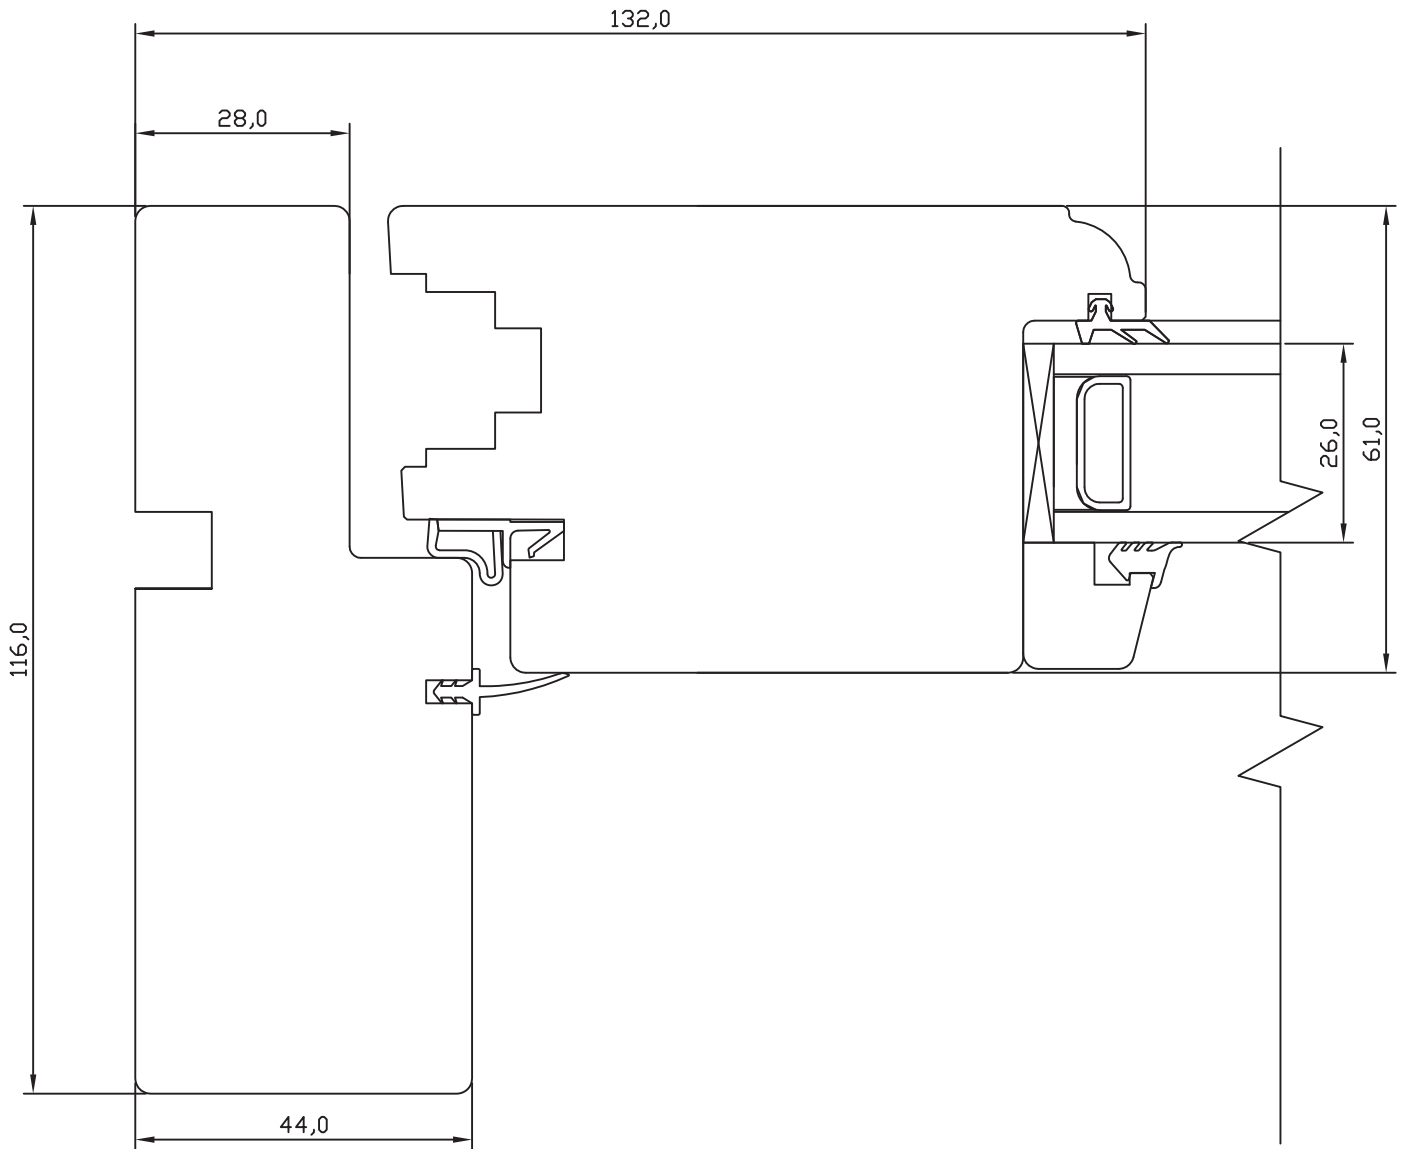

**NORRSKEN INWARD OPENING TIMBER
DOUBLE GLAZED ENTRANCE DOOR**

CROSS SECTION OF THRESHOLD

CROSS SECTION OF DOUBLE DOOR - MIDDLE

CROSS SECTION OF ESPAGNOLETTE SIDE

CROSS SECTION OF HEAD

CROSS SECTION OF HINGES SIDE

**NORRSKEN OUTWARD OPENING TIMBER
DOUBLE GLAZED ENTRANCE DOOR**

CROSS SECTION OF THRESHOLD

**NORRSKEN OUTWARD OPENING TIMBER
DOUBLE GLAZED ENTRANCE DOOR**

CROSS SECTION OF DOUBLE DOOR - MIDDLE

CROSS SECTION OF HEAD

CROSS SECTION OF HINGES SIDE