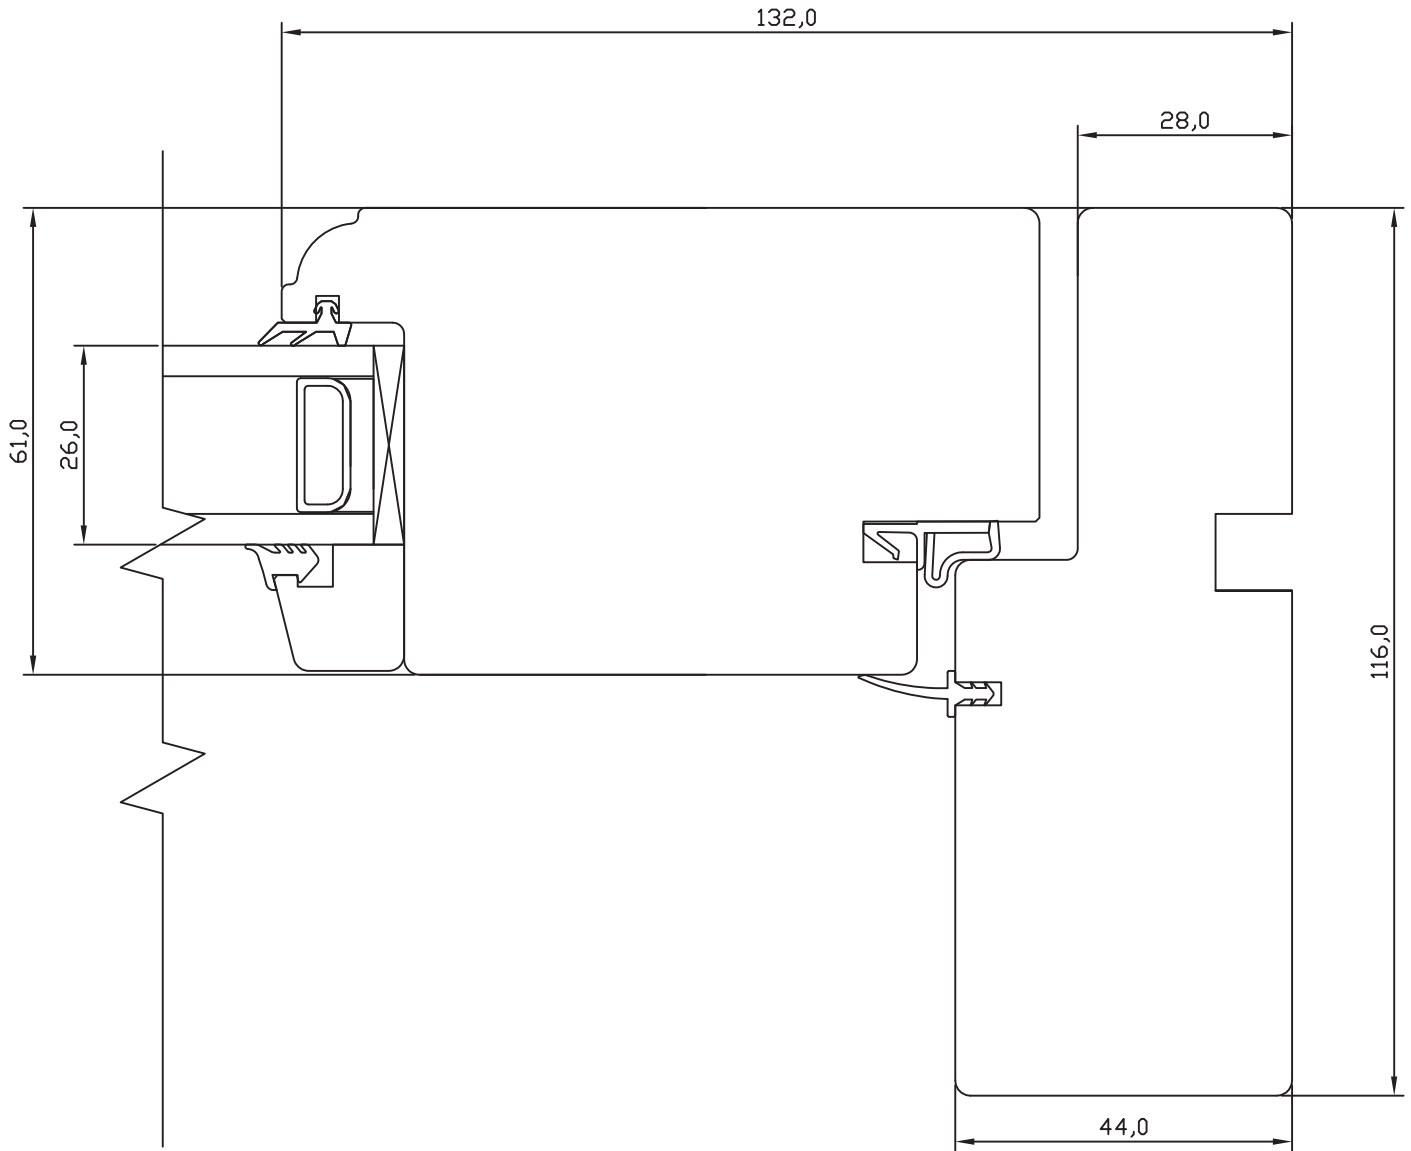

**NORRSKEN INWARD OPENING TIMBER
DOUBLE GLAZED ENTRANCE DOOR**

CROSS SECTION OF THRESHOLD

CROSS SECTION OF DOUBLE DOOR - MIDDLE

CROSS SECTION OF ESPAGNOLETTE SIDE

CROSS SECTION OF HEAD

CROSS SECTION OF HINGES SIDE

**NORRSKEN OUTWARD OPENING TIMBER
DOUBLE GLAZED ENTRANCE DOOR**

CROSS SECTION OF THRESHOLD

**NORRSKEN OUTWARD OPENING TIMBER
DOUBLE GLAZED ENTRANCE DOOR**

CROSS SECTION OF DOUBLE DOOR - MIDDLE

CROSS SECTION OF HEAD

CROSS SECTION OF HINGES SIDE