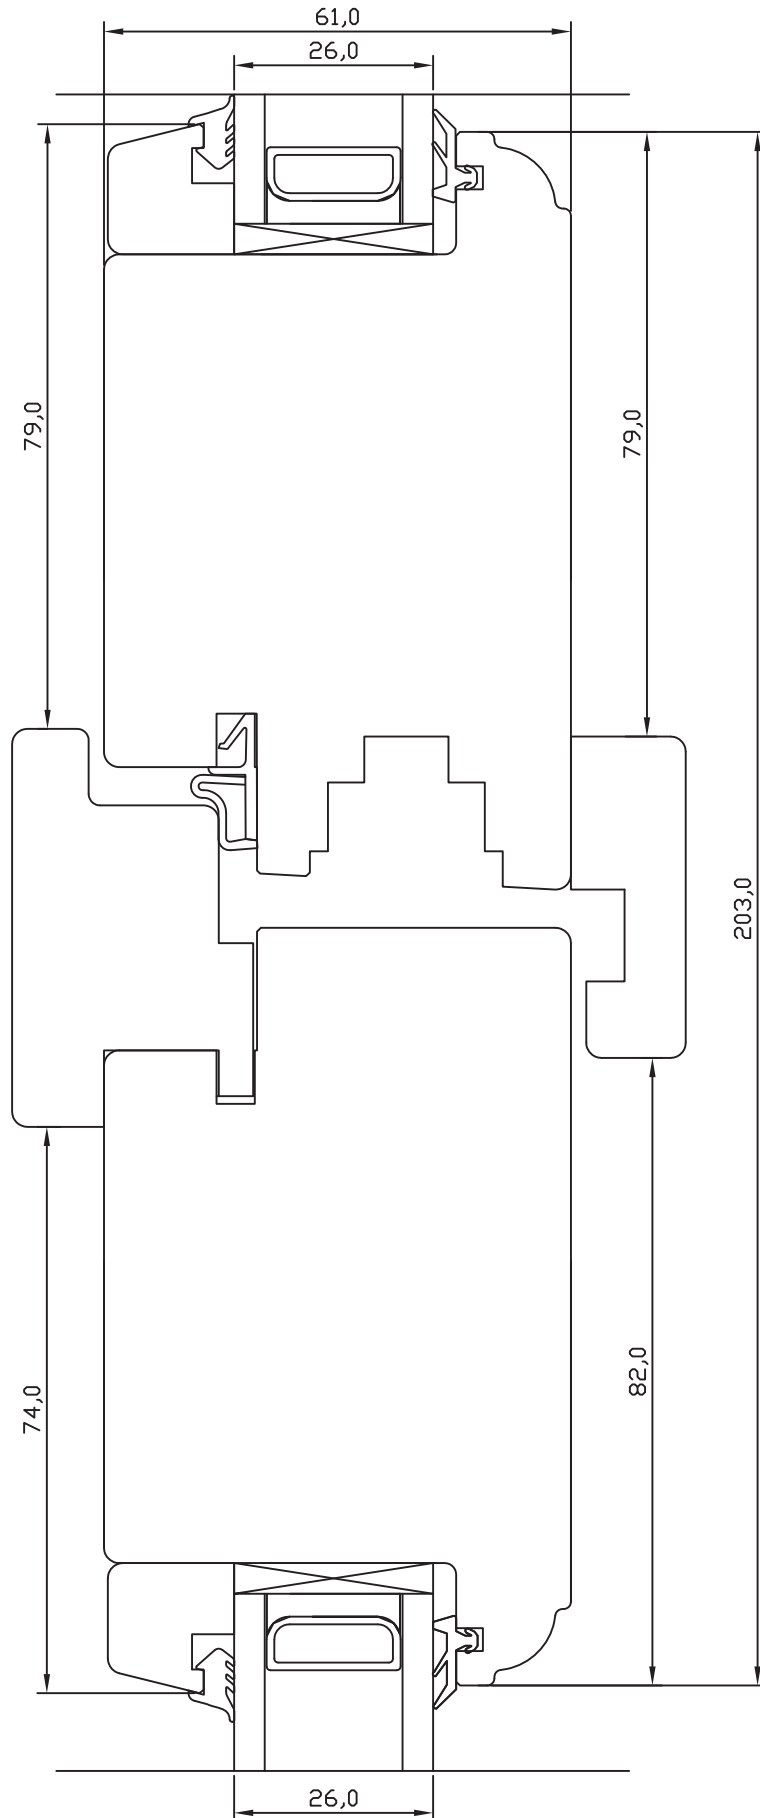

**NORRSKEN INWARD OPENING TIMBER
DOUBLE GLAZED ENTRANCE DOOR**

CROSS SECTION OF THRESHOLD

CROSS SECTION OF DOUBLE DOOR - MIDDLE

CROSS SECTION OF ESPAGNOLETTE SIDE

CROSS SECTION OF HEAD

CROSS SECTION OF HINGES SIDE

**NORRSKEN OUTWARD OPENING TIMBER
DOUBLE GLAZED ENTRANCE DOOR**

CROSS SECTION OF THRESHOLD

**NORRSKEN OUTWARD OPENING TIMBER
DOUBLE GLAZED ENTRANCE DOOR**

CROSS SECTION OF DOUBLE DOOR - MIDDLE

CROSS SECTION OF HEAD

CROSS SECTION OF HINGES SIDE