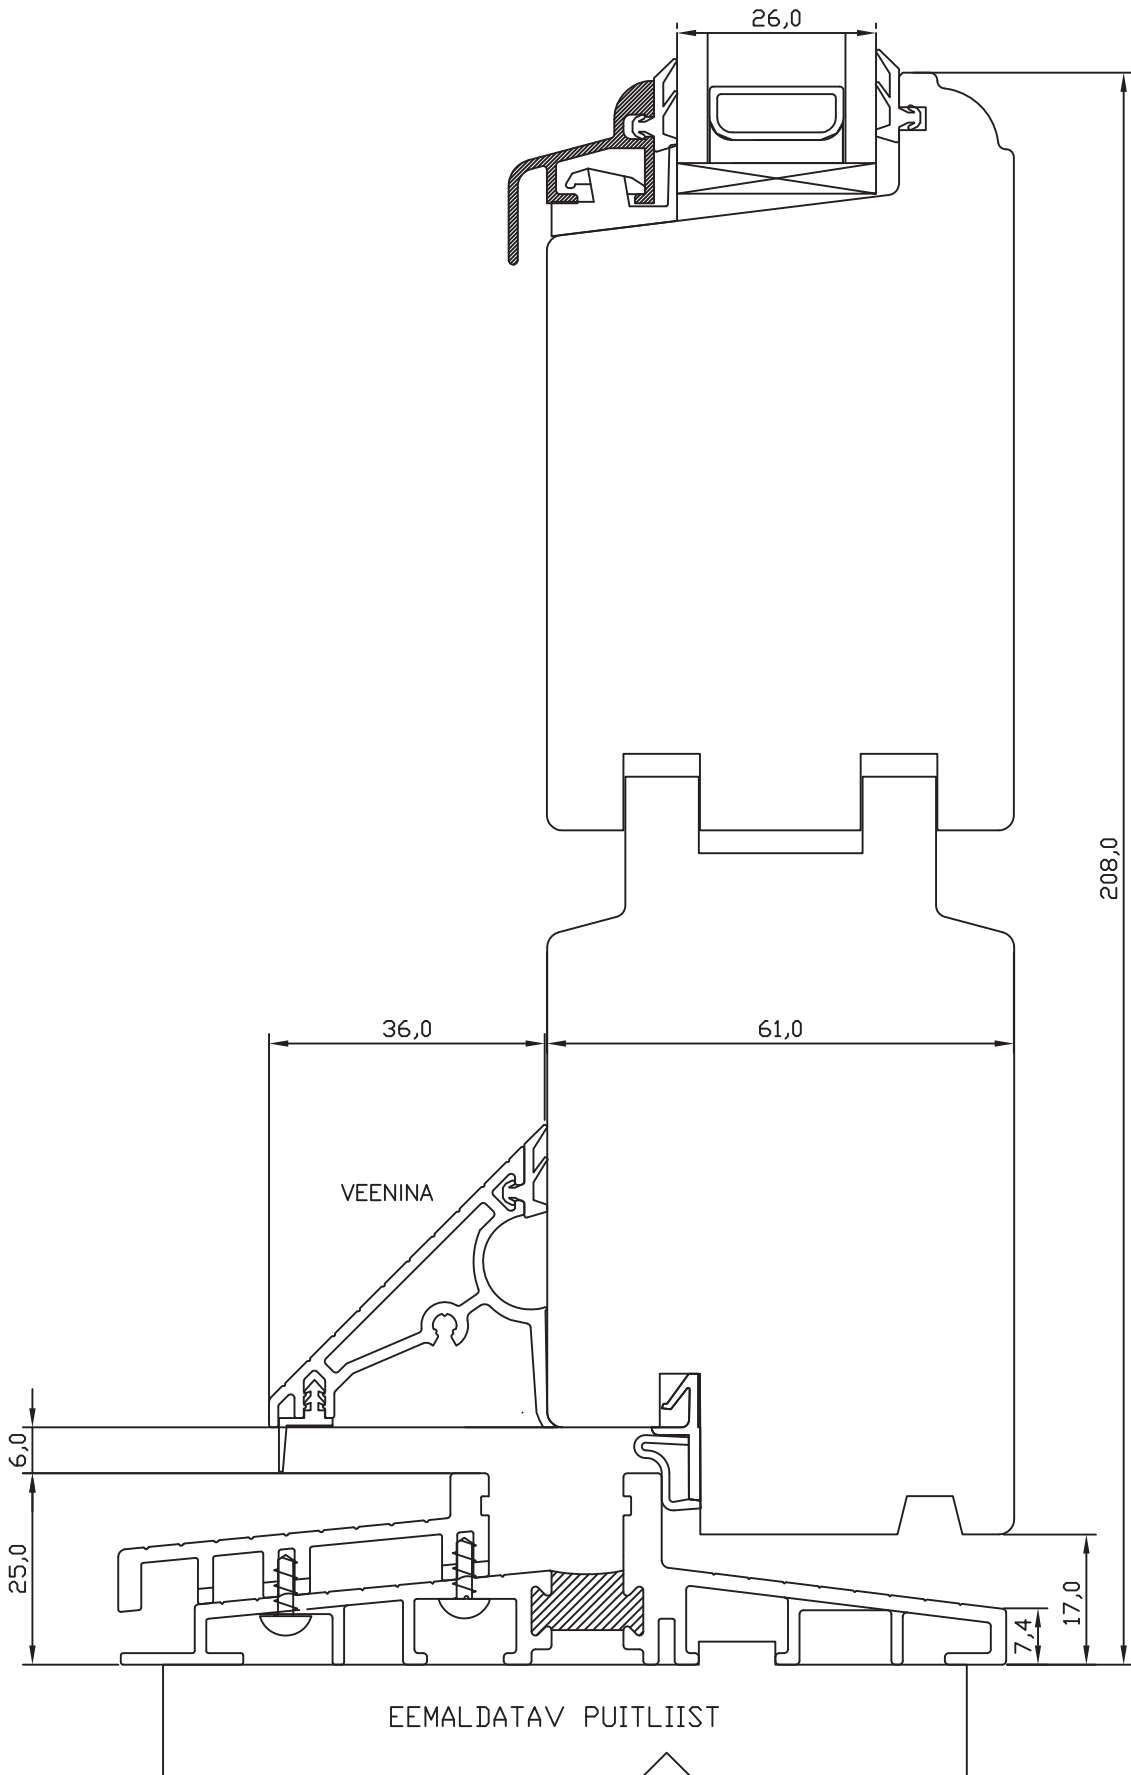

**NORRSKEN INWARD OPENING TIMBER
DOUBLE GLAZED ENTRANCE DOOR**

CROSS SECTION OF THRESHOLD

CROSS SECTION OF DOUBLE DOOR - MIDDLE

CROSS SECTION OF ESPAGNOLETTE SIDE

CROSS SECTION OF HEAD

CROSS SECTION OF HINGES SIDE

**NORRSKEN OUTWARD OPENING TIMBER
DOUBLE GLAZED ENTRANCE DOOR**

CROSS SECTION OF THRESHOLD

**NORRSKEN OUTWARD OPENING TIMBER
DOUBLE GLAZED ENTRANCE DOOR**

CROSS SECTION OF DOUBLE DOOR - MIDDLE

CROSS SECTION OF HEAD

CROSS SECTION OF HINGES SIDE