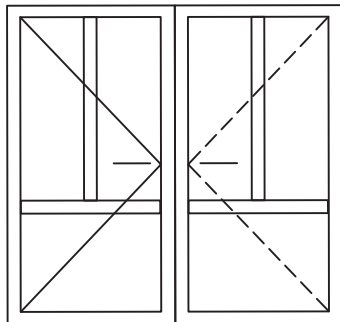

drawing subject to change without notice

NORRSKEN 

5 The Axium Centre
Dorchester Road
Poole
Dorset
BH16 6FE
UK

**NORRSKEN INWARD OPENING TIMBER
TRIPLE GLAZED ENTRANCE DOOR**

CROSS SECTION OF DOUBLE DOOR - MIDDLE

Drawing Number

IOTTGED.1

Scale

1:1

**NORRSKEN INWARD OPENING TIMBER
TRIPLE GLAZED ENTRANCE DOOR**

CROSS SECTION OF ESPAGNOLETTE SIDE

**NORRSKEN INWARD OPENING TIMBER
TRIPLE GLAZING ENTRANCE DOOR**

CROSS SECTION OF HEAD

CROSS SECTION OF THRESHOLD

drawing subject to change without notice

NORRSKEN 

5 The Axium Centre
Dorchester Road
Poole
Dorset
BH16 6FE
UK

**NORRSKEN OUTWARD OPENING TIMBER
TRIPLE GLAZED ENTRANCE DOOR**

CROSS SECTION OF DOUBLE DOOR - MIDDLE

Drawing Number

OOTTGED.1

Scale

1:1

**NORRSKEN OUTWARD OPENING TIMBER
TRIPLE GLAZED ENTRANCE DOOR**

CROSS SECTION OF ESPAGNOLETTE SIDE

CROSS SECTION OF HEAD

CROSS SECTION OF HINGES SIDE