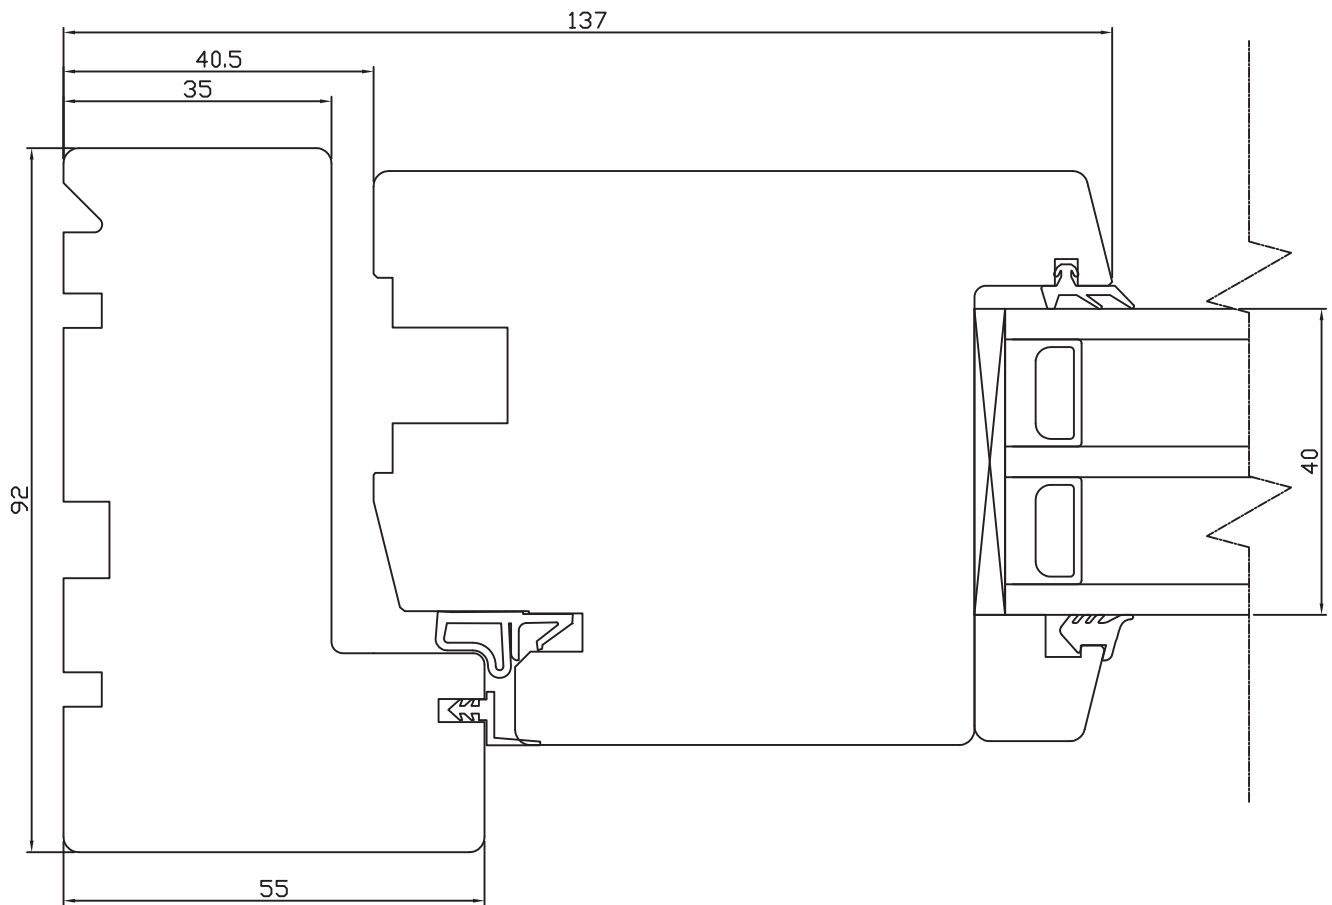

Drawing Number

IOTTGED.1

Scale

1:1

**NORRSKEN INWARD OPENING TIMBER
TRIPLE GLAZED ENTRANCE DOOR**

CROSS SECTION OF ESPAGNOLETTE SIDE

**NORRSKEN INWARD OPENING TIMBER
TRIPLE GLAZING ENTRANCE DOOR**

CROSS SECTION OF HEAD

CROSS SECTION OF THRESHOLD

drawing subject to change without notice

NORRSKEN 

5 The Axium Centre
Dorchester Road
Poole
Dorset
BH16 6FE
UK

**NORRSKEN OUTWARD OPENING TIMBER
TRIPLE GLAZED ENTRANCE DOOR**

CROSS SECTION OF DOUBLE DOOR - MIDDLE

Drawing Number

OOTTGED.1

Scale

1:1

**NORRSKEN OUTWARD OPENING TIMBER
TRIPLE GLAZED ENTRANCE DOOR**

CROSS SECTION OF ESPAGNOLETTE SIDE

CROSS SECTION OF HEAD

CROSS SECTION OF HINGES SIDE