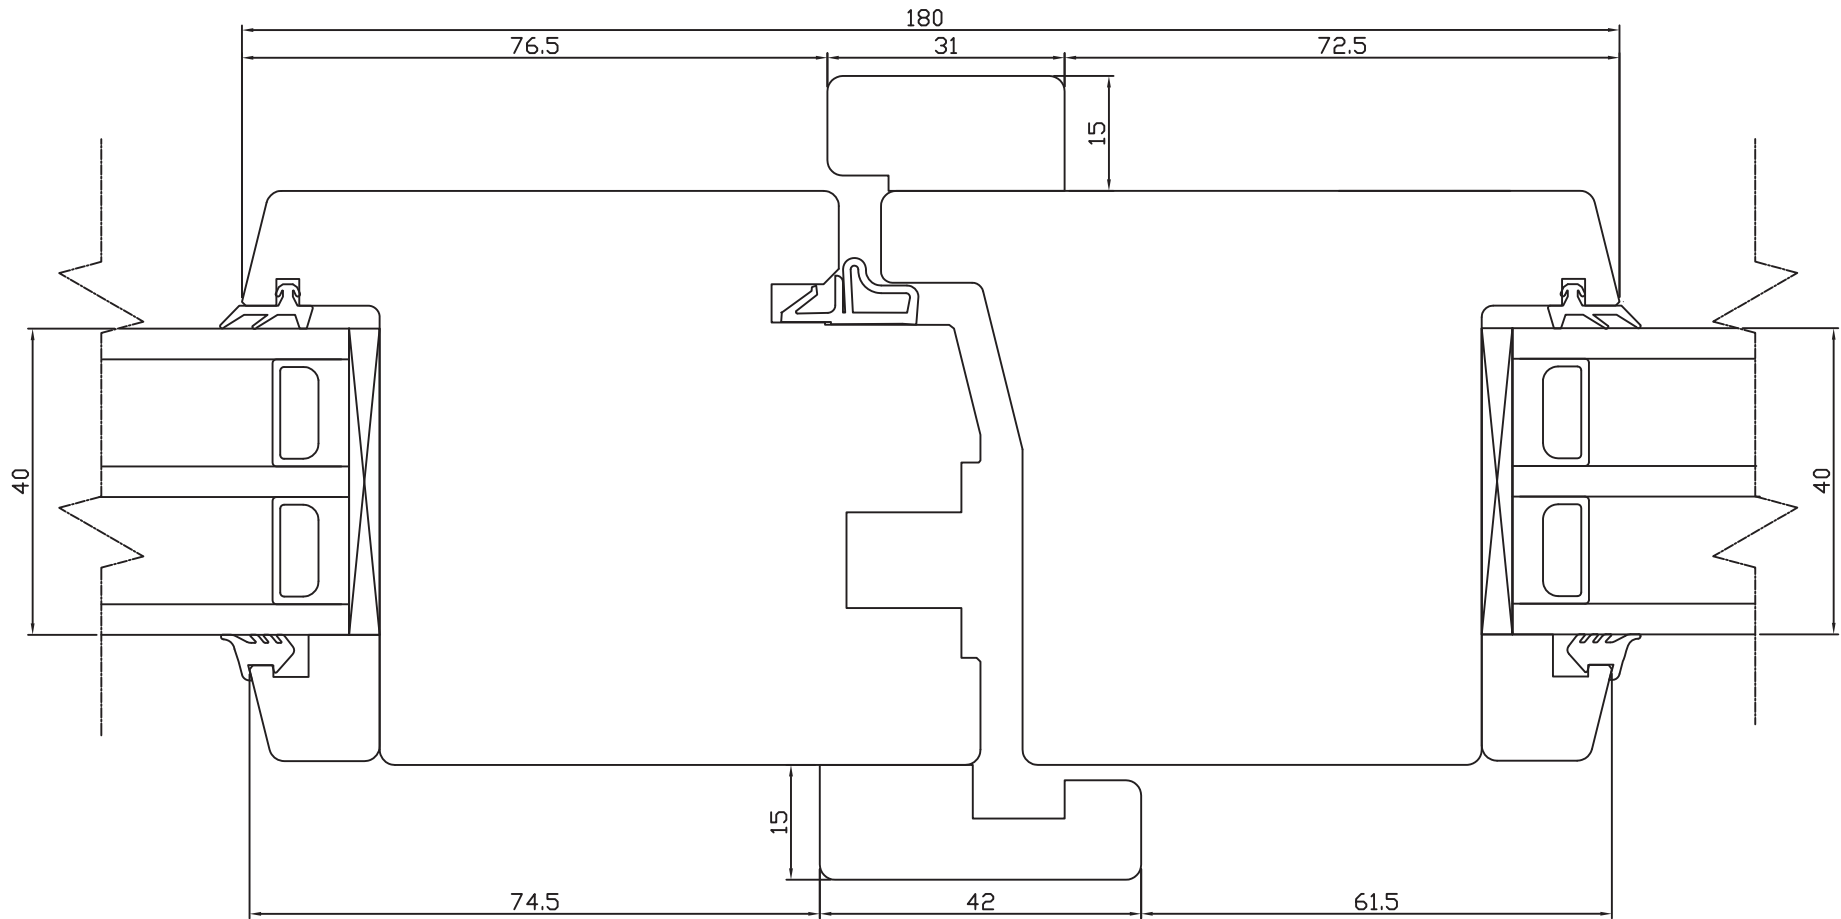

Drawing Number

IOTTGED.1

Scale

1:1

**NORRSKEN INWARD OPENING TIMBER
TRIPLE GLAZED ENTRANCE DOOR**

CROSS SECTION OF ESPAGNOLETTE SIDE

**NORRSKEN INWARD OPENING TIMBER
TRIPLE GLAZING ENTRANCE DOOR**

CROSS SECTION OF HEAD

CROSS SECTION OF THRESHOLD

drawing subject to change without notice

NORRSKEN 

5 The Axium Centre
Dorchester Road
Poole
Dorset
BH16 6FE
UK

**NORRSKEN OUTWARD OPENING TIMBER
TRIPLE GLAZED ENTRANCE DOOR**

CROSS SECTION OF DOUBLE DOOR - MIDDLE

Drawing Number

OOTTGED.1

Scale

1:1

**NORRSKEN OUTWARD OPENING TIMBER
TRIPLE GLAZED ENTRANCE DOOR**

CROSS SECTION OF ESPAGNOLETTE SIDE

CROSS SECTION OF HEAD

CROSS SECTION OF HINGES SIDE