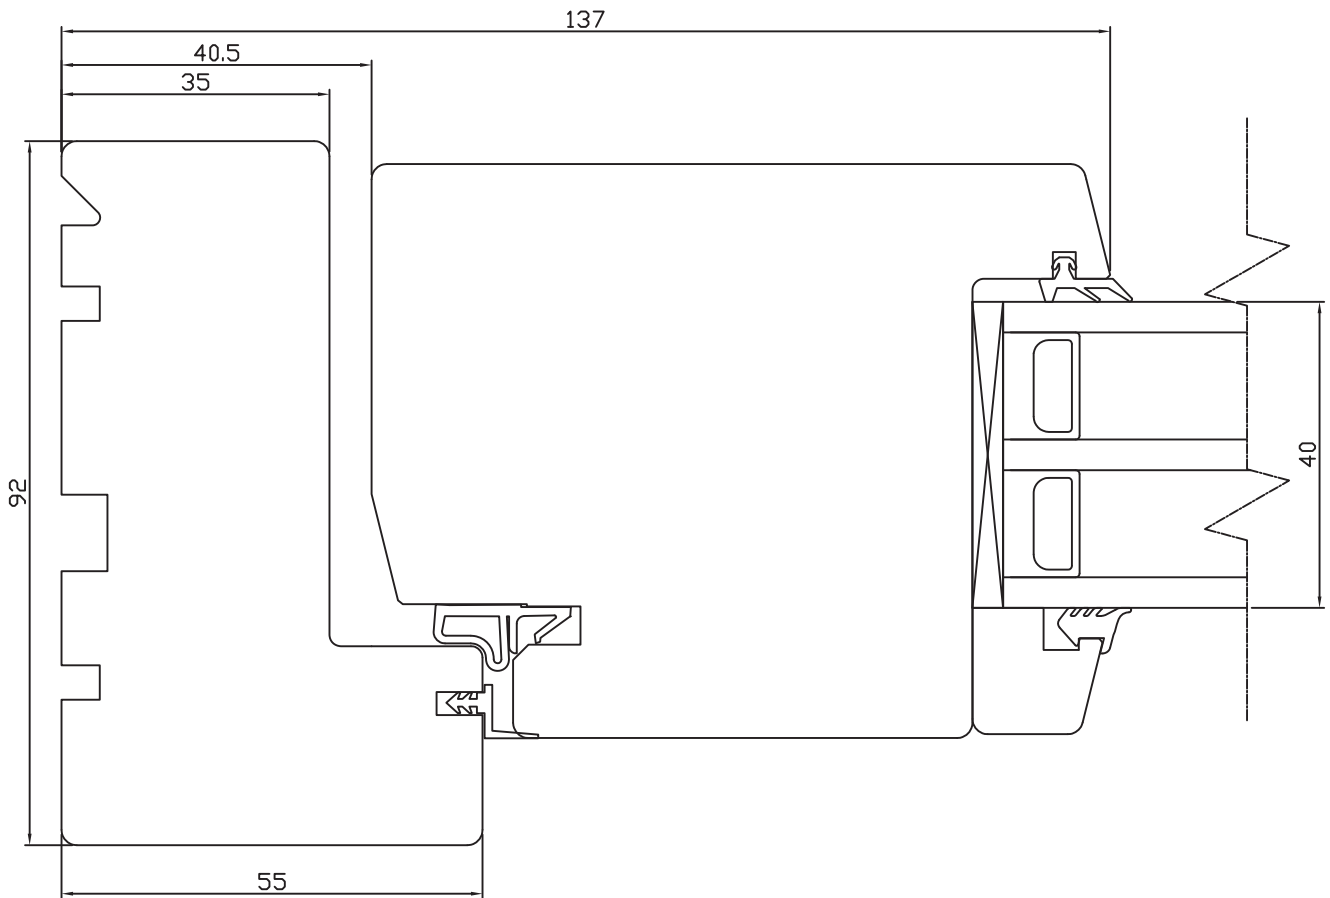

Drawing Number

IOTTGED.1

Scale

1:1

**NORRSKEN INWARD OPENING TIMBER
TRIPLE GLAZED ENTRANCE DOOR**

CROSS SECTION OF ESPAGNOLETTE SIDE

**NORRSKEN INWARD OPENING TIMBER
TRIPLE GLAZING ENTRANCE DOOR**

CROSS SECTION OF HEAD

CROSS SECTION OF THRESHOLD

drawing subject to change without notice

NORRSKEN 

5 The Axium Centre
Dorchester Road
Poole
Dorset
BH16 6FE
UK

**NORRSKEN OUTWARD OPENING TIMBER
TRIPLE GLAZED ENTRANCE DOOR**

CROSS SECTION OF DOUBLE DOOR - MIDDLE

Drawing Number

OOTTGED.1

Scale

1:1

**NORRSKEN OUTWARD OPENING TIMBER
TRIPLE GLAZED ENTRANCE DOOR**

CROSS SECTION OF ESPAGNOLETTE SIDE

CROSS SECTION OF HEAD

CROSS SECTION OF HINGES SIDE