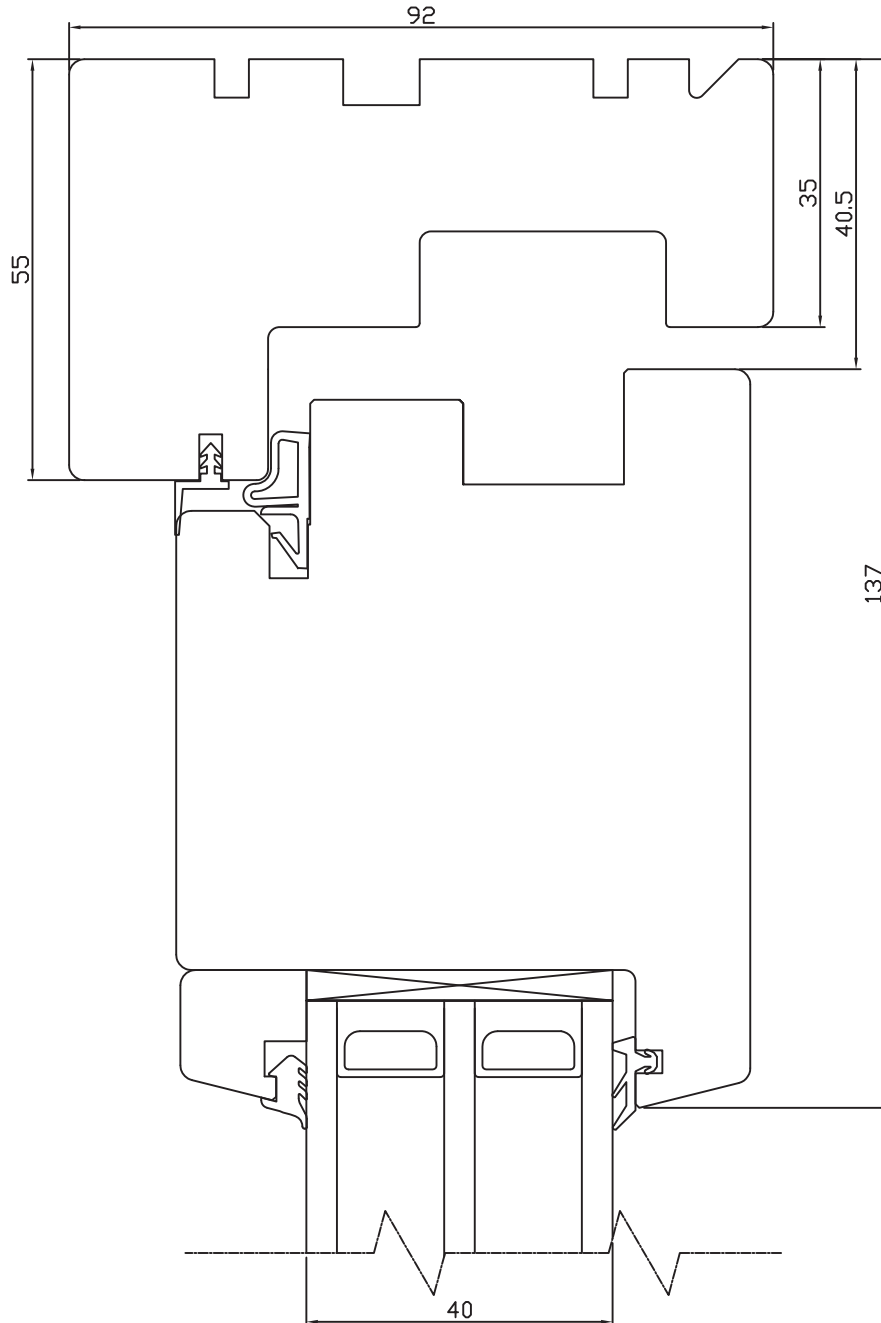

Drawing Number

IOTTGED.1

Scale

1:1

**NORRSKEN INWARD OPENING TIMBER
TRIPLE GLAZED ENTRANCE DOOR**

CROSS SECTION OF ESPAGNOLETTE SIDE

**NORRSKEN INWARD OPENING TIMBER
TRIPLE GLAZING ENTRANCE DOOR**

CROSS SECTION OF HEAD

CROSS SECTION OF THRESHOLD

drawing subject to change without notice

NORRSKEN 

5 The Axium Centre
Dorchester Road
Poole
Dorset
BH16 6FE
UK

**NORRSKEN OUTWARD OPENING TIMBER
TRIPLE GLAZED ENTRANCE DOOR**

CROSS SECTION OF DOUBLE DOOR - MIDDLE

Drawing Number

OOTTGED.1

Scale

1:1

**NORRSKEN OUTWARD OPENING TIMBER
TRIPLE GLAZED ENTRANCE DOOR**

CROSS SECTION OF ESPAGNOLETTE SIDE

CROSS SECTION OF HEAD

CROSS SECTION OF HINGES SIDE