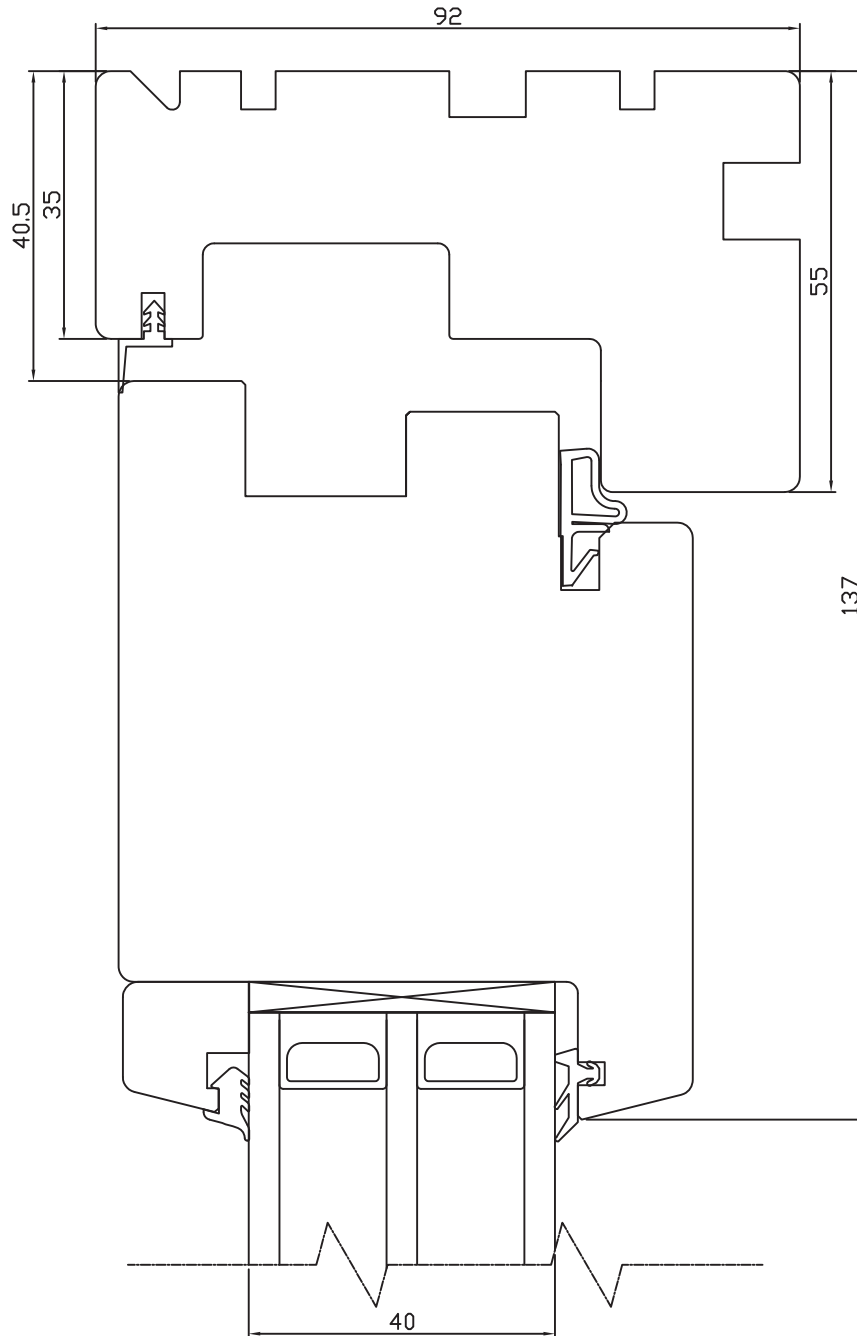

Drawing Number

IOTTGED.1

Scale

1:1

**NORRSKEN INWARD OPENING TIMBER
TRIPLE GLAZED ENTRANCE DOOR**

CROSS SECTION OF ESPAGNOLETTE SIDE

**NORRSKEN INWARD OPENING TIMBER
TRIPLE GLAZING ENTRANCE DOOR**

CROSS SECTION OF HEAD

CROSS SECTION OF THRESHOLD

drawing subject to change without notice

NORRSKEN 

5 The Axium Centre
Dorchester Road
Poole
Dorset
BH16 6FE
UK

**NORRSKEN OUTWARD OPENING TIMBER
TRIPLE GLAZED ENTRANCE DOOR**

CROSS SECTION OF DOUBLE DOOR - MIDDLE

Drawing Number

OOTTGED.1

Scale

1:1

**NORRSKEN OUTWARD OPENING TIMBER
TRIPLE GLAZED ENTRANCE DOOR**

CROSS SECTION OF ESPAGNOLETTE SIDE

CROSS SECTION OF HEAD

CROSS SECTION OF HINGES SIDE