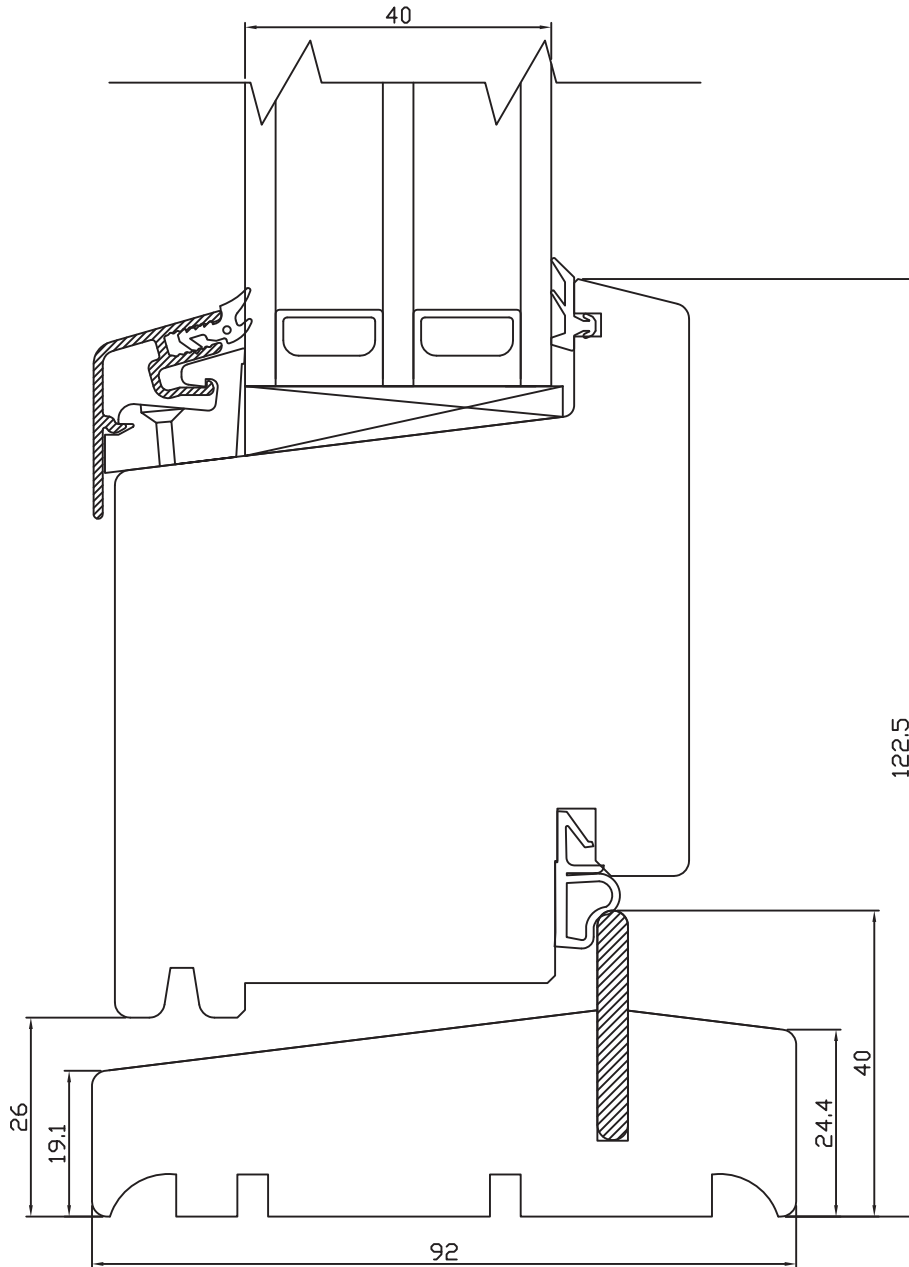

Drawing Number

IOTTGED.1

Scale

1:1

**NORRSKEN INWARD OPENING TIMBER
TRIPLE GLAZED ENTRANCE DOOR**

CROSS SECTION OF ESPAGNOLETTE SIDE

**NORRSKEN INWARD OPENING TIMBER
TRIPLE GLAZING ENTRANCE DOOR**

CROSS SECTION OF HEAD

CROSS SECTION OF THRESHOLD

drawing subject to change without notice

NORRSKEN 

5 The Axium Centre
Dorchester Road
Poole
Dorset
BH16 6FE
UK

**NORRSKEN OUTWARD OPENING TIMBER
TRIPLE GLAZED ENTRANCE DOOR**

CROSS SECTION OF DOUBLE DOOR - MIDDLE

Drawing Number

OOTTGED.1

Scale

1:1

**NORRSKEN OUTWARD OPENING TIMBER
TRIPLE GLAZED ENTRANCE DOOR**

CROSS SECTION OF ESPAGNOLETTE SIDE

CROSS SECTION OF HEAD

CROSS SECTION OF HINGES SIDE