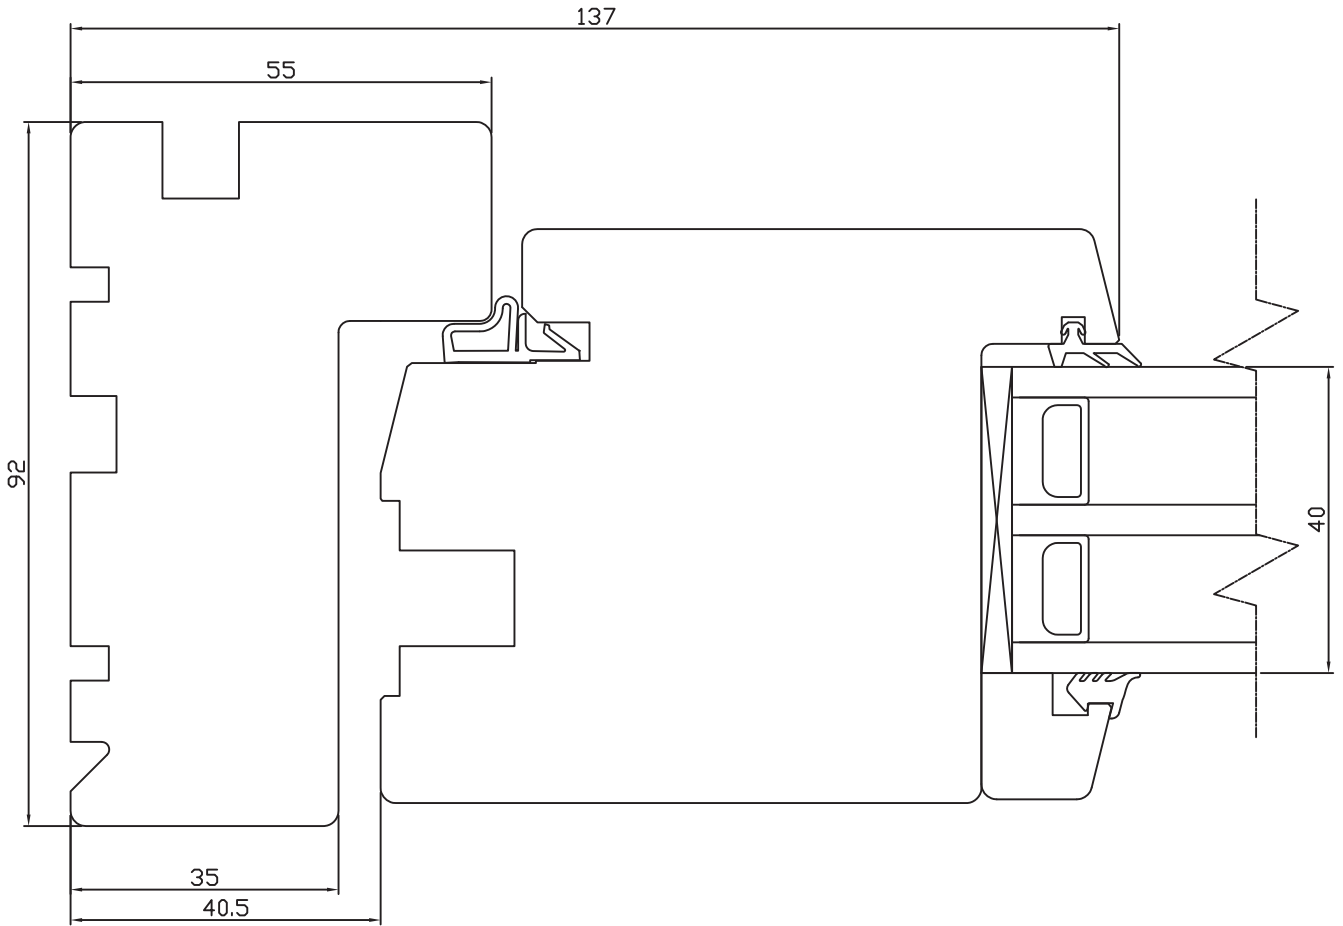

CROSS SECTION OF THRESHOLD

drawing subject to change without notice

NORRSKEN 

5 The Axium Centre
Dorchester Road
Poole
Dorset
BH16 6FE
UK

**NORRSKEN OUTWARD OPENING TIMBER
TRIPLE GLAZED ENTRANCE DOOR**

CROSS SECTION OF DOUBLE DOOR - MIDDLE

Drawing Number

OOTTGED.1

Scale

1:1

**NORRSKEN OUTWARD OPENING TIMBER
TRIPLE GLAZED ENTRANCE DOOR**

CROSS SECTION OF ESPAGNOLETTE SIDE

CROSS SECTION OF HEAD

CROSS SECTION OF HINGES SIDE