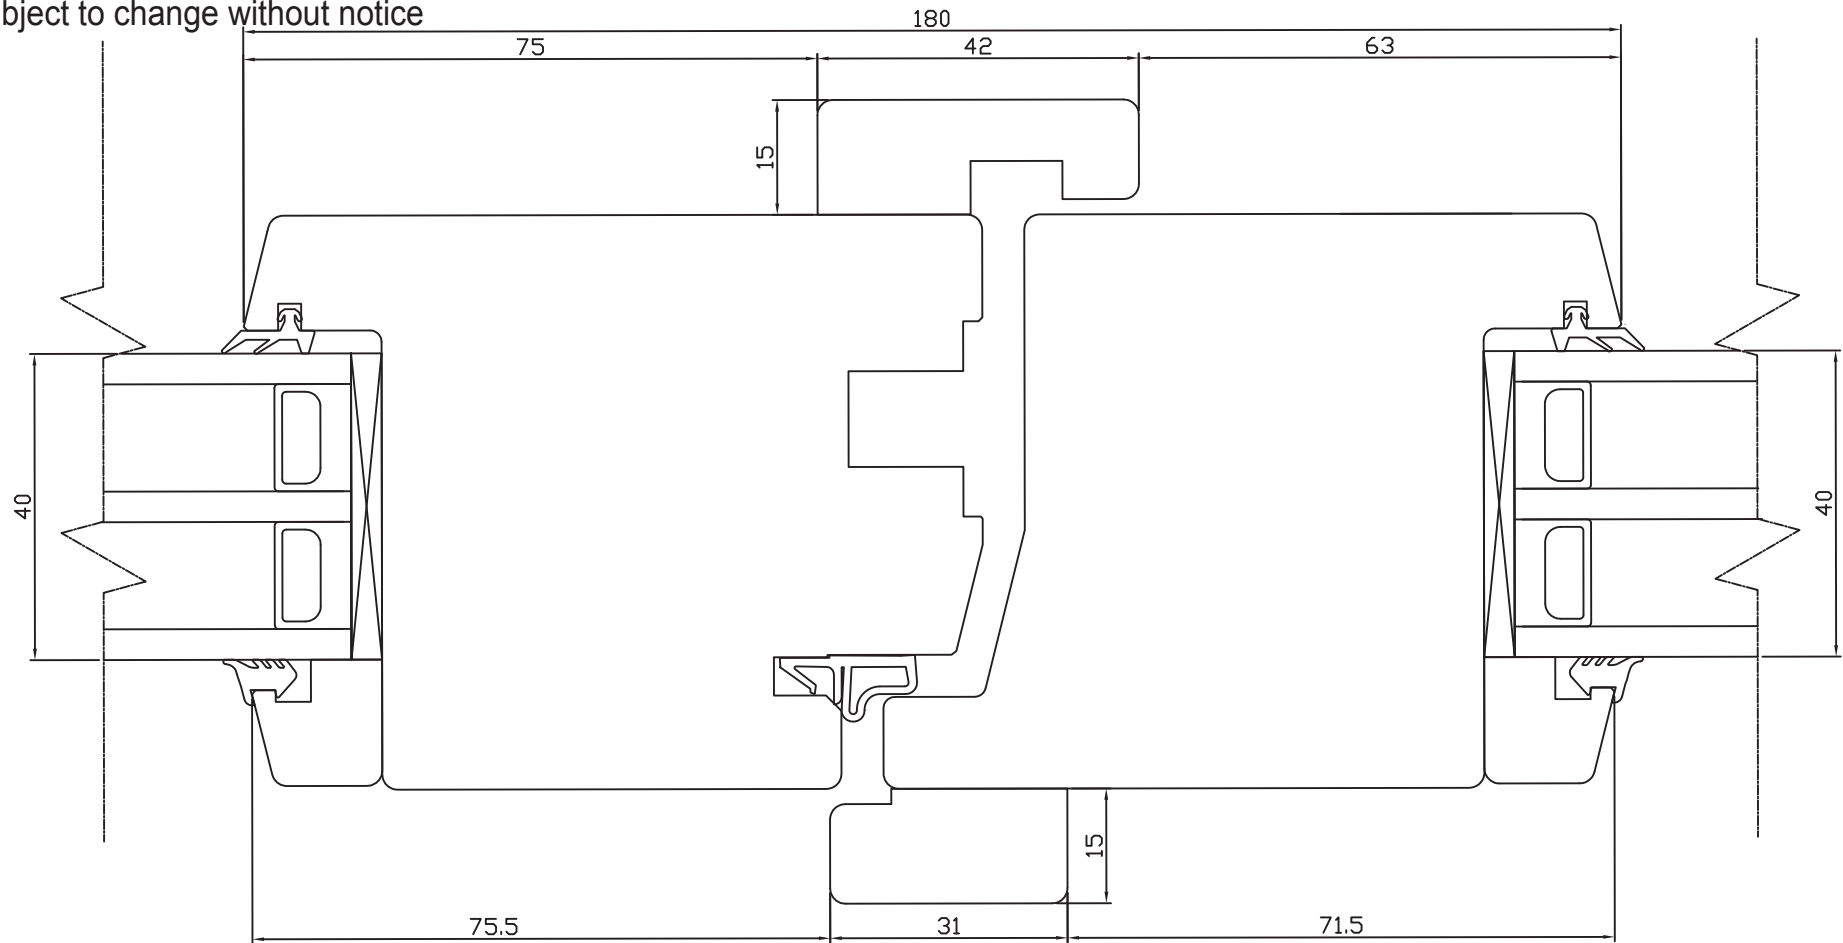

drawing subject to change without notice

NORRSKEN 

5 The Axium Centre
Dorchester Road
Poole
Dorset
BH16 6FE
UK

**NORRSKEN INWARD OPENING TIMBER
TRIPLE GLAZED ENTRANCE DOOR**

CROSS SECTION OF DOUBLE DOOR - MIDDLE

Drawing Number

IOTTGED.1

Scale

1:1

**NORRSKEN INWARD OPENING TIMBER
TRIPLE GLAZED ENTRANCE DOOR**

CROSS SECTION OF ESPAGNOLETTE SIDE

**NORRSKEN INWARD OPENING TIMBER
TRIPLE GLAZING ENTRANCE DOOR**

CROSS SECTION OF HEAD

CROSS SECTION OF THRESHOLD

drawing subject to change without notice

NORRSKEN 

5 The Axium Centre
Dorchester Road
Poole
Dorset
BH16 6FE
UK

**NORRSKEN OUTWARD OPENING TIMBER
TRIPLE GLAZED ENTRANCE DOOR**

CROSS SECTION OF DOUBLE DOOR - MIDDLE

Drawing Number

OOTTGED.1

Scale

1:1

**NORRSKEN OUTWARD OPENING TIMBER
TRIPLE GLAZED ENTRANCE DOOR**

CROSS SECTION OF ESPAGNOLETTE SIDE

CROSS SECTION OF HEAD

CROSS SECTION OF HINGES SIDE