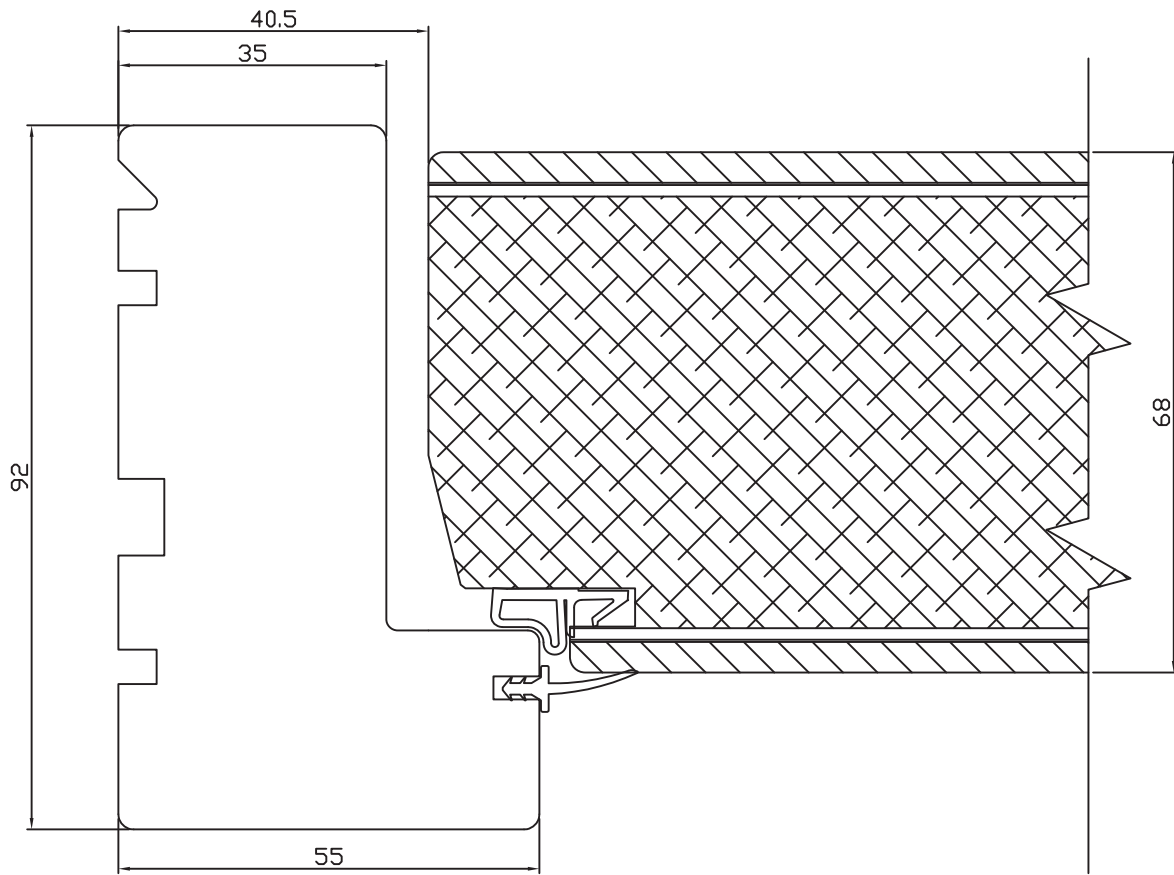

Drawing Number

IOTPED.1

Scale

1:1

**NORRSKEN INWARD OPENING TIMBER
PANEL ENTRANCE DOOR**

CROSS SECTION OF ESPAGNOLETTE SIDE

NORRSKEN INWARD OPENING TIMBER
PANEL ENTRANCE DOOR

CROSS SECTION OF HEAD

CROSS SECTION OF HINGES SIDE

drawing subject to change without notice

NORRSKEN

5 The Axium Centre
Dorchester Road
Poole
Dorset
BH16 6FE
UK

**NORRSKEN OUTWARD OPENING TIMBER
PANEL ENTRANCE DOOR**

CROSS SECTION OF DOUBLE DOOR - MIDDLE

Drawing Number

OOTPED.1

Scale

1:1

NORRSKEN OUTWARD OPENING TIMBER
PANEL ENTRANCE DOOR

CROSS SECTION OF ESPAGNOLETTE SIDE

NORRSKEN OUTWARD OPENING TIMBER
PANEL ENTRANCE DOOR

CROSS SECTION OF HEAD

Drawing Number

OOTPED.4

Scale

1:1