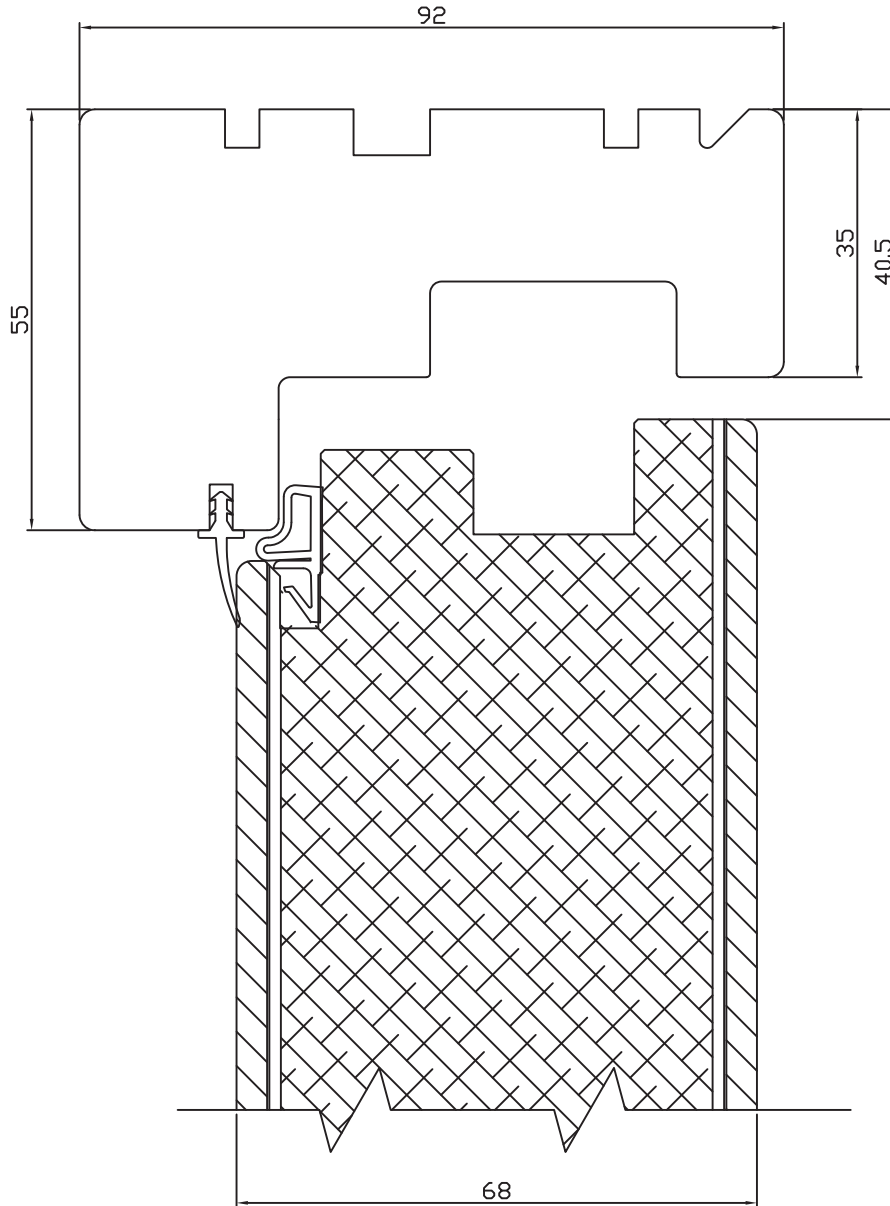

Drawing Number

IOTPED.1

Scale

1:1

**NORRSKEN INWARD OPENING TIMBER
PANEL ENTRANCE DOOR**

CROSS SECTION OF ESPAGNOLETTE SIDE

NORRSKEN INWARD OPENING TIMBER
PANEL ENTRANCE DOOR

CROSS SECTION OF HEAD

CROSS SECTION OF HINGES SIDE

drawing subject to change without notice

NORRSKEN

5 The Axium Centre
Dorchester Road
Poole
Dorset
BH16 6FE
UK

**NORRSKEN OUTWARD OPENING TIMBER
PANEL ENTRANCE DOOR**

CROSS SECTION OF DOUBLE DOOR - MIDDLE

Drawing Number

OOTPED.1

Scale

1:1

NORRSKEN OUTWARD OPENING TIMBER
PANEL ENTRANCE DOOR

CROSS SECTION OF ESPAGNOLETTE SIDE

NORRSKEN OUTWARD OPENING TIMBER
PANEL ENTRANCE DOOR

CROSS SECTION OF HEAD

Drawing Number

OOTPED.4

Scale

1:1