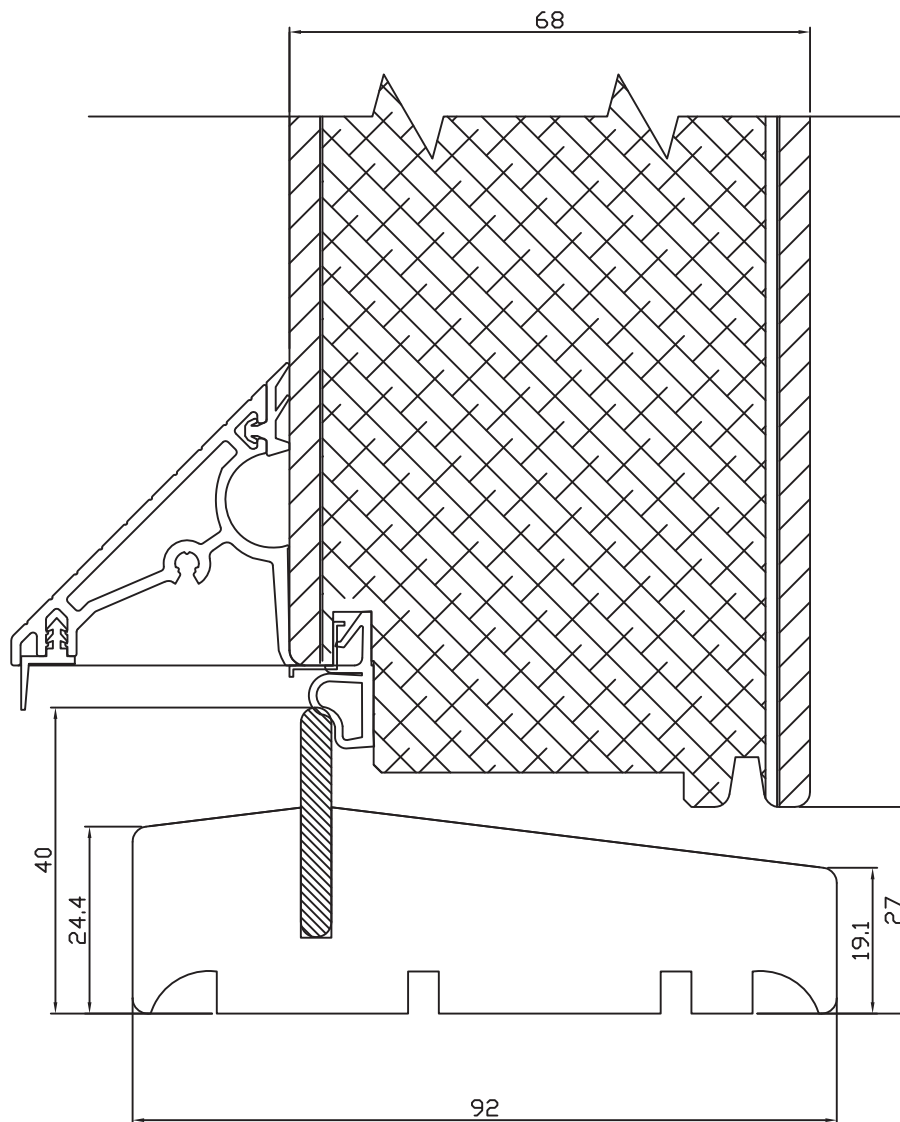

NORRSKEN INWARD OPENING TIMBER
PANEL ENTRANCE DOOR

CROSS SECTION OF THRESHOLD

drawing subject to change without notice

NORRSKEN 

5 The Axium Centre
Dorchester Road
Poole
Dorset
BH16 6FE
UK

NORRSKEN INWARD OPENING TIMBER
PANEL ENTRANCE DOOR
CROSS SECTION OF DOUBLE DOOR - MIDDLE

Drawing Number

IOTPED.1

Scale

1:1

**NORRSKEN INWARD OPENING TIMBER
PANEL ENTRANCE DOOR**

CROSS SECTION OF ESPAGNOLETTE SIDE

NORRSKEN INWARD OPENING TIMBER
PANEL ENTRANCE DOOR

CROSS SECTION OF HEAD

Drawing Number

OOTPED.1

Scale

1:1

NORRSKEN OUTWARD OPENING TIMBER
PANEL ENTRANCE DOOR

CROSS SECTION OF ESPAGNOLETTE SIDE

NORRSKEN OUTWARD OPENING TIMBER
PANEL ENTRANCE DOOR

CROSS SECTION OF HEAD

Drawing Number

OOTPED.4

Scale

1:1