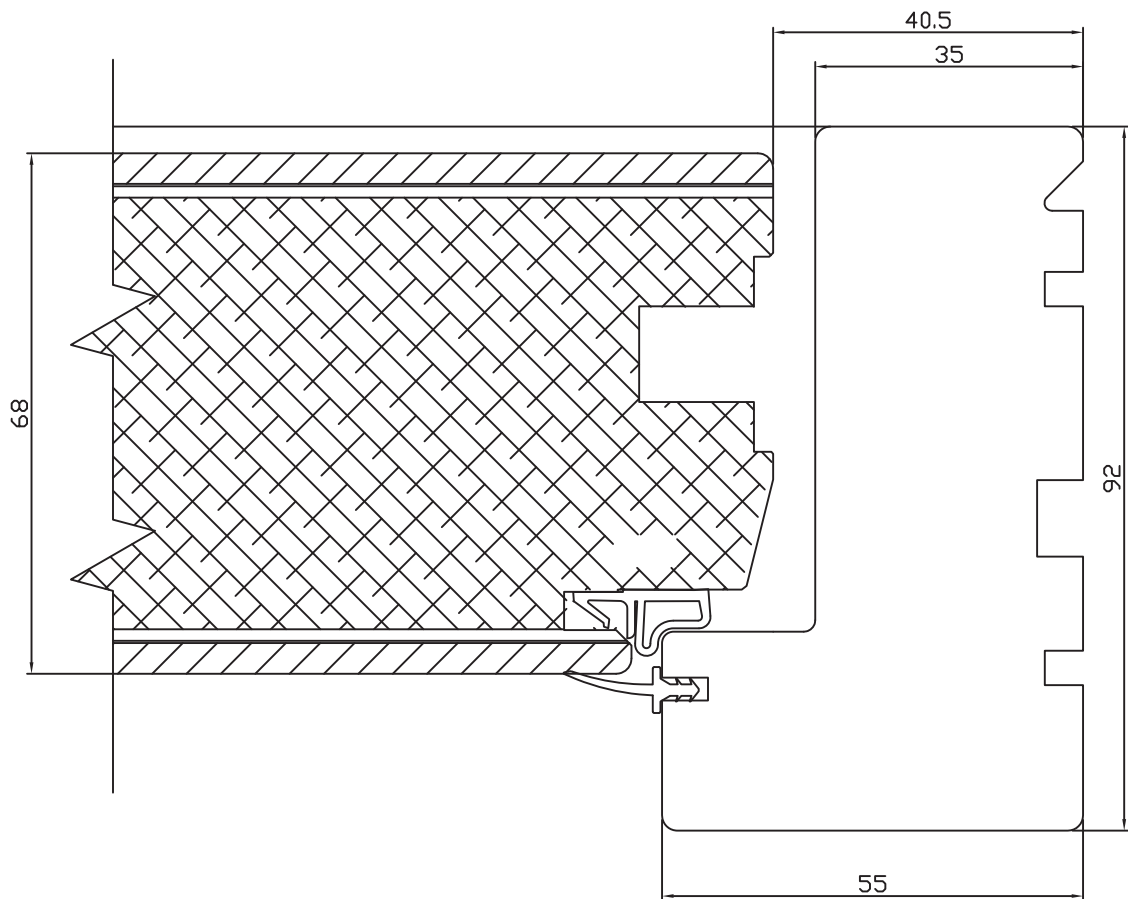

Drawing Number

IOTPED.1

Scale

1:1

**NORRSKEN INWARD OPENING TIMBER
PANEL ENTRANCE DOOR**

CROSS SECTION OF ESPAGNOLETTE SIDE

NORRSKEN INWARD OPENING TIMBER
PANEL ENTRANCE DOOR

CROSS SECTION OF HEAD

CROSS SECTION OF HINGES SIDE

drawing subject to change without notice

NORRSKEN

5 The Axium Centre
Dorchester Road
Poole
Dorset
BH16 6FE
UK

**NORRSKEN OUTWARD OPENING TIMBER
PANEL ENTRANCE DOOR**

CROSS SECTION OF DOUBLE DOOR - MIDDLE

Drawing Number

OOTPED.1

Scale

1:1

NORRSKEN OUTWARD OPENING TIMBER
PANEL ENTRANCE DOOR

CROSS SECTION OF ESPAGNOLETTE SIDE

NORRSKEN OUTWARD OPENING TIMBER
PANEL ENTRANCE DOOR

CROSS SECTION OF HEAD

Drawing Number

OOTPED.4

Scale

1:1