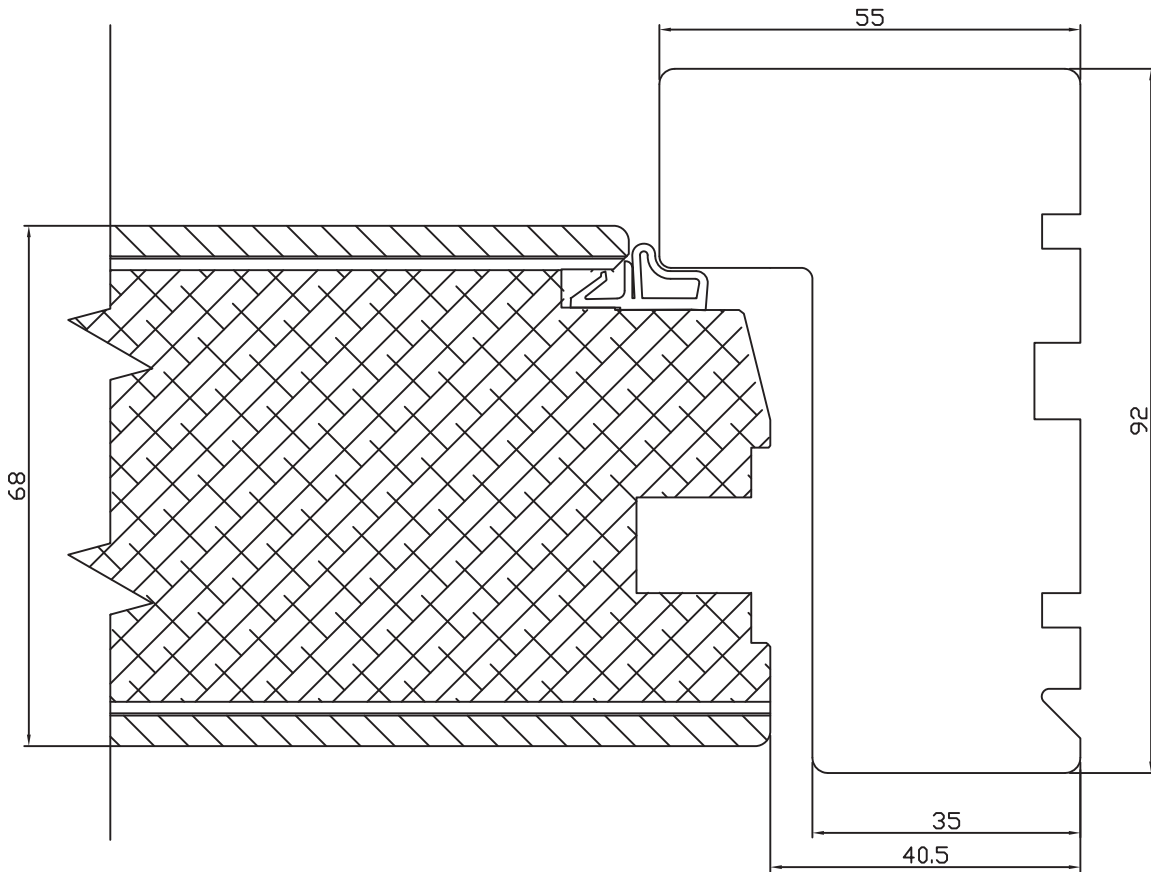

Drawing Number

OOTPED.1

Scale

1:1

NORRSKEN OUTWARD OPENING TIMBER
PANEL ENTRANCE DOOR

CROSS SECTION OF ESPAGNOLETTE SIDE

NORRSKEN OUTWARD OPENING TIMBER
PANEL ENTRANCE DOOR

CROSS SECTION OF HEAD

drawing subject to change without notice

NORRSKEN 

5 The Axium Centre
Dorchester Road
Poole
Dorset
BH16 6FE
UK

**NORRSKEN OUTWARD OPENING TIMBER
PANEL ENTRANCE DOOR
CROSS SECTION OF HINGES SIDE WITH
40MM GLAZING**

Drawing Number

OOTPED.4

Scale

1:1