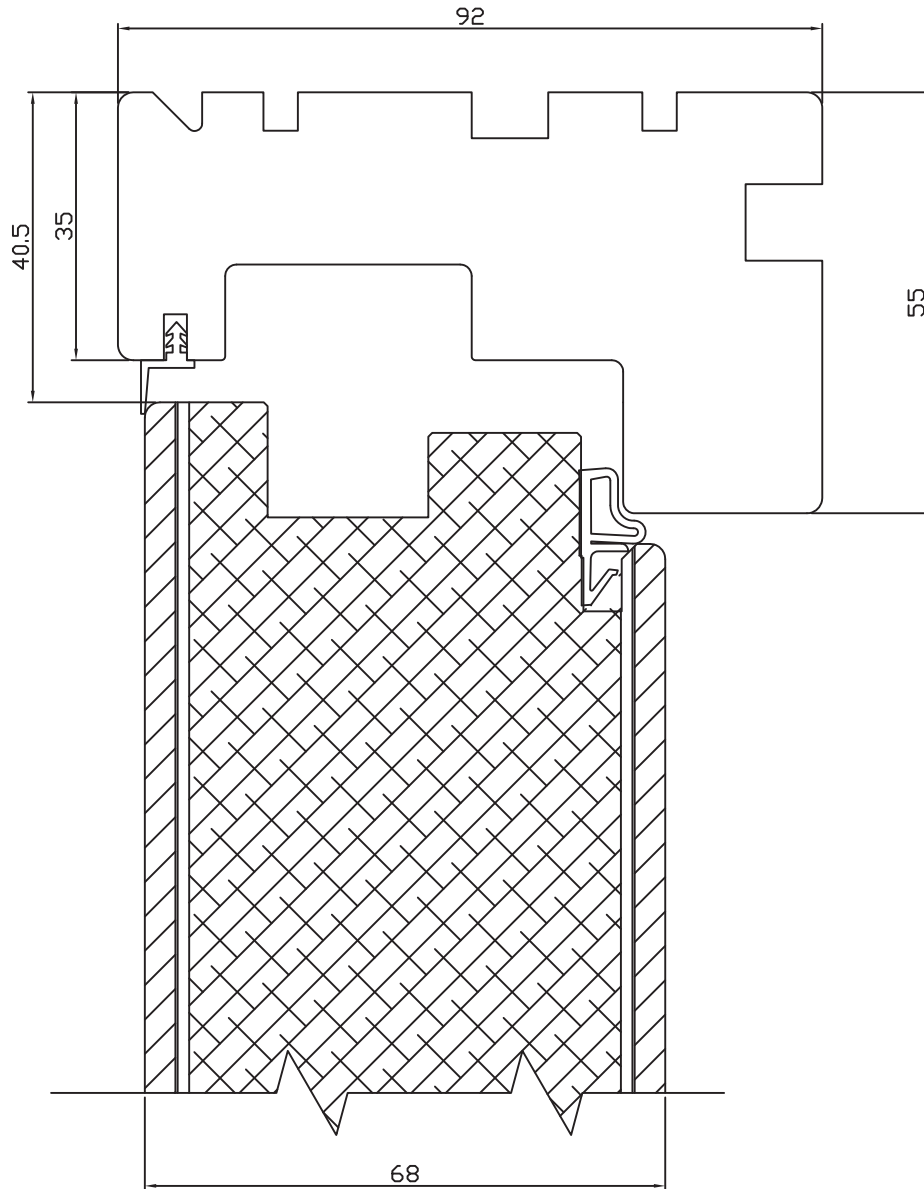

Drawing Number

OOTPED.1

Scale

1:1

NORRSKEN OUTWARD OPENING TIMBER
PANEL ENTRANCE DOOR

CROSS SECTION OF ESPAGNOLETTE SIDE

NORRSKEN OUTWARD OPENING TIMBER
PANEL ENTRANCE DOOR

CROSS SECTION OF HEAD

drawing subject to change without notice

NORRSKEN 

5 The Axium Centre
Dorchester Road
Poole
Dorset
BH16 6FE
UK

**NORRSKEN OUTWARD OPENING TIMBER
PANEL ENTRANCE DOOR
CROSS SECTION OF HINGES SIDE WITH
40MM GLAZING**

Drawing Number

OOTPED.4

Scale

1:1