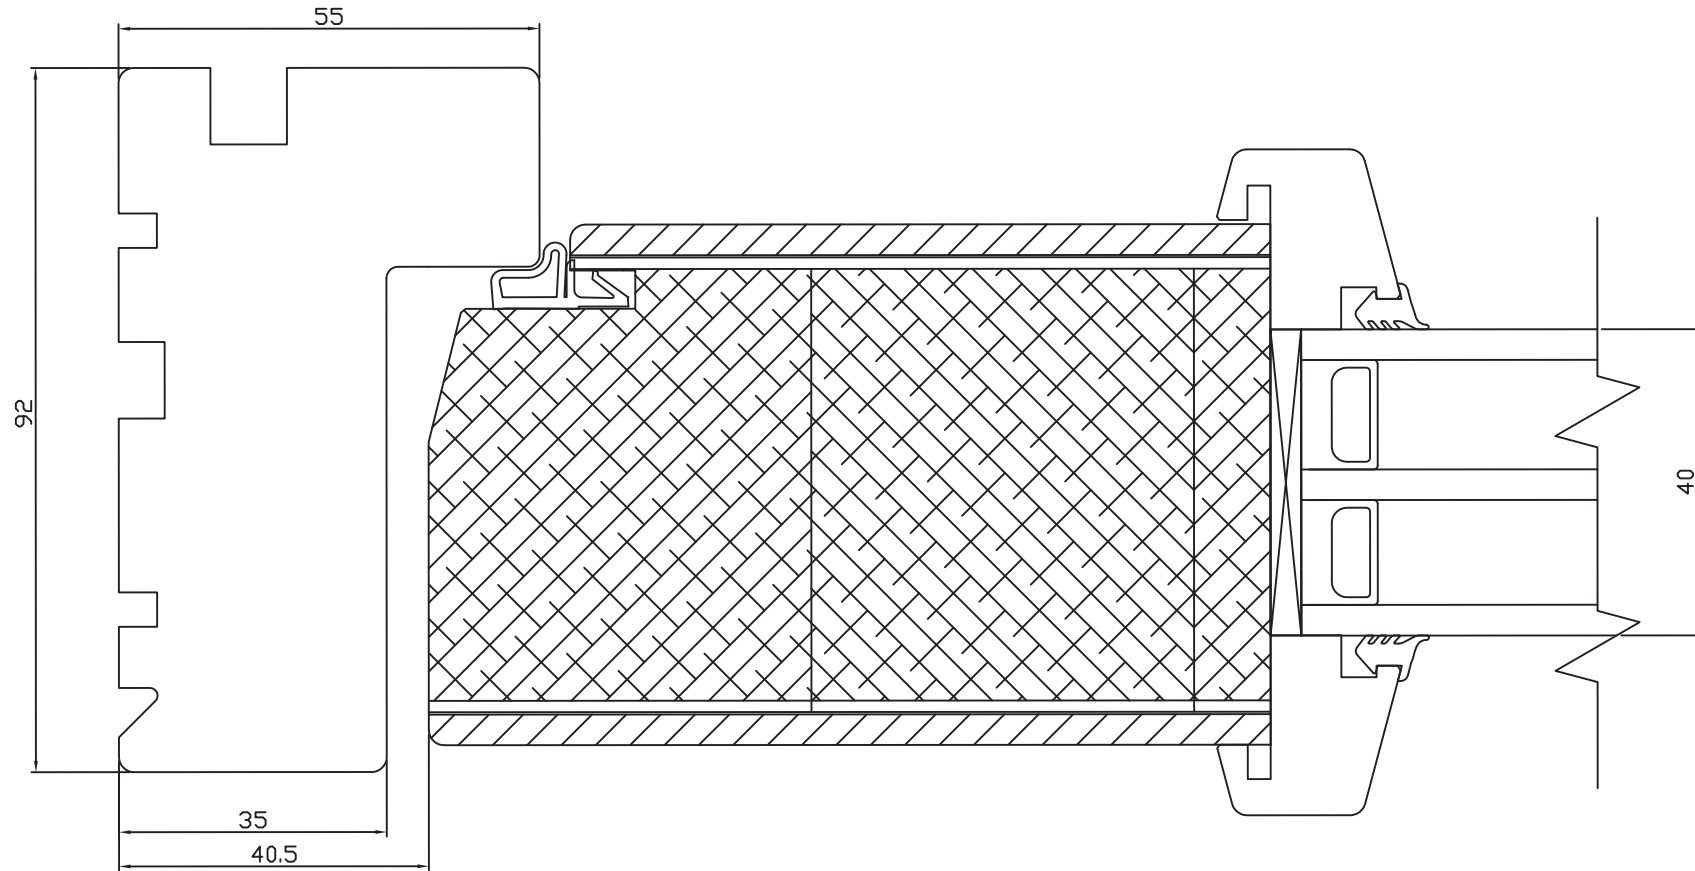

drawing subject to change without notice

NORRSKEN

5 The Axium Centre
Dorchester Road
Poole
Dorset
BH16 6FE
UK

**NORRSKEN OUTWARD OPENING TIMBER
PANEL ENTRANCE DOOR
CROSS SECTION OF HINGES SIDE WITH
40MM GLAZING**

Drawing Number

OOTPED.4

Scale

1:1