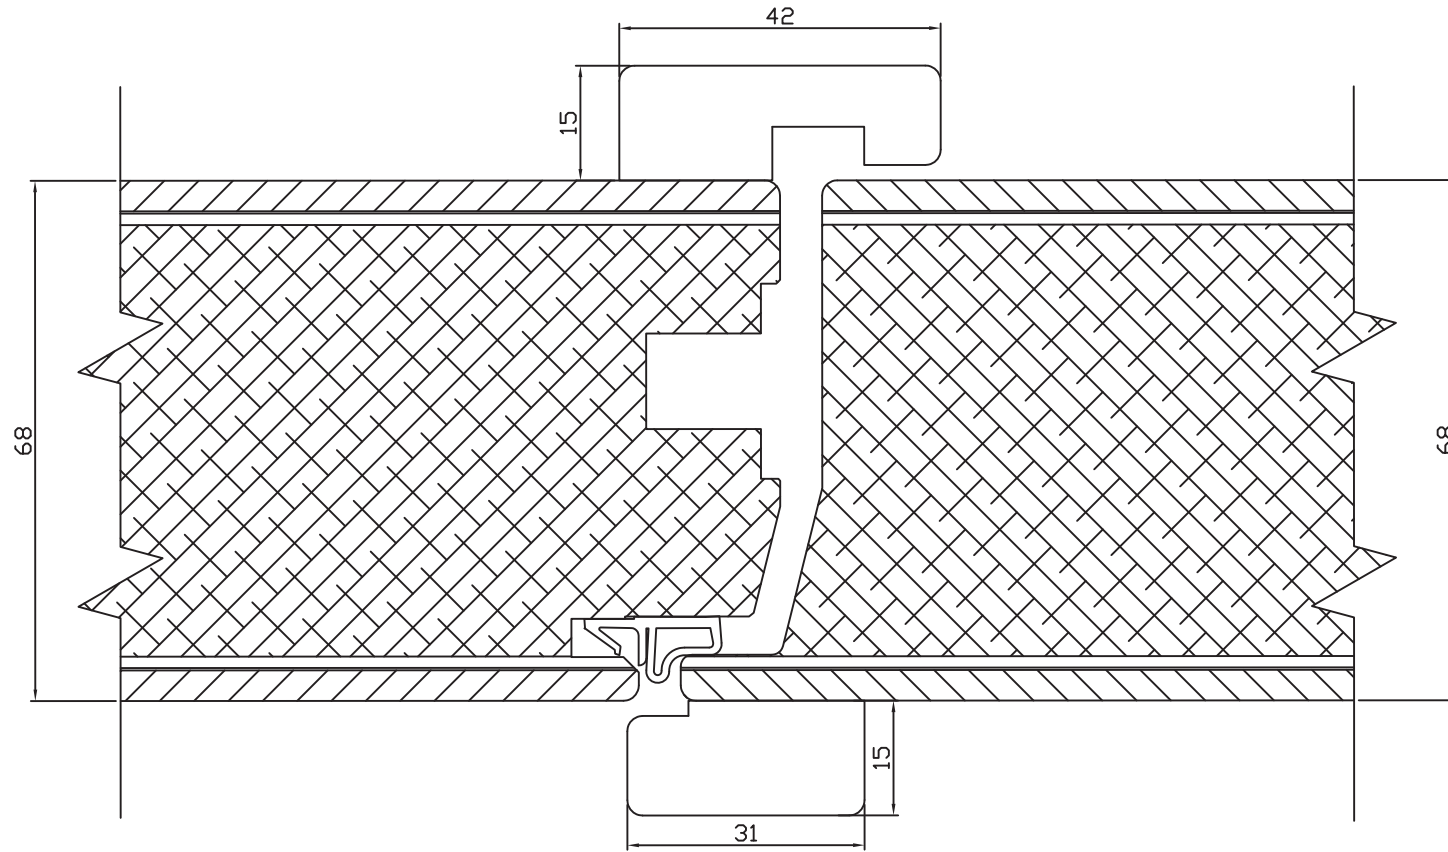

NORRSKEN INWARD OPENING TIMBER
PANEL ENTRANCE DOOR

CROSS SECTION OF THRESHOLD

drawing subject to change without notice

NORRSKEN 

5 The Axium Centre
Dorchester Road
Poole
Dorset
BH16 6FE
UK

NORRSKEN INWARD OPENING TIMBER
PANEL ENTRANCE DOOR
CROSS SECTION OF DOUBLE DOOR - MIDDLE

Drawing Number

IOTPED.1

Scale

1:1

**NORRSKEN INWARD OPENING TIMBER
PANEL ENTRANCE DOOR**

CROSS SECTION OF ESPAGNOLETTE SIDE

NORRSKEN INWARD OPENING TIMBER
PANEL ENTRANCE DOOR

CROSS SECTION OF HEAD

Drawing Number

OOTPED.1

Scale

1:1

NORRSKEN OUTWARD OPENING TIMBER
PANEL ENTRANCE DOOR

CROSS SECTION OF ESPAGNOLETTE SIDE

NORRSKEN OUTWARD OPENING TIMBER
PANEL ENTRANCE DOOR

CROSS SECTION OF HEAD

Drawing Number

OOTPED.4

Scale

1:1