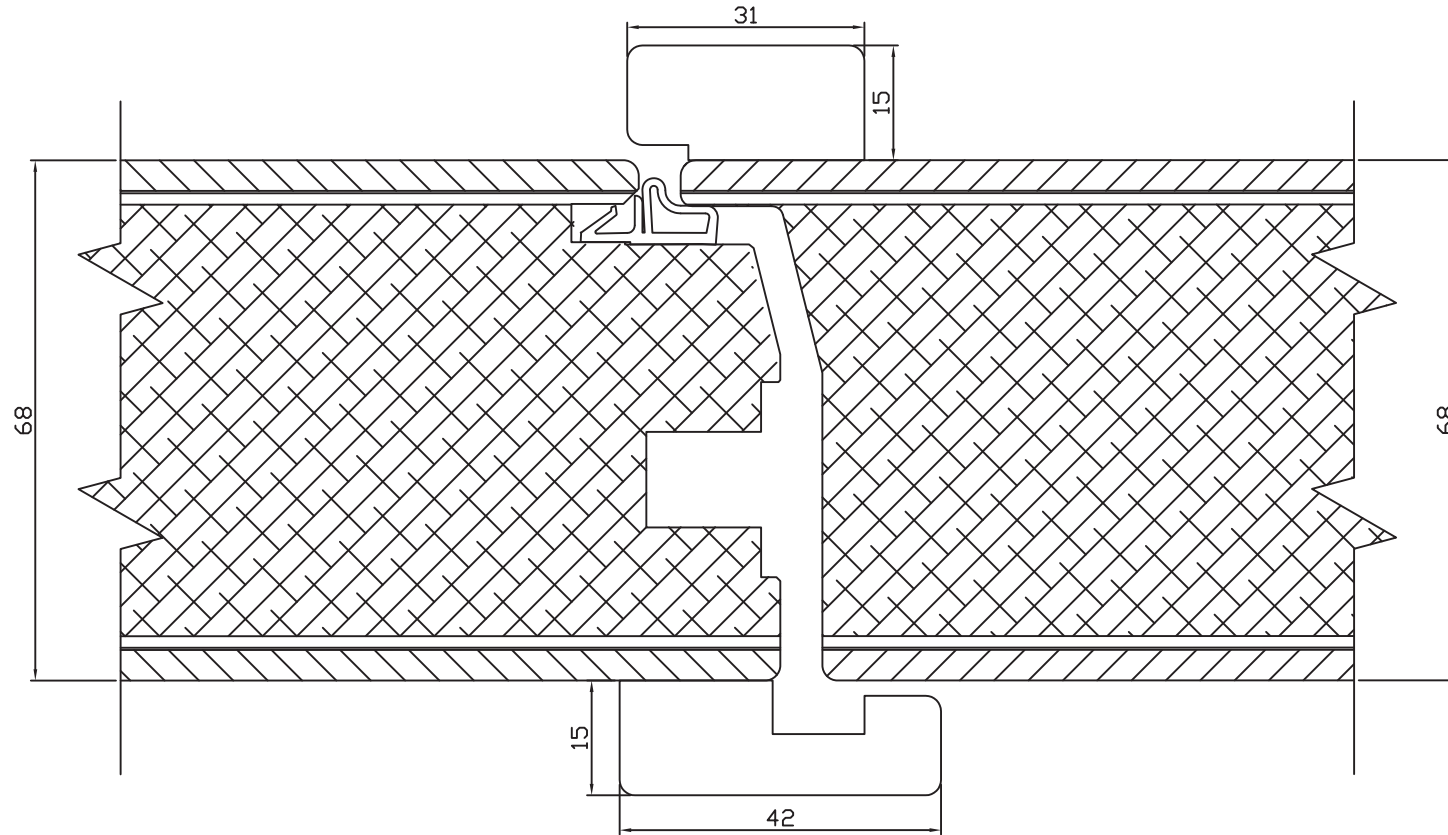

Drawing Number

IOTPED.1

Scale

1:1

**NORRSKEN INWARD OPENING TIMBER
PANEL ENTRANCE DOOR**

CROSS SECTION OF ESPAGNOLETTE SIDE

NORRSKEN INWARD OPENING TIMBER
PANEL ENTRANCE DOOR

CROSS SECTION OF HEAD

CROSS SECTION OF HINGES SIDE

drawing subject to change without notice

NORRSKEN

5 The Axium Centre
Dorchester Road
Poole
Dorset
BH16 6FE
UK

**NORRSKEN OUTWARD OPENING TIMBER
PANEL ENTRANCE DOOR**

CROSS SECTION OF DOUBLE DOOR - MIDDLE

Drawing Number

OOTPED.1

Scale

1:1

NORRSKEN OUTWARD OPENING TIMBER
PANEL ENTRANCE DOOR

CROSS SECTION OF ESPAGNOLETTE SIDE

NORRSKEN OUTWARD OPENING TIMBER
PANEL ENTRANCE DOOR

CROSS SECTION OF HEAD

Drawing Number

OOTPED.4

Scale

1:1