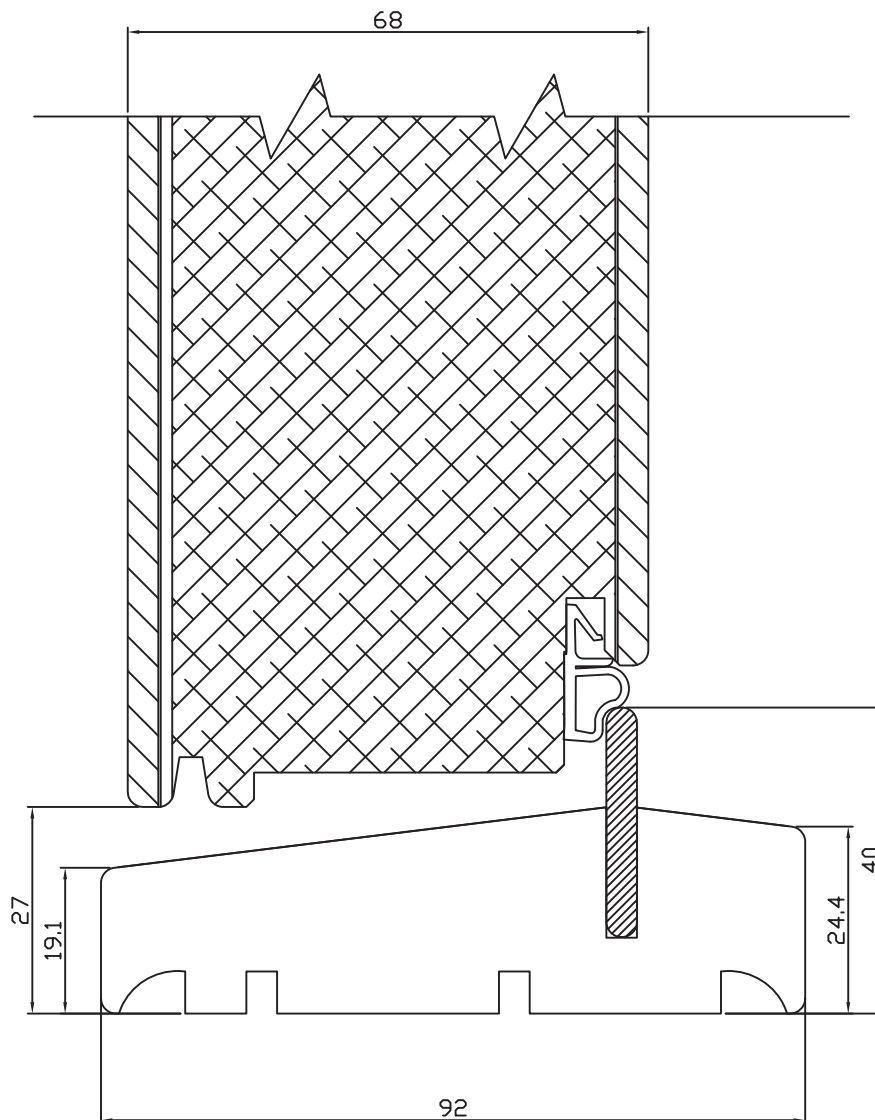

Drawing Number

IOTPED.1

Scale

1:1

**NORRSKEN INWARD OPENING TIMBER
PANEL ENTRANCE DOOR**

CROSS SECTION OF ESPAGNOLETTE SIDE

NORRSKEN INWARD OPENING TIMBER
PANEL ENTRANCE DOOR

CROSS SECTION OF HEAD

CROSS SECTION OF HINGES SIDE

drawing subject to change without notice

NORRSKEN

5 The Axium Centre
Dorchester Road
Poole
Dorset
BH16 6FE
UK

**NORRSKEN OUTWARD OPENING TIMBER
PANEL ENTRANCE DOOR**

CROSS SECTION OF DOUBLE DOOR - MIDDLE

Drawing Number

OOTPED.1

Scale

1:1

NORRSKEN OUTWARD OPENING TIMBER
PANEL ENTRANCE DOOR

CROSS SECTION OF ESPAGNOLETTE SIDE

NORRSKEN OUTWARD OPENING TIMBER
PANEL ENTRANCE DOOR

CROSS SECTION OF HEAD

Drawing Number

OOTPED.4

Scale

1:1