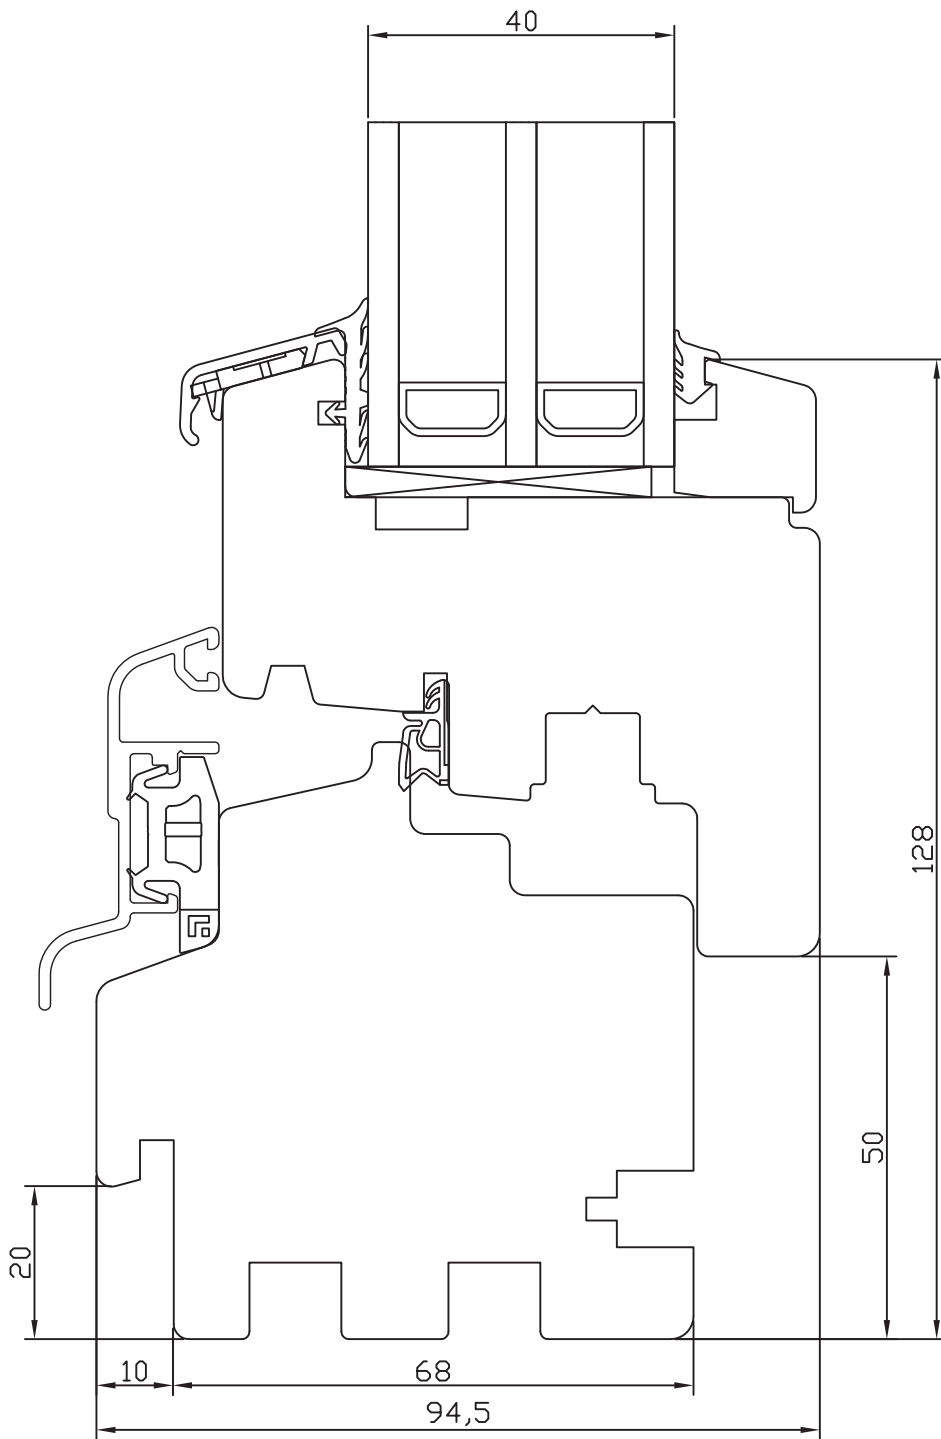

**NORRSKEN INWARD OPENING TIMBER TRIPLE
GLAZED WINDOW**

CROSS SECTION OF MULLION

Drawing Number

IOTTG.3

Scale

1:1

drawing subject to change without notice

1:2
SECONDARY GASKET

NORRSKEN

5 The Axium Centre
Dorchester Road
Poole
Dorset
BH16 6FE
UK

NORRSKEN INWARD OPENING TIMBER TRIPLE
GLAZED WINDOW

CROSS SECTION OF REBATED DOUBLE
CASEMENT

Drawing Number

IOTGT.4

Scale

1:1

CROSS SECTION OF SILL

1:2
SECONDARY GASKET

CROSS SECTION OF TRANSOM