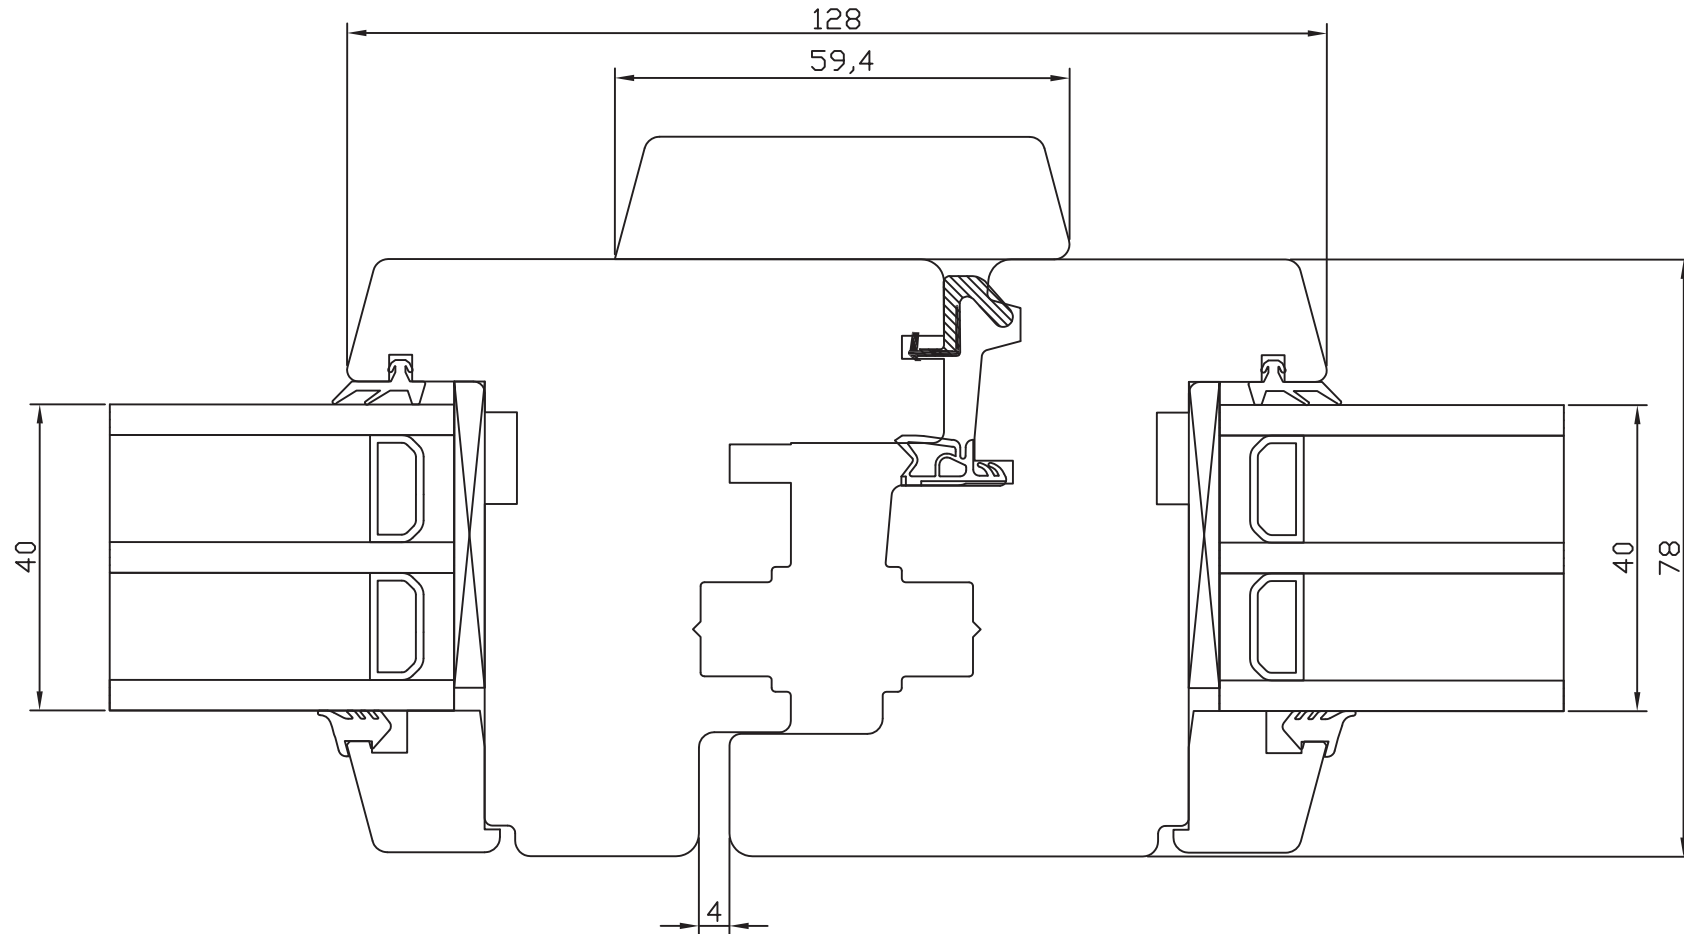

**NORRSKEN INWARD OPENING TIMBER TRIPLE
GLAZED WINDOW**

CROSS SECTION OF MULLION

Drawing Number

IOTTG.3

Scale

1:1

drawing subject to change without notice

1:2
SECONDARY GASKET

NORRSKEN

5 The Axium Centre
Dorchester Road
Poole
Dorset
BH16 6FE
UK

NORRSKEN INWARD OPENING TIMBER TRIPLE
GLAZED WINDOW

CROSS SECTION OF REBATED DOUBLE
CASEMENT

Drawing Number

IOTGT.4

Scale

1:1