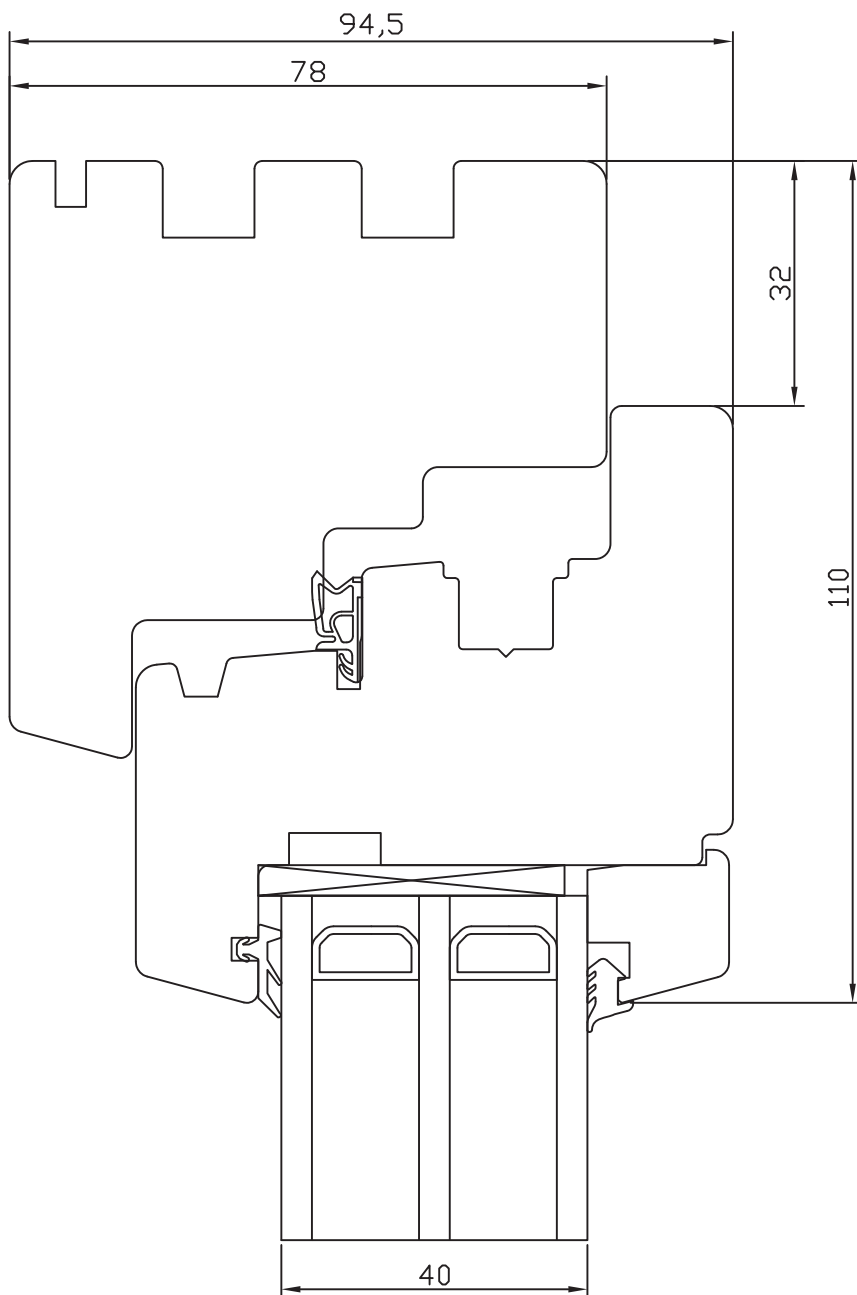

drawing subject to change without notice

NORRSKEN 

5 The Axium Centre
Dorchester Road
Poole
Dorset
BH16 6FE
UK

**NORRSKEN INWARD OPENING TIMBER TRIPLE
GLAZED WINDOW**

CROSS SECTION OF GLAZING BARS

Drawing Number

IOTTG.1

Scale

1:1

CROSS SECTION OF HEAD & JAMB

drawing subject to change without notice

1:2
SECONDARY GASKET

NORRSKEN

5 The Axium Centre
Dorchester Road
Poole
Dorset
BH16 6FE
UK

**NORRSKEN INWARD OPENING TIMBER TRIPLE
GLAZED WINDOW**

CROSS SECTION OF MULLION

Drawing Number

IOTTG.3

Scale

1:1

drawing subject to change without notice

1:2
SECONDARY GASKET

CROSS SECTION OF SILL

1:2
SECONDARY GASKET

CROSS SECTION OF TRANSOM