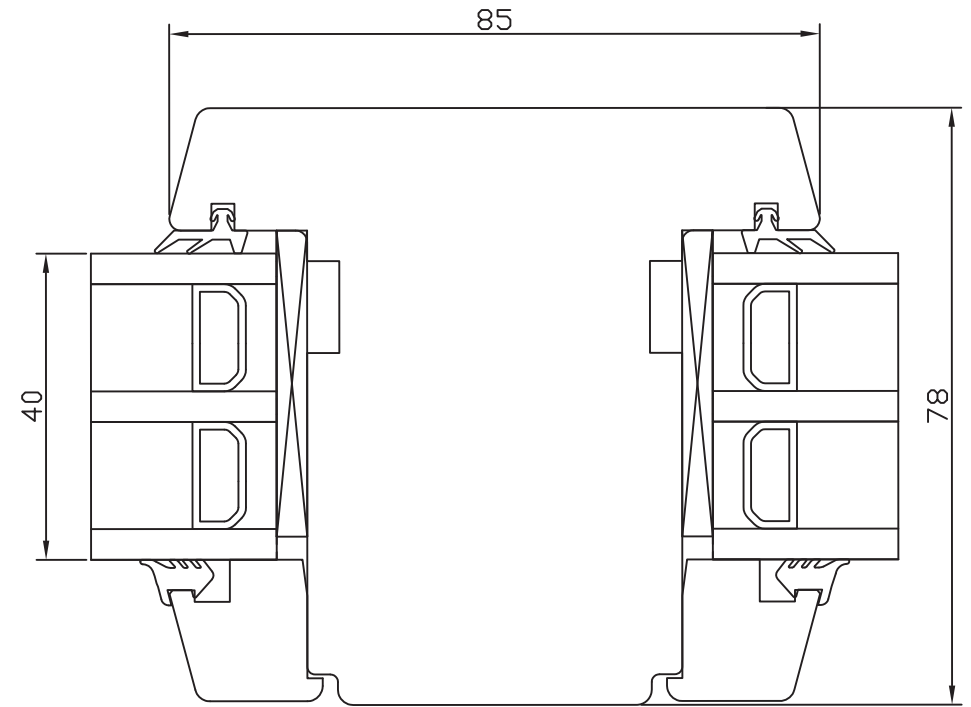

drawing subject to change without notice

NORRSKEN 

5 The Axium Centre
Dorchester Road
Poole
Dorset
BH16 6FE
UK

**NORRSKEN INWARD OPENING TIMBER TRIPLE
GLAZED WINDOW**

CROSS SECTION OF GLAZING BARS

Drawing Number

IOTTG.1

Scale

1:1

CROSS SECTION OF HEAD & JAMB

drawing subject to change without notice

1:2
SECONDARY GASKET

NORRSKEN

5 The Axium Centre
Dorchester Road
Poole
Dorset
BH16 6FE
UK

**NORRSKEN INWARD OPENING TIMBER TRIPLE
GLAZED WINDOW**

CROSS SECTION OF MULLION

Drawing Number

IOTTG.3

Scale

1:1

drawing subject to change without notice

1:2
SECONDARY GASKET