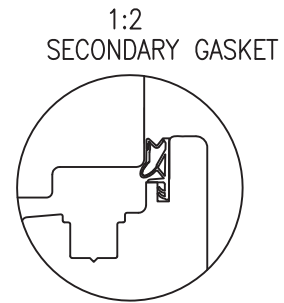

drawing subject to change without notice

NORRSKEN 

5 The Axium Centre
Dorchester Road
Poole
Dorset
BH16 6FE
UK

**NORRSKEN INWARD OPENING TIMBER TRIPLE
GLAZED WINDOW**

CROSS SECTION OF GLAZING BARS

Drawing Number

IOTTG.1

Scale

1:1

CROSS SECTION OF HEAD & JAMB

drawing subject to change without notice

1:2
SECONDARY GASKET

NORRSKEN

5 The Axium Centre
Dorchester Road
Poole
Dorset
BH16 6FE
UK