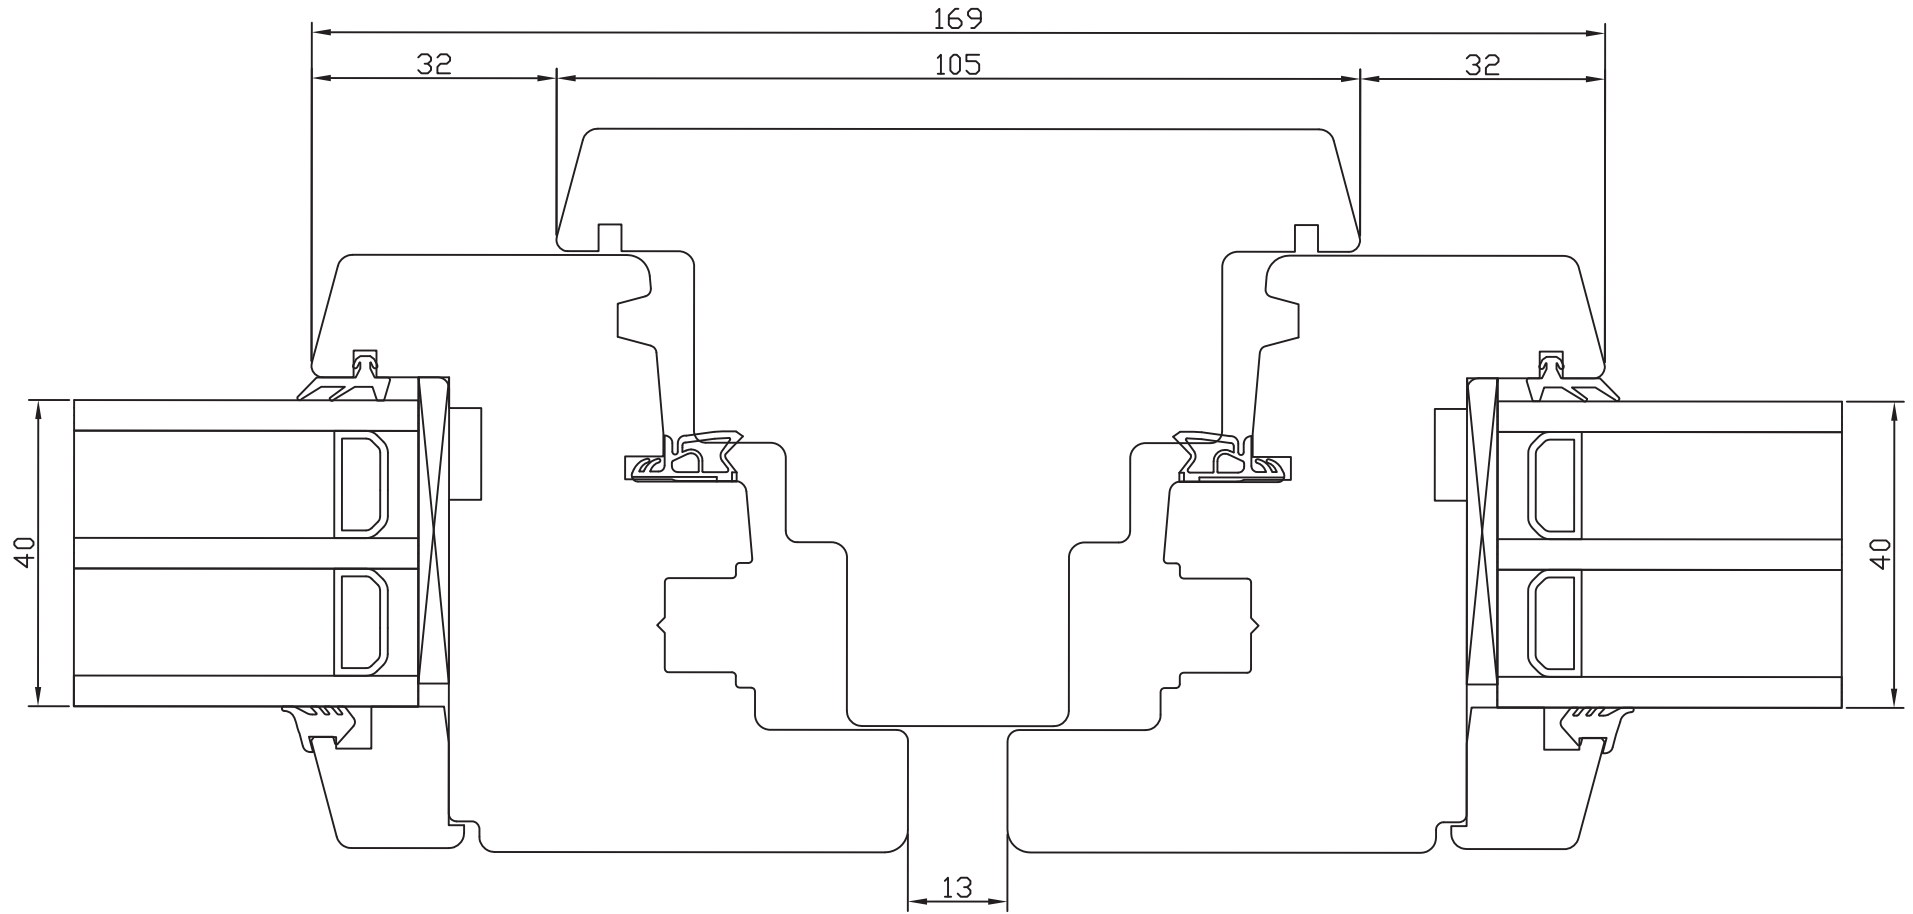

IOTTG.1

Scale

1:1

CROSS SECTION OF HEAD & JAMB

drawing subject to change without notice

1:2
SECONDARY GASKET

NORRSKEN

5 The Axium Centre
Dorchester Road
Poole
Dorset
BH16 6FE
UK

**NORRSKEN INWARD OPENING TIMBER TRIPLE
GLAZED WINDOW**

CROSS SECTION OF MULLION

Drawing Number

IOTTG.3

Scale

1:1

drawing subject to change without notice

1:2
SECONDARY GASKET