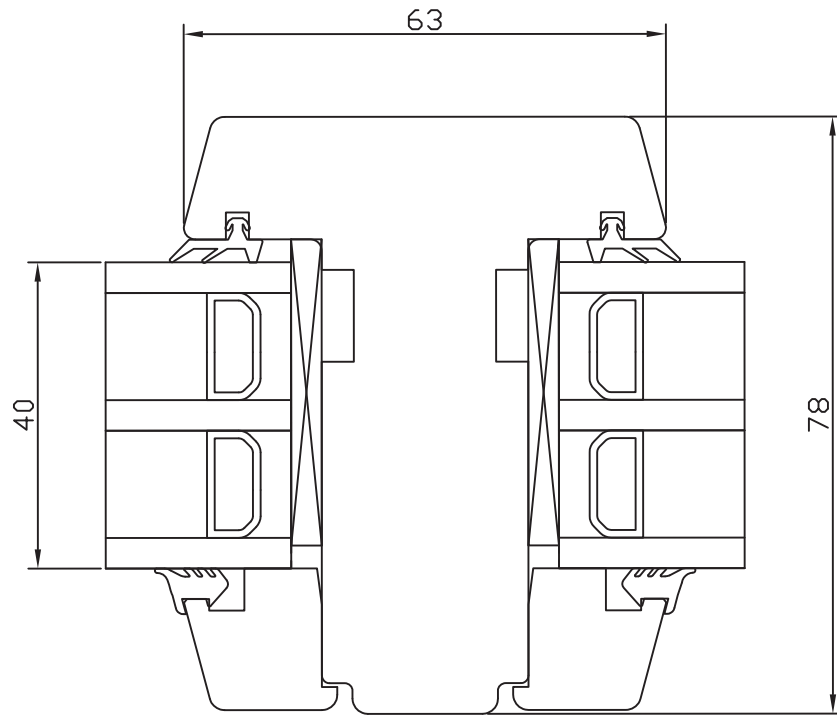

drawing subject to change without notice

NORRSKEN 

5 The Axium Centre
Dorchester Road
Poole
Dorset
BH16 6FE
UK

**NORRSKEN INWARD OPENING TIMBER TRIPLE
GLAZED WINDOW**

CROSS SECTION OF GLAZING BARS

Drawing Number

IOTTG.1

Scale

1:1

CROSS SECTION OF HEAD & JAMB

drawing subject to change without notice

1:2
SECONDARY GASKET

NORRSKEN

5 The Axium Centre
Dorchester Road
Poole
Dorset
BH16 6FE
UK

**NORRSKEN INWARD OPENING TIMBER TRIPLE
GLAZED WINDOW**

CROSS SECTION OF MULLION

Drawing Number

IOTTG.3

Scale

1:1

drawing subject to change without notice

1:2
SECONDARY GASKET