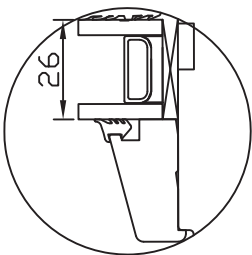

NORRSKEN INWARD OPENING TIMBER DOUBLE  
GLAZED FOLDING DOOR  
WOOD THRESHOLD  
CROSS SECTION OF SILL

**CROSS SECTION OF HEAD**

DOUBLE GLAZED  
1:2

NORRSKEN INWARD OPENING TIMBER TRIPLE  
GLAZED FOLDING DOOR  
WOOD THRESHOLD  
CROSS SECTION OF SILL

**CROSS SECTION OF HEAD**