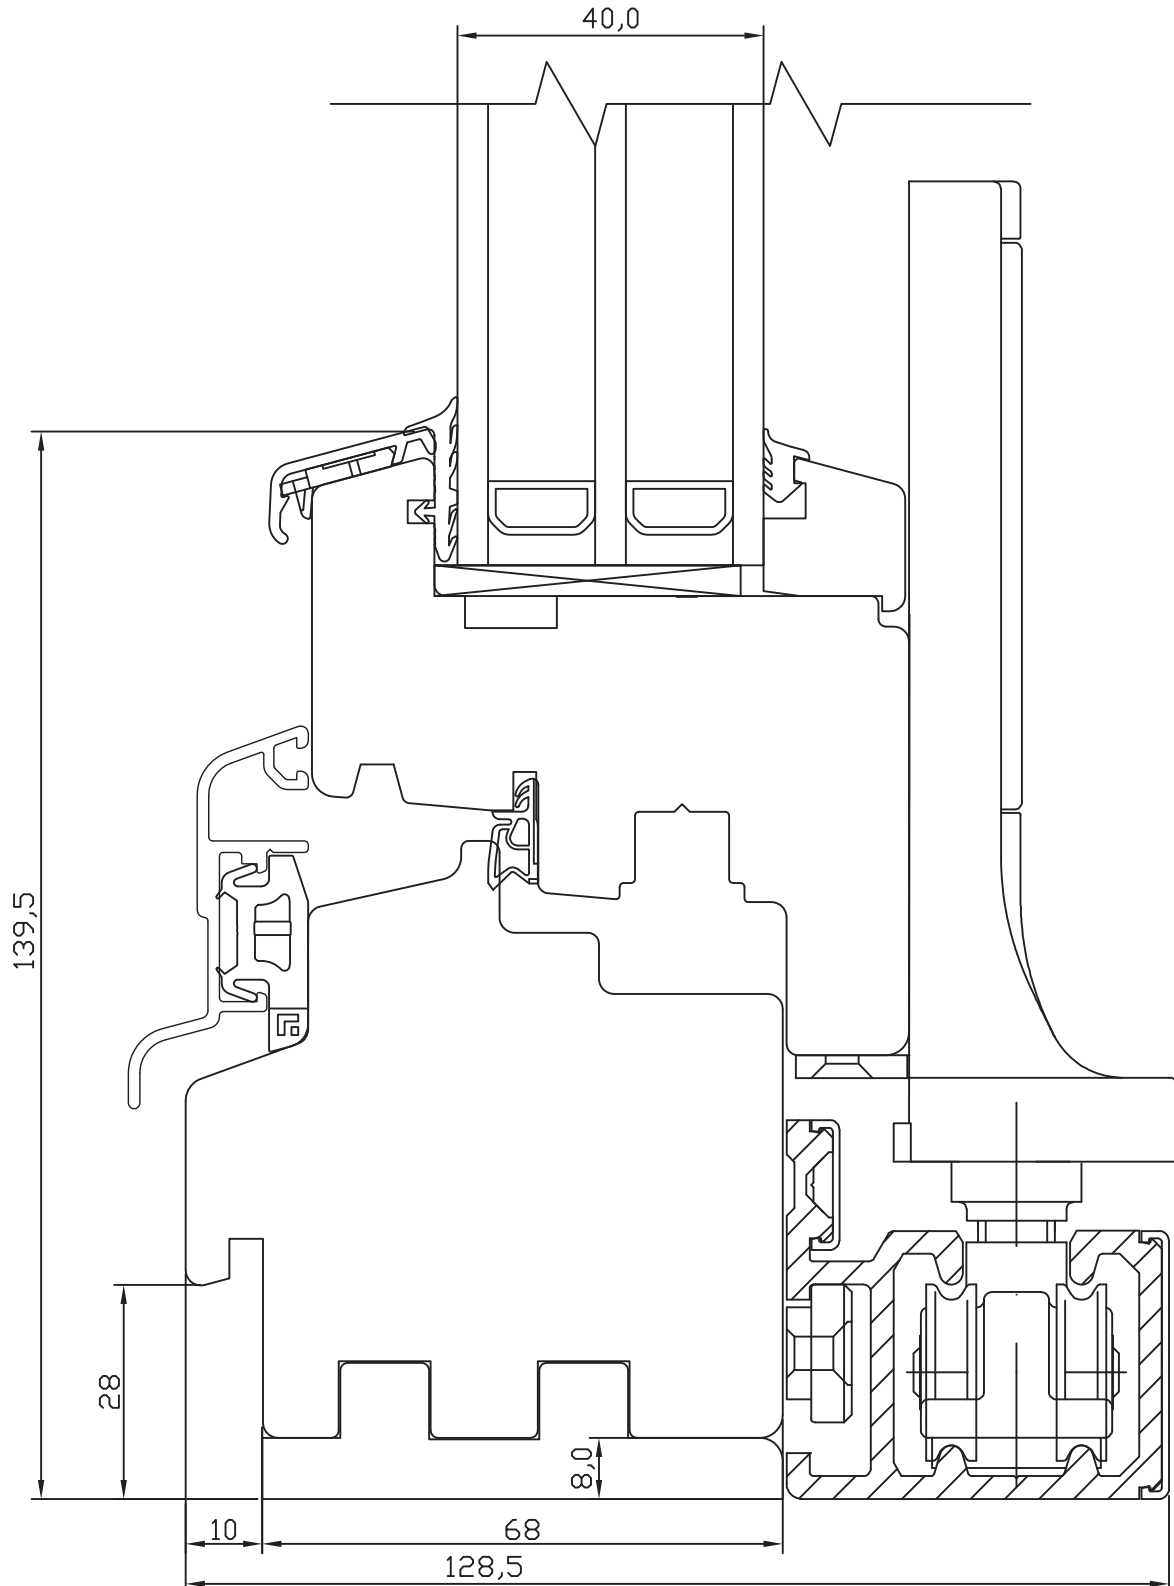

NORRSKEN INWARD OPENING TIMBER DOUBLE  
GLAZED FOLDING DOOR  
WOOD THRESHOLD  
CROSS SECTION OF SILL

**CROSS SECTION OF HEAD**

DOUBLE GLAZED  
1:2

NORRSKEN INWARD OPENING TIMBER TRIPLE  
GLAZED FOLDING DOOR  
WOOD THRESHOLD  
CROSS SECTION OF SILL

**CROSS SECTION OF HEAD**