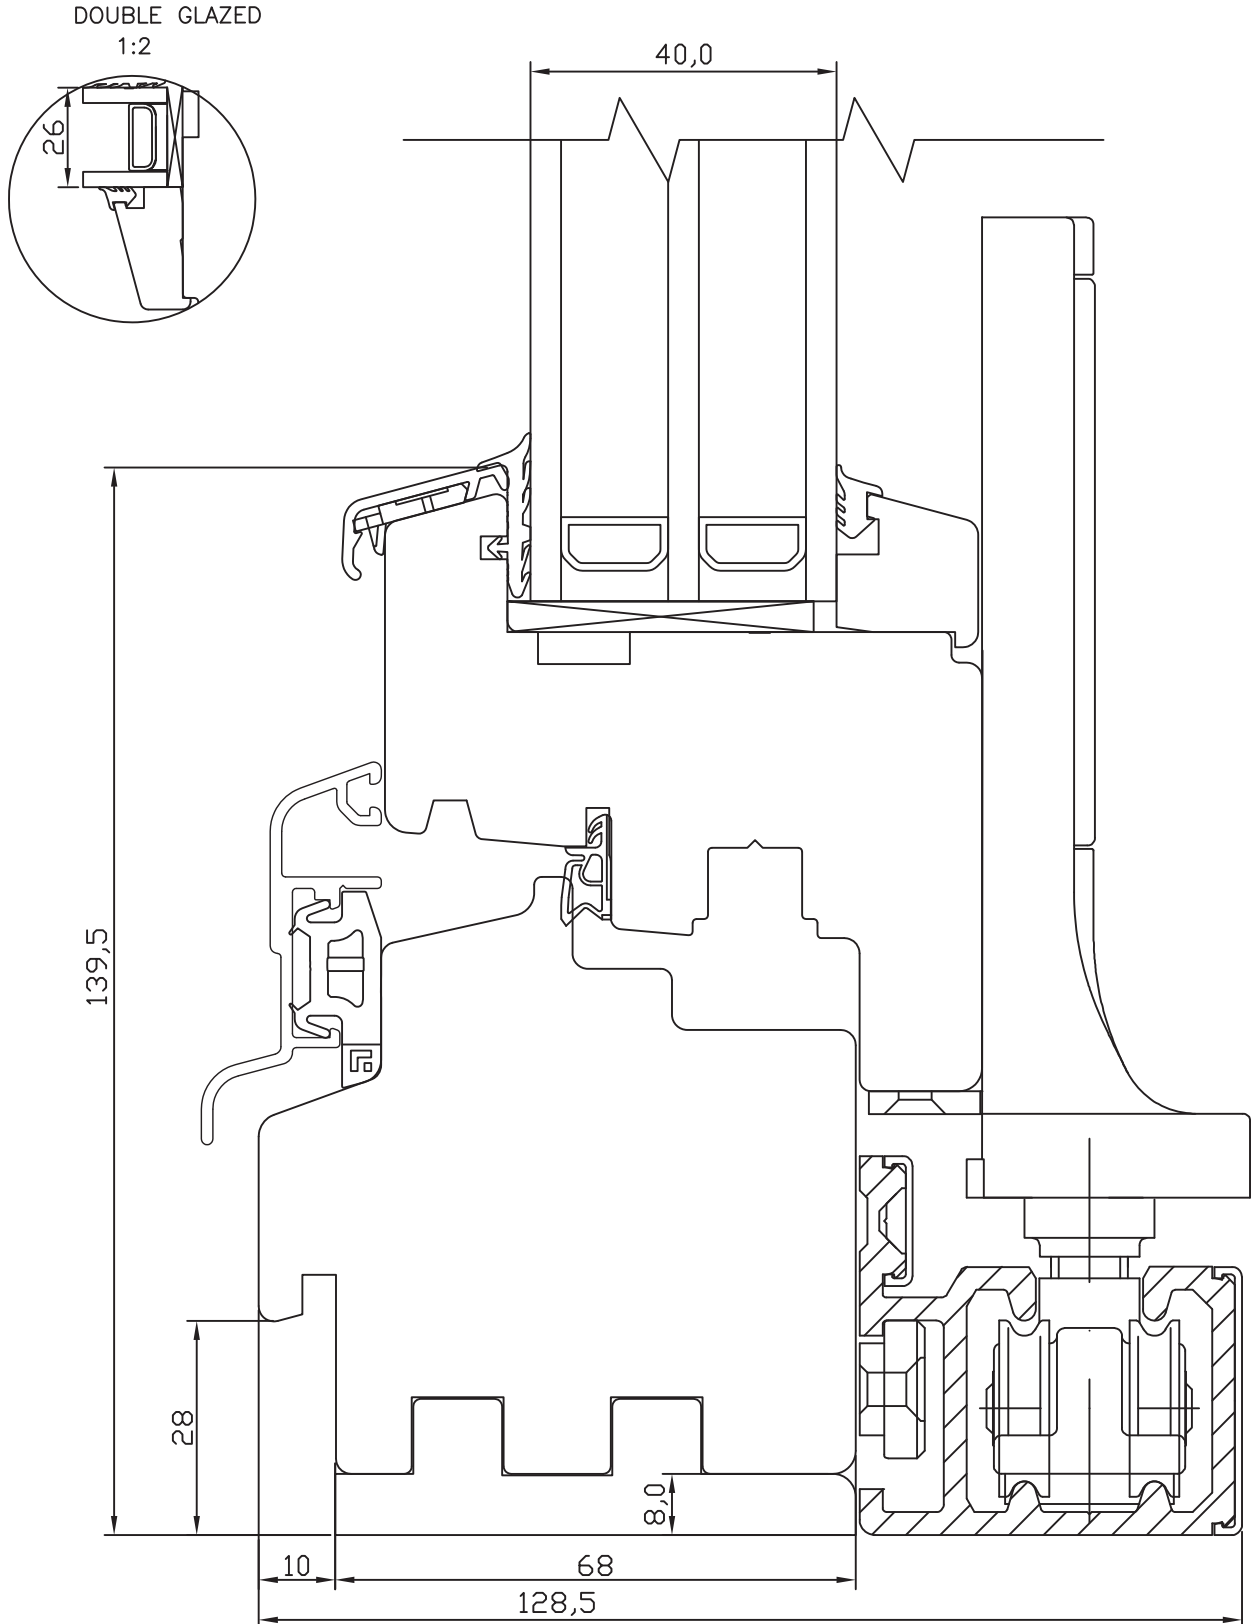

NORRSKEN INWARD OPENING TIMBER DOUBLE  
GLAZED FOLDING DOOR  
WOOD THRESHOLD  
CROSS SECTION OF SILL

**CROSS SECTION OF HEAD**

DOUBLE GLAZED  
1:2

NORRSKEN INWARD OPENING TIMBER TRIPLE  
GLAZED FOLDING DOOR  
WOOD THRESHOLD  
CROSS SECTION OF SILL

**CROSS SECTION OF HEAD**