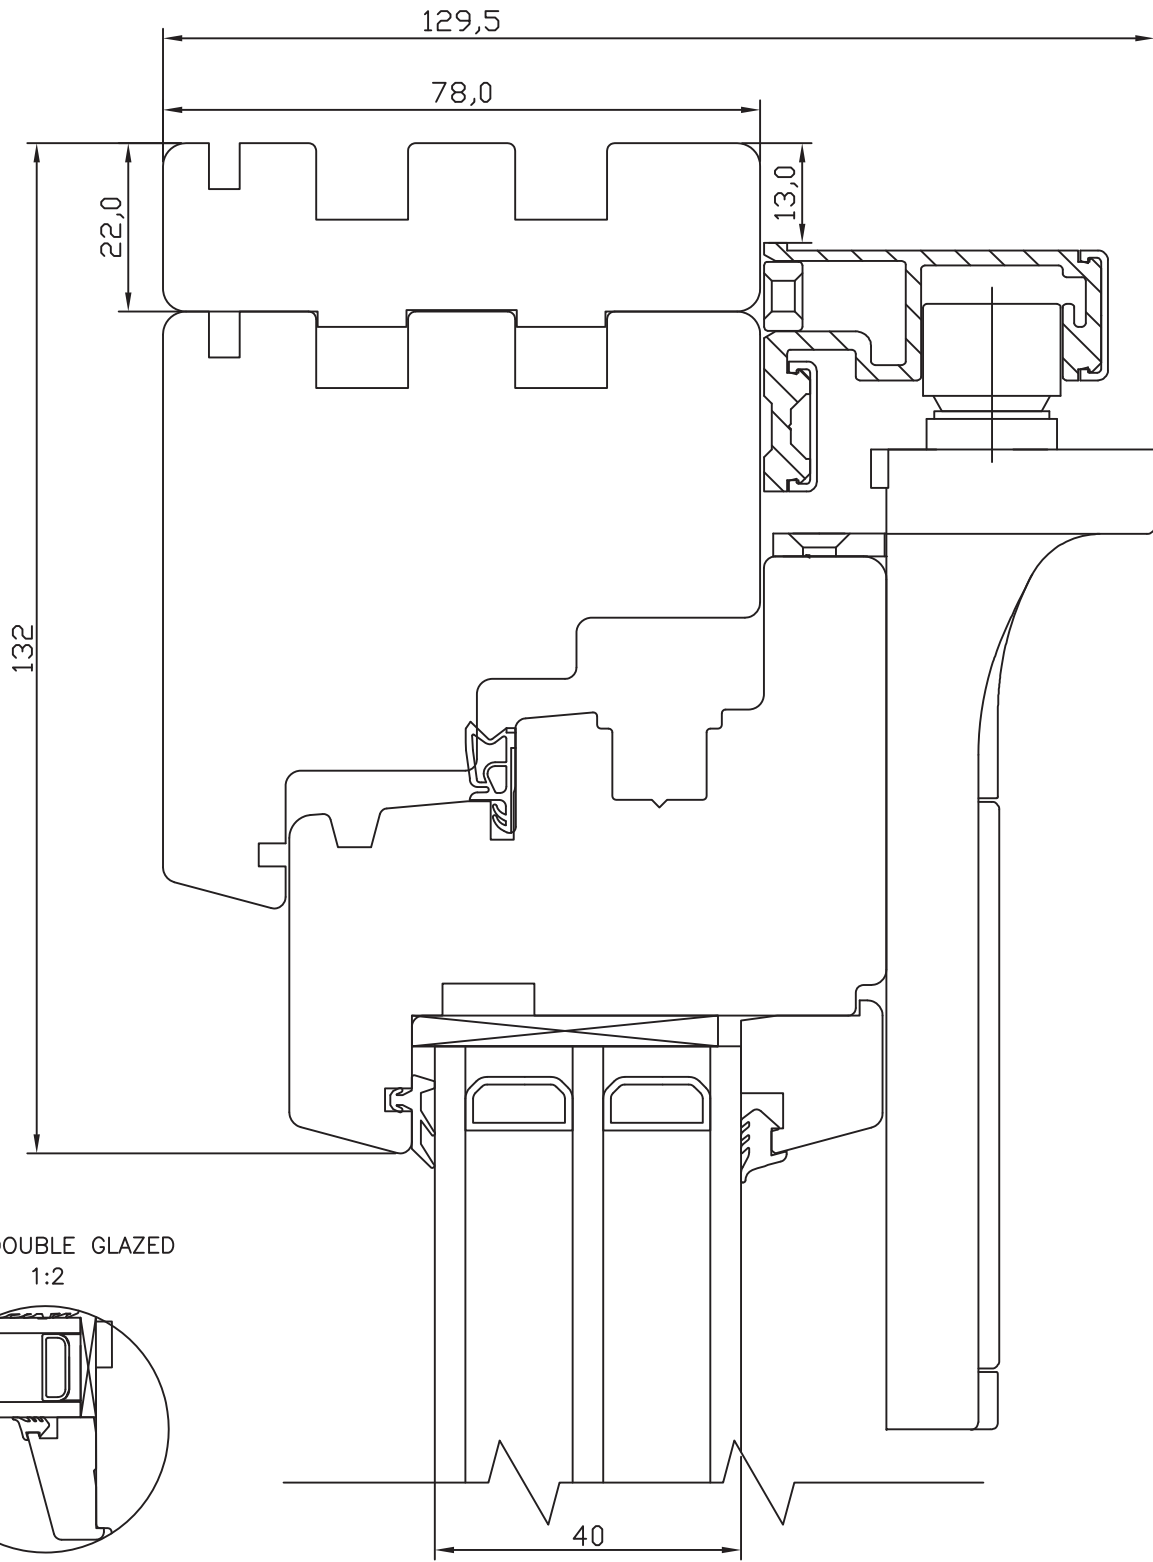

NORRSKEN INWARD OPENING TIMBER DOUBLE  
GLAZED FOLDING DOOR  
WOOD THRESHOLD  
CROSS SECTION OF SILL

**CROSS SECTION OF HEAD**

DOUBLE GLAZED  
1:2

NORRSKEN INWARD OPENING TIMBER TRIPLE  
GLAZED FOLDING DOOR  
WOOD THRESHOLD  
CROSS SECTION OF SILL

**CROSS SECTION OF HEAD**