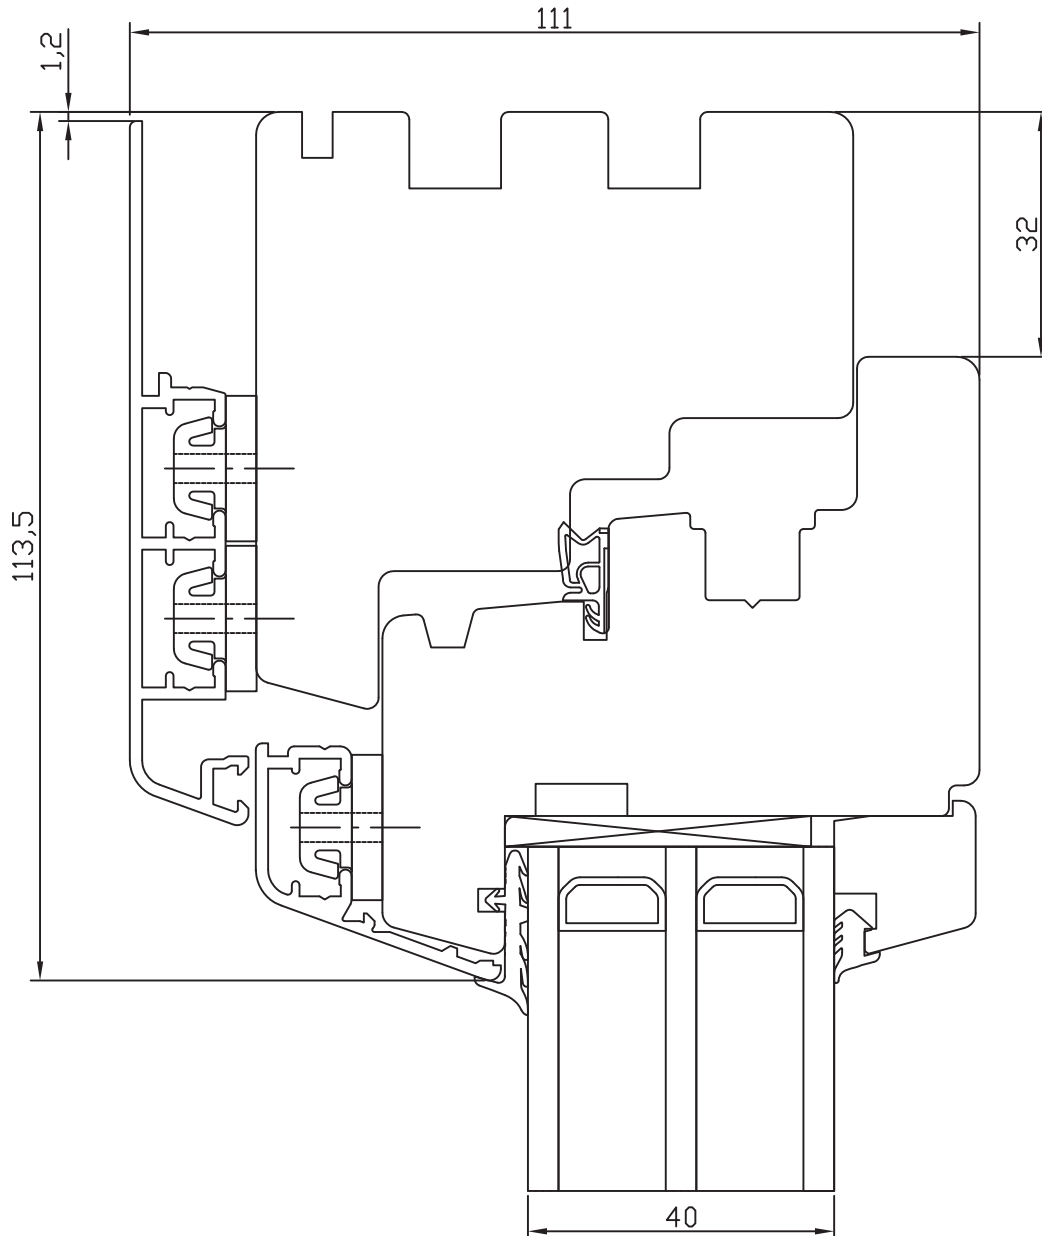

drawing subject to change without notice

NORRSKEN 

5 The Axium Centre
Dorchester Road
Poole
Dorset
BH16 6FE
UK

**NORRSKEN INWARD OPENING ALU-CLAD
TRIPLE GLAZED WINDOW**

CROSS SECTION OF GLAZING BARS

Drawing Number

IOACTG.1

Scale

1:1

**NORRSKEN INWARD OPENING ALU-CLAD
TRIPLE GLAZED WINDOW**

CROSS SECTION OF HEAD & JAMB

1:2
SECONDARY GASKET

drawing subject to change without notice

1:2
SECONDARY GASKET

NORRSKEN 

5 The Axium Centre
Dorchester Road
Poole
Dorset
BH16 6FE
UK

NORRSKEN INWARD OPENING ALU-CLAD
TRIPLE GLAZED WINDOW

CROSS SECTION OF MULLION

Drawing Number

IOACTG.3

Scale

1:1

Drawing Number

IOACTG.4

Scale

1:1

CROSS SECTION OF TRANSOM