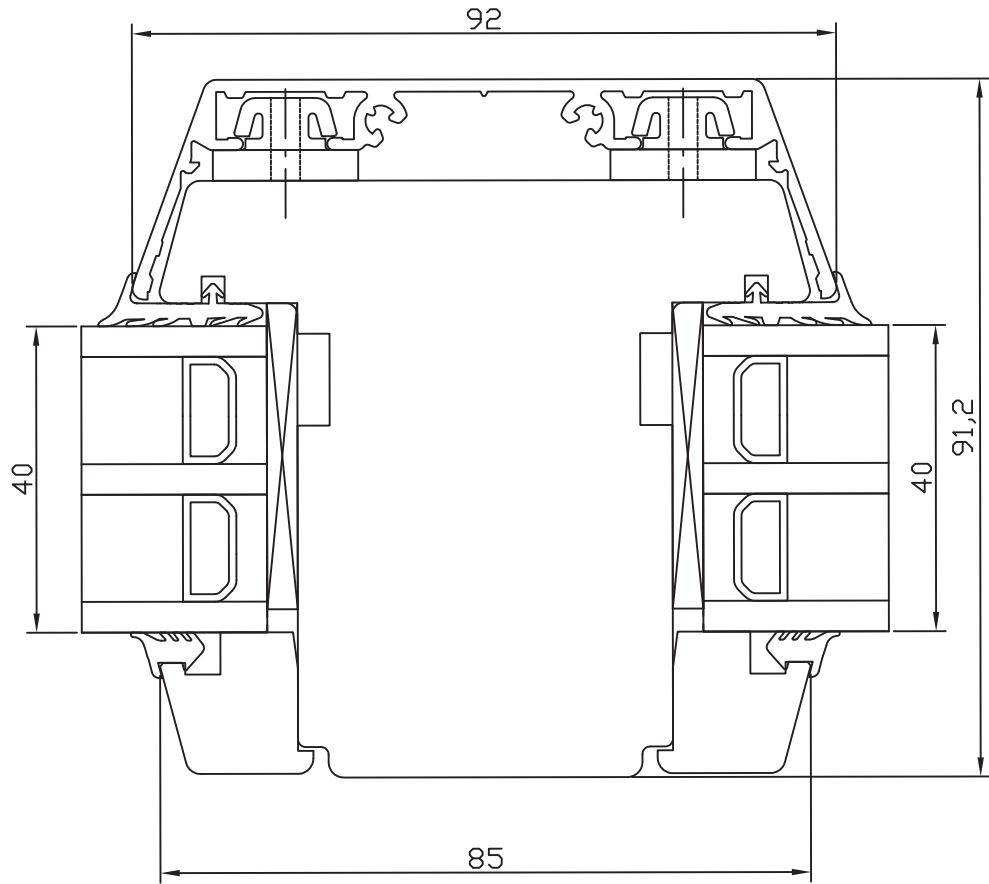

drawing subject to change without notice

NORRSKEN 

5 The Axium Centre
Dorchester Road
Poole
Dorset
BH16 6FE
UK

**NORRSKEN INWARD OPENING ALU-CLAD
TRIPLE GLAZED WINDOW**

CROSS SECTION OF GLAZING BARS

Drawing Number

IOACTG.1

Scale

1:1

**NORRSKEN INWARD OPENING ALU-CLAD
TRIPLE GLAZED WINDOW**

CROSS SECTION OF HEAD & JAMB

1:2
SECONDARY GASKET

drawing subject to change without notice

1:2
SECONDARY GASKET

NORRSKEN 

5 The Axium Centre
Dorchester Road
Poole
Dorset
BH16 6FE
UK

NORRSKEN INWARD OPENING ALU-CLAD
TRIPLE GLAZED WINDOW

CROSS SECTION OF MULLION

Drawing Number

IOACTG.3

Scale

1:1

Drawing Number

IOACTG.4

Scale

1:1

CROSS SECTION OF TRANSOM