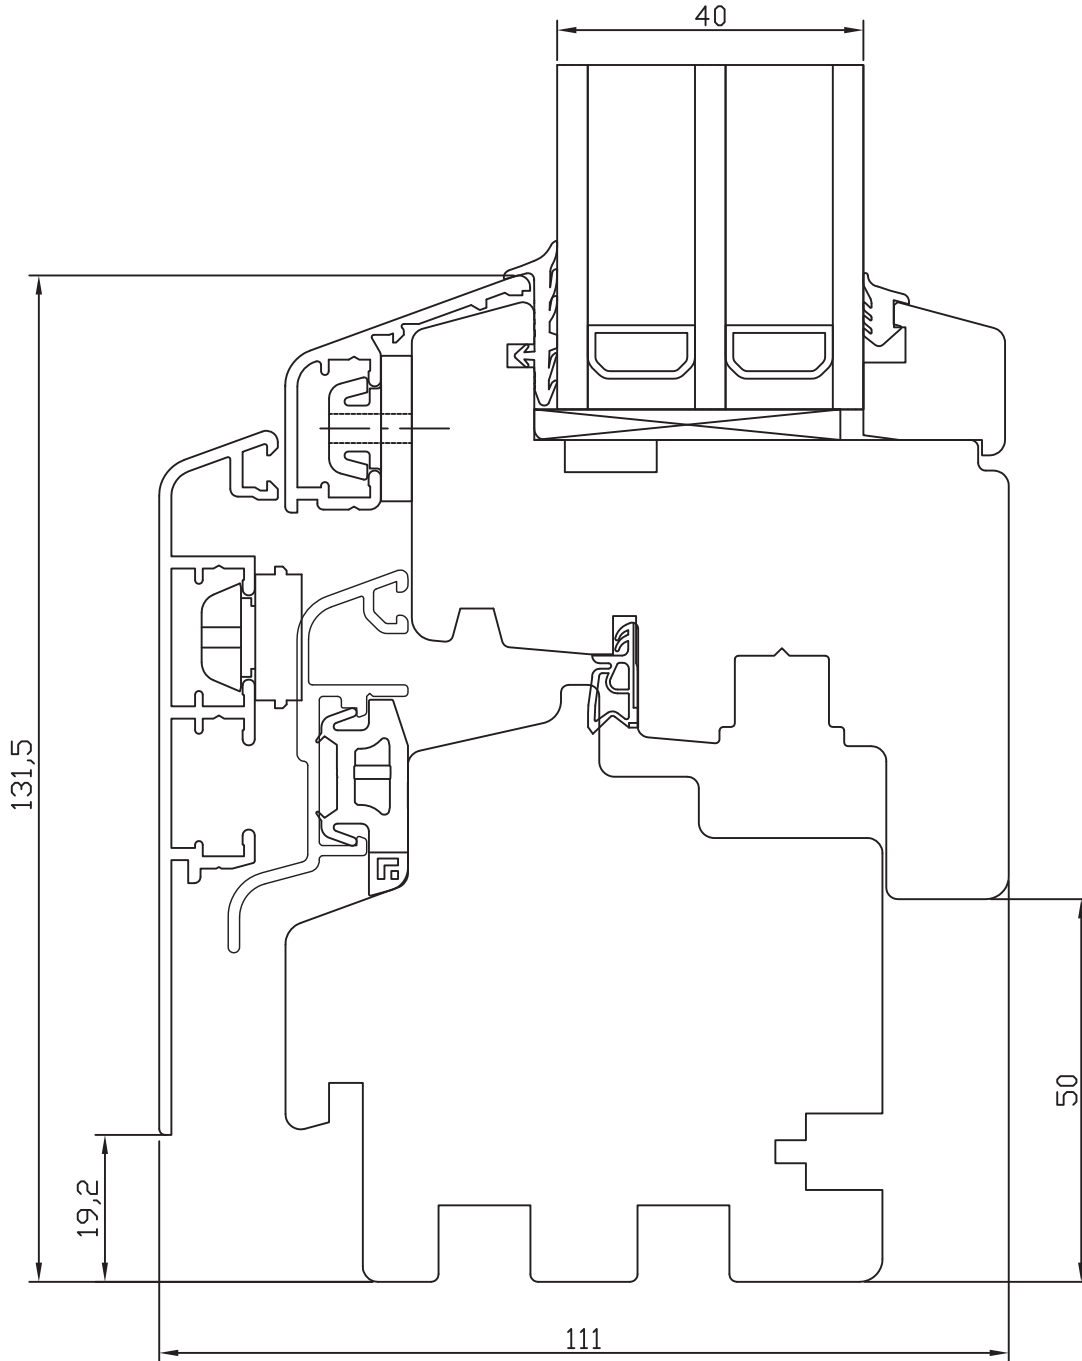

drawing subject to change without notice

NORRSKEN 

5 The Axium Centre
Dorchester Road
Poole
Dorset
BH16 6FE
UK

NORRSKEN INWARD OPENING ALU-CLAD
TRIPLE GLAZED WINDOW

CROSS SECTION OF REBATED DOUBLE
CASEMENT

Drawing Number

IOACTG.4

Scale

1:1

CROSS SECTION OF TRANSOM