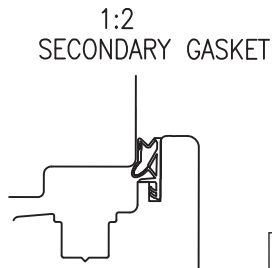

drawing subject to change without notice

NORRSKEN

5 The Axium Centre
Dorchester Road
Poole
Dorset
BH16 6FE
UK

NORRSKEN INWARD OPENING ALU-CLAD
TRIPLE GLAZED WINDOW

CROSS SECTION OF REBATED DOUBLE
CASEMENT

Drawing Number

IOACTG.4

Scale

1:1