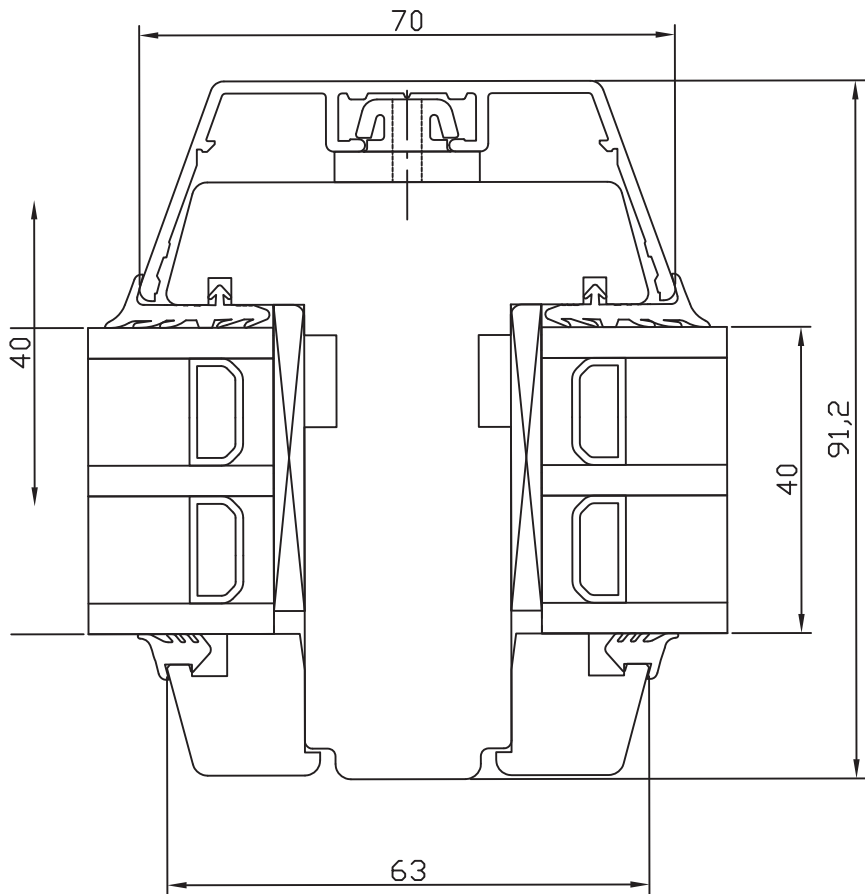

drawing subject to change without notice

NORRSKEN 

5 The Axium Centre
Dorchester Road
Poole
Dorset
BH16 6FE
UK

**NORRSKEN INWARD OPENING ALU-CLAD
TRIPLE GLAZED WINDOW**

CROSS SECTION OF GLAZING BARS

Drawing Number

IOACTG.1

Scale

1:1

**NORRSKEN INWARD OPENING ALU-CLAD
TRIPLE GLAZED WINDOW**

CROSS SECTION OF HEAD & JAMB

1:2
SECONDARY GASKET

drawing subject to change without notice

1:2
SECONDARY GASKET

NORRSKEN 

5 The Axium Centre
Dorchester Road
Poole
Dorset
BH16 6FE
UK

NORRSKEN INWARD OPENING ALU-CLAD
TRIPLE GLAZED WINDOW

CROSS SECTION OF MULLION

Drawing Number

IOACTG.3

Scale

1:1

Drawing Number

IOACTG.4

Scale

1:1

CROSS SECTION OF TRANSOM