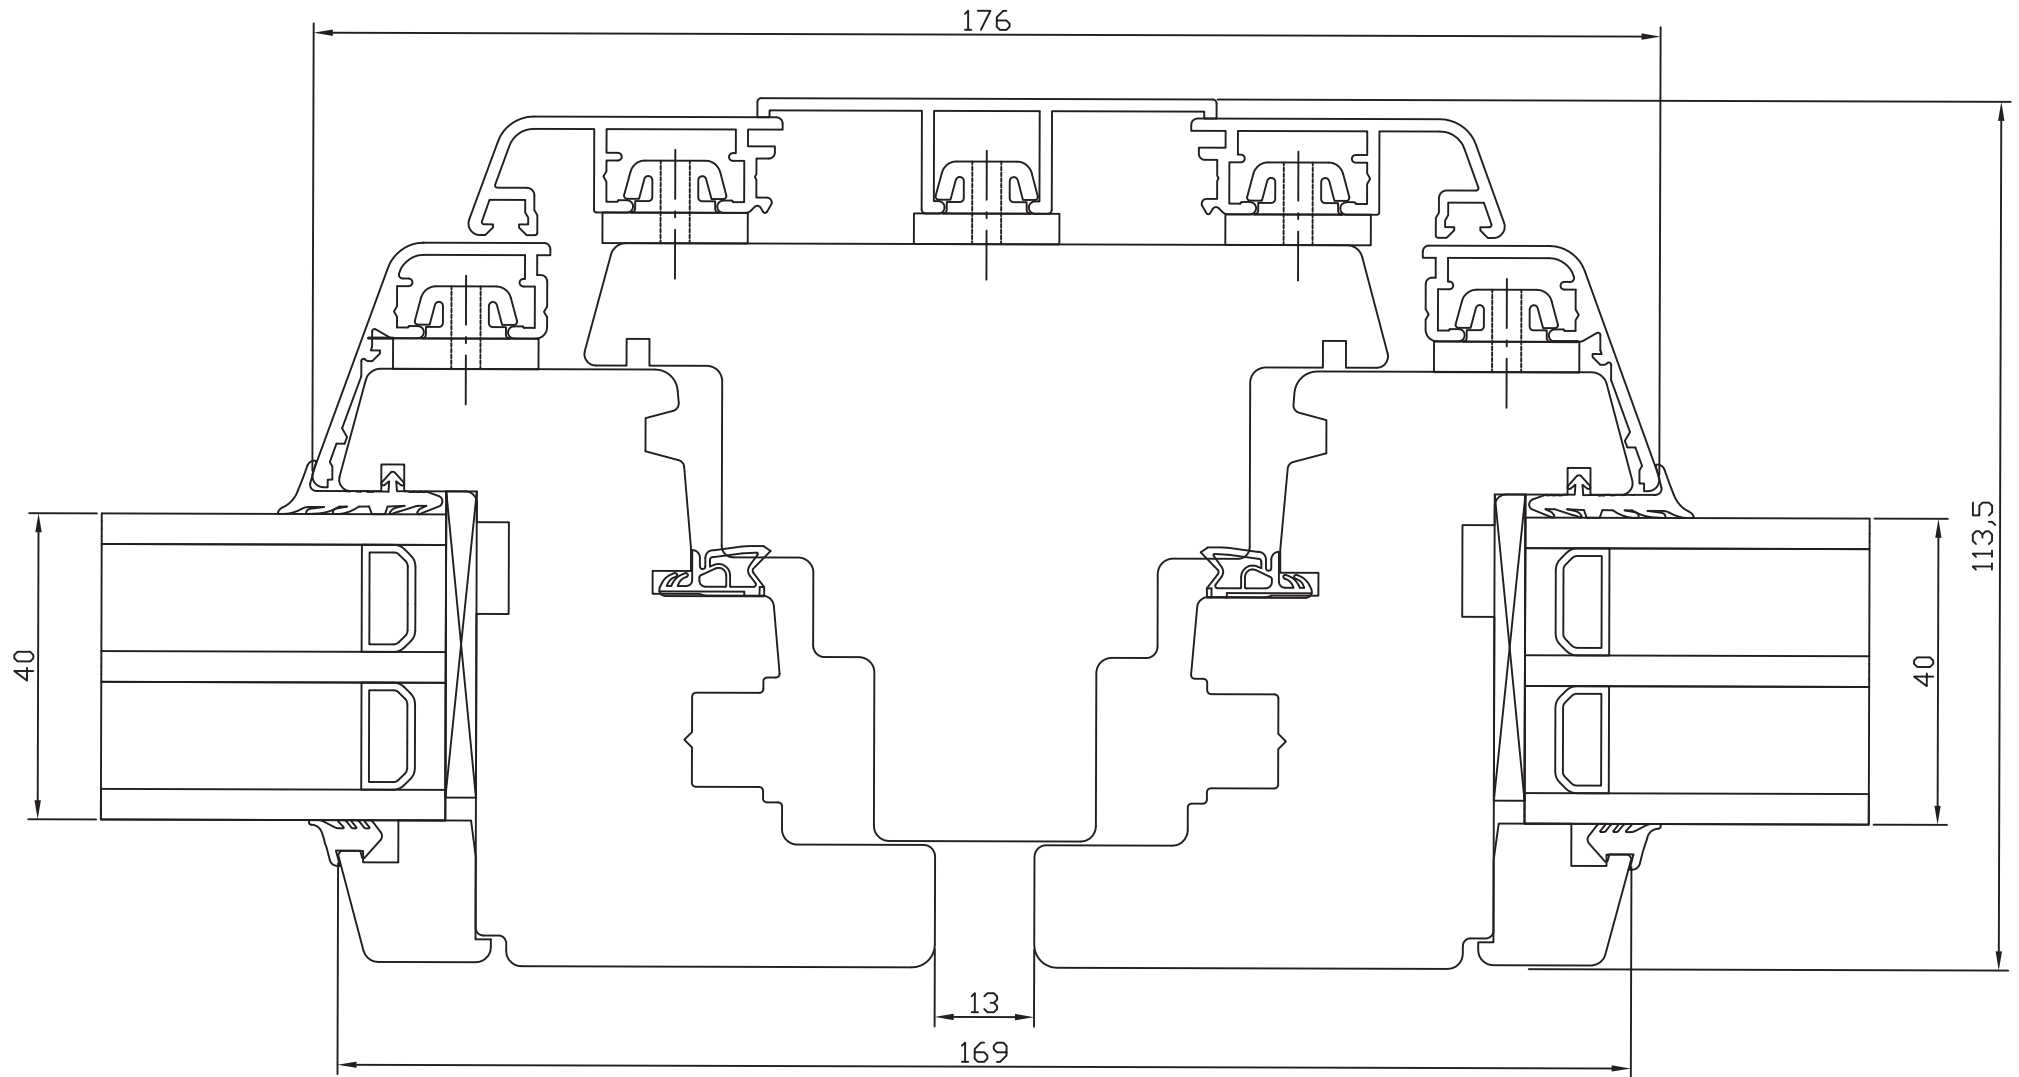

IOACTG.1

Scale

1:1

**NORRSKEN INWARD OPENING ALU-CLAD
TRIPLE GLAZED WINDOW**

CROSS SECTION OF HEAD & JAMB

1:2
SECONDARY GASKET

drawing subject to change without notice

1:2
SECONDARY GASKET

NORRSKEN 

5 The Axium Centre
Dorchester Road
Poole
Dorset
BH16 6FE
UK

NORRSKEN INWARD OPENING ALU-CLAD
TRIPLE GLAZED WINDOW

CROSS SECTION OF MULLION

Drawing Number

IOACTG.3

Scale

1:1

Drawing Number

IOACTG.4

Scale

1:1

CROSS SECTION OF TRANSOM