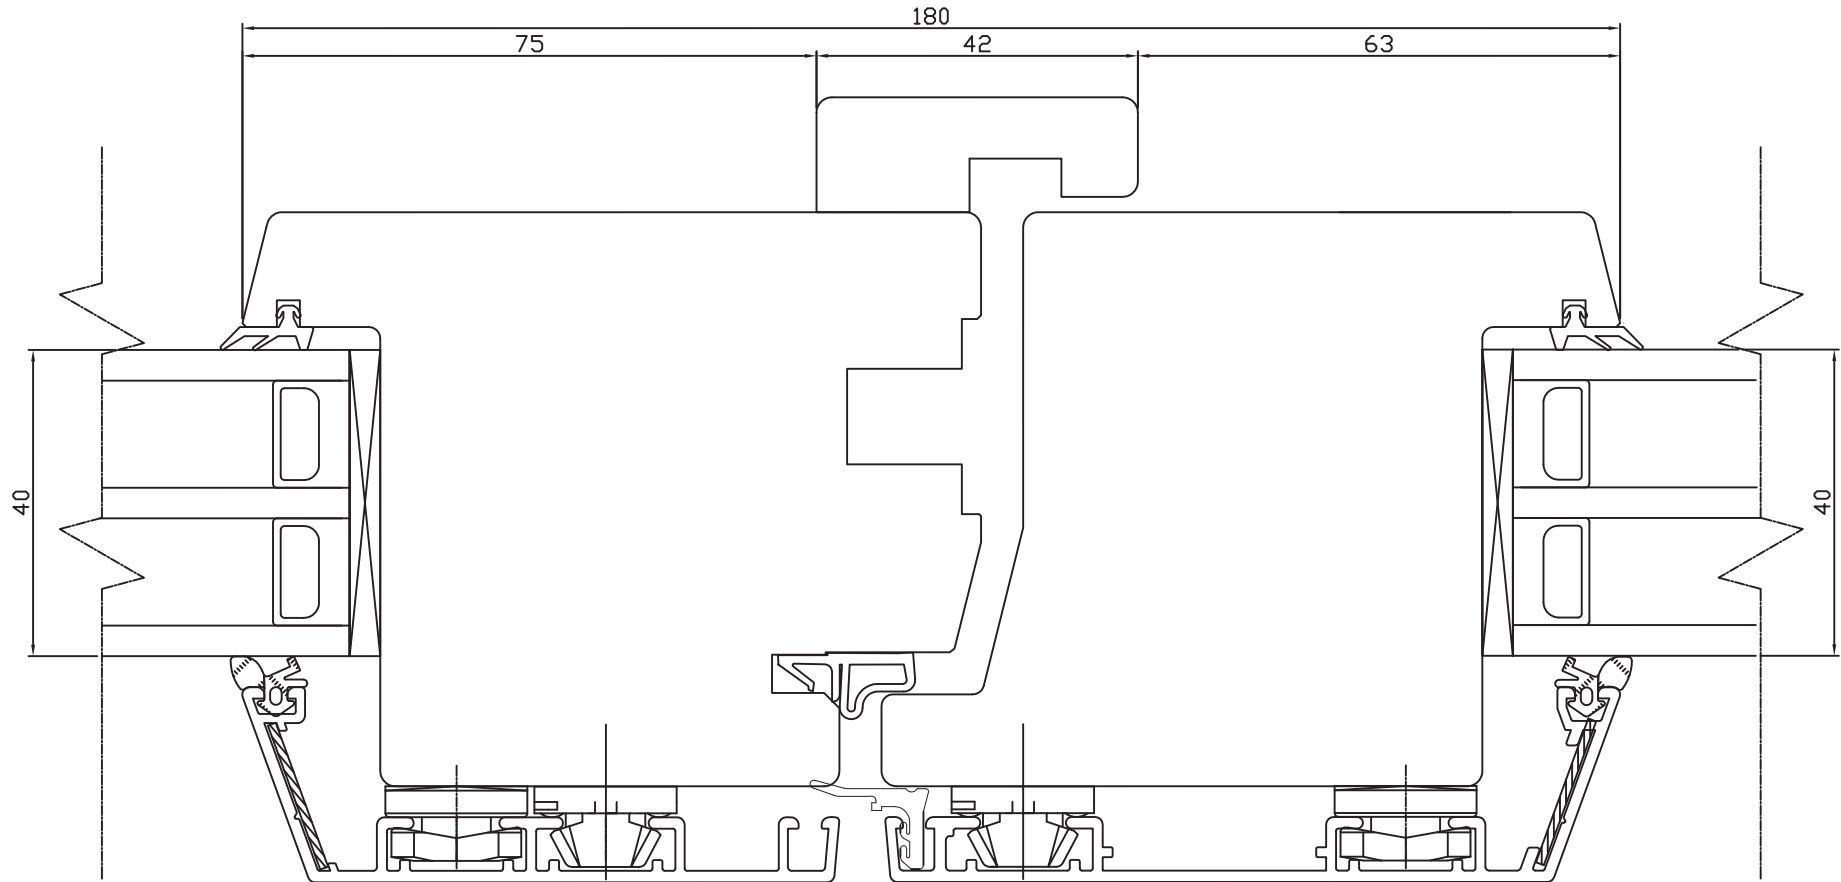

**NORRSKEN INWARD OPENING ALU-CLAD
TRIPLE GLAZED ENTRANCE DOOR**

CROSS SECTION OF THRESHOLD

drawing subject to change without notice

NORRSKEN 

5 The Axium Centre
Dorchester Road
Poole
Dorset
BH16 6FE
UK

**NORRSKEN INWARD OPENING ALU-CLAD
TRIPLE GLAZED ENTRANCE DOOR**

CROSS SECTION OF DOUBLE DOOR - MIDDLE

Drawing Number

IOACTGED.1

Scale

1:1

**NORRSKEN INWARD OPENING ALU-CLAD
TRIPLE GLAZED ENTRANCE DOOR**

CROSS SECTION OF ESPAGNOLETTE SIDE

CROSS SECTION OF HEAD

CROSS SECTION OF THRESHOLD

drawing subject to change without notice

NORRSKEN 

5 The Axium Centre
Dorchester Road
Poole
Dorset
BH16 6FE
UK

**NORRSKEN OUTWARD OPENING ALU-CLAD
TRIPLE GLAZED ENTRANCE DOOR**

CROSS SECTION OF DOUBLE DOOR - MIDDLE

Drawing Number

OOACTGED.1

Scale

1:1

**NORRSKEN OUTWARD OPENING ALU-CLAD
TRIPLE GLAZED ENTRANCE DOOR**

CROSS SECTION OF ESPAGNOLETTE SIDE

CROSS SECTION OF HEAD

CROSS SECTION OF HINGES SIDE