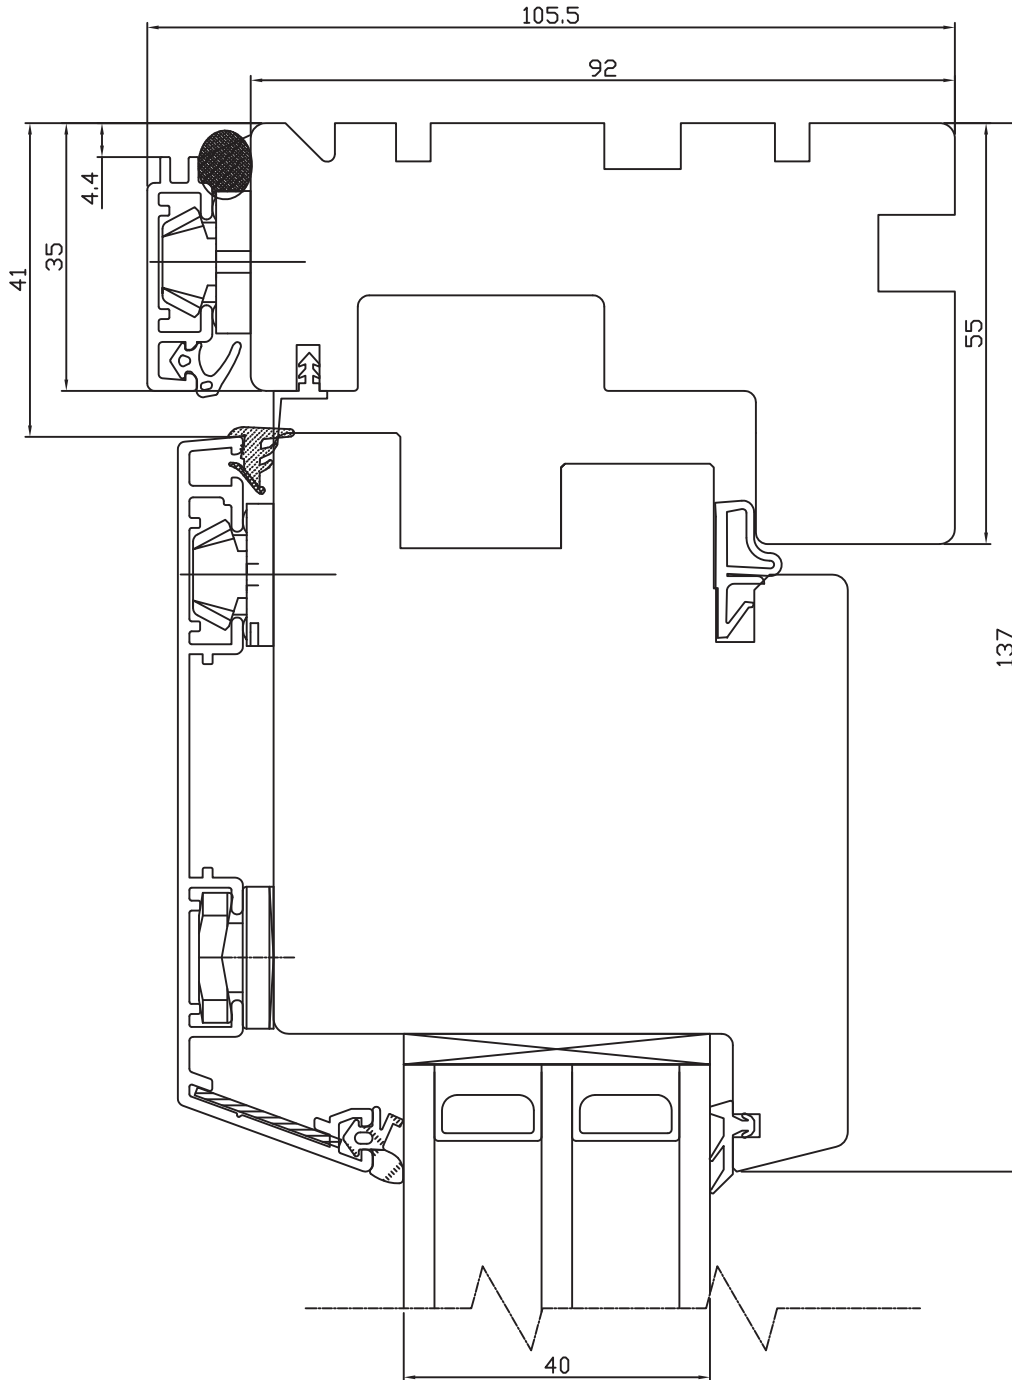

CROSS SECTION OF DOUBLE DOOR - MIDDLE

Drawing Number

IOACTGED.1

Scale

1:1

**NORRSKEN INWARD OPENING ALU-CLAD
TRIPLE GLAZED ENTRANCE DOOR**

CROSS SECTION OF ESPAGNOLETTE SIDE

CROSS SECTION OF HEAD

Drawing Number

OOACTGED.1

Scale

1:1

**NORRSKEN OUTWARD OPENING ALU-CLAD
TRIPLE GLAZED ENTRANCE DOOR**

CROSS SECTION OF ESPAGNOLETTE SIDE

CROSS SECTION OF HEAD

CROSS SECTION OF HINGES SIDE