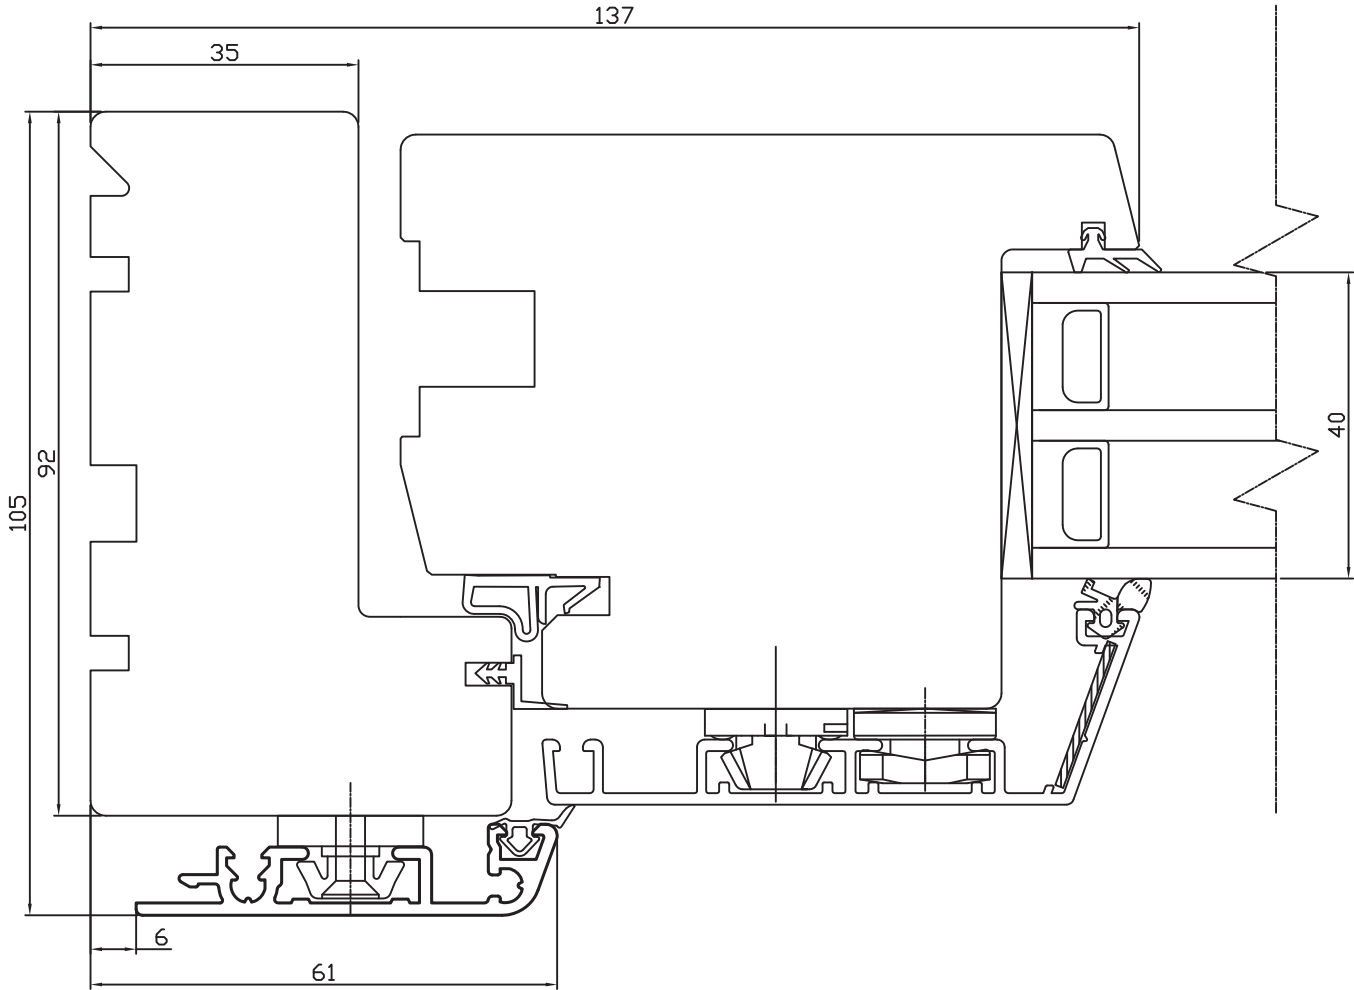

CROSS SECTION OF DOUBLE DOOR - MIDDLE

Drawing Number

IOACTGED.1

Scale

1:1

**NORRSKEN INWARD OPENING ALU-CLAD
TRIPLE GLAZED ENTRANCE DOOR**

CROSS SECTION OF ESPAGNOLETTE SIDE

CROSS SECTION OF HEAD

CROSS SECTION OF THRESHOLD

drawing subject to change without notice

NORRSKEN 

5 The Axium Centre
Dorchester Road
Poole
Dorset
BH16 6FE
UK

**NORRSKEN OUTWARD OPENING ALU-CLAD
TRIPLE GLAZED ENTRANCE DOOR**

CROSS SECTION OF DOUBLE DOOR - MIDDLE

Drawing Number

OOACTGED.1

Scale

1:1

**NORRSKEN OUTWARD OPENING ALU-CLAD
TRIPLE GLAZED ENTRANCE DOOR**

CROSS SECTION OF ESPAGNOLETTE SIDE

CROSS SECTION OF HEAD

CROSS SECTION OF HINGES SIDE