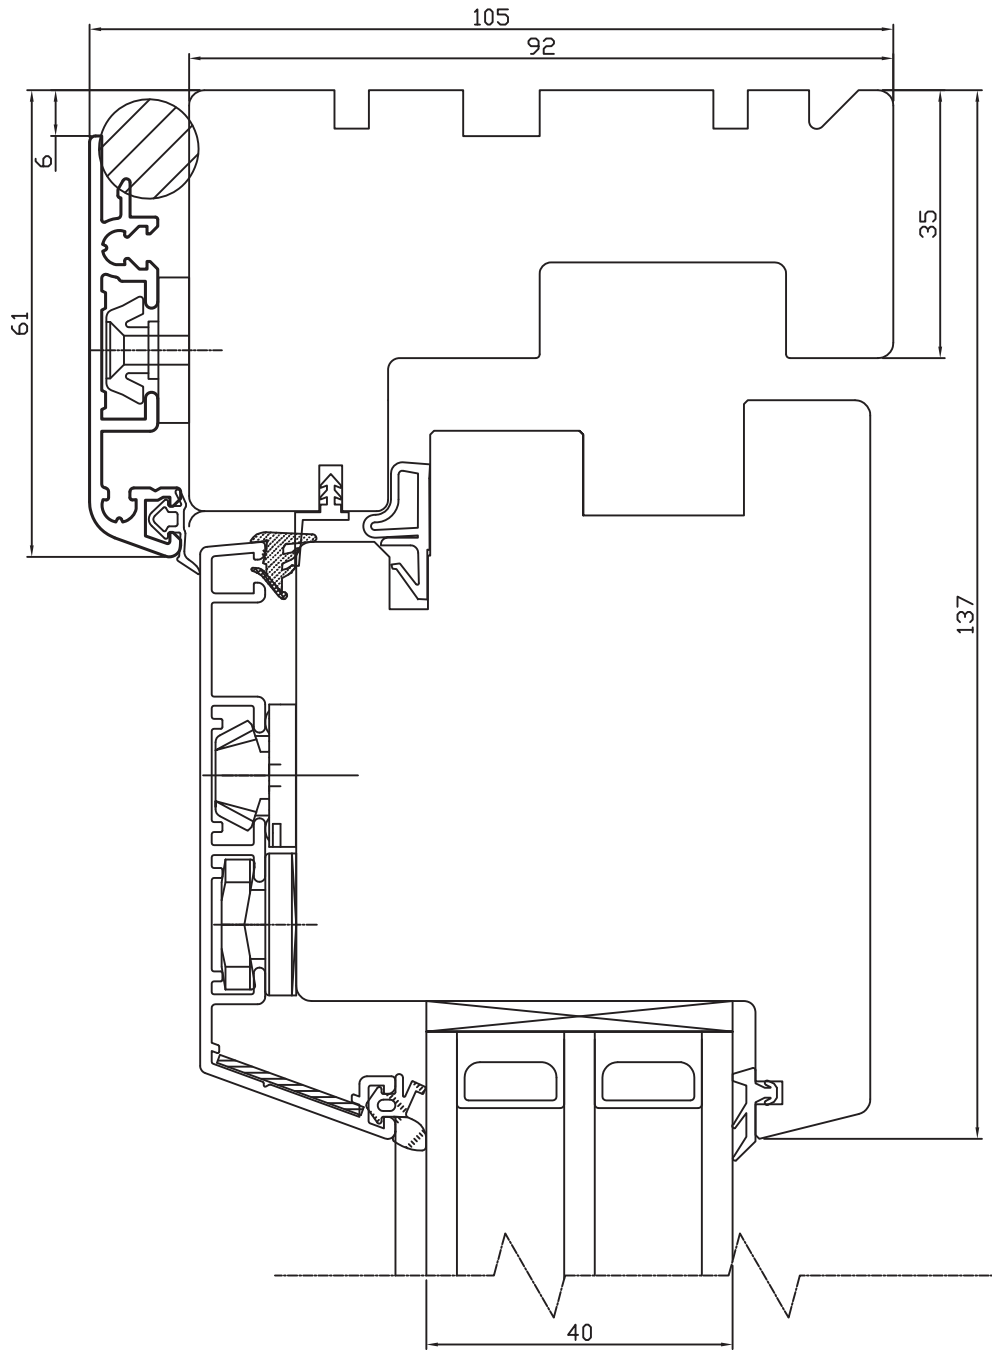

CROSS SECTION OF DOUBLE DOOR - MIDDLE

Drawing Number

IOACTGED.1

Scale

1:1

**NORRSKEN INWARD OPENING ALU-CLAD
TRIPLE GLAZED ENTRANCE DOOR**

CROSS SECTION OF ESPAGNOLETTE SIDE

CROSS SECTION OF HEAD

CROSS SECTION OF THRESHOLD

drawing subject to change without notice

NORRSKEN 

5 The Axium Centre
Dorchester Road
Poole
Dorset
BH16 6FE
UK

**NORRSKEN OUTWARD OPENING ALU-CLAD
TRIPLE GLAZED ENTRANCE DOOR**

CROSS SECTION OF DOUBLE DOOR - MIDDLE

Drawing Number

OOACTGED.1

Scale

1:1

**NORRSKEN OUTWARD OPENING ALU-CLAD
TRIPLE GLAZED ENTRANCE DOOR**

CROSS SECTION OF ESPAGNOLETTE SIDE

CROSS SECTION OF HEAD

CROSS SECTION OF HINGES SIDE