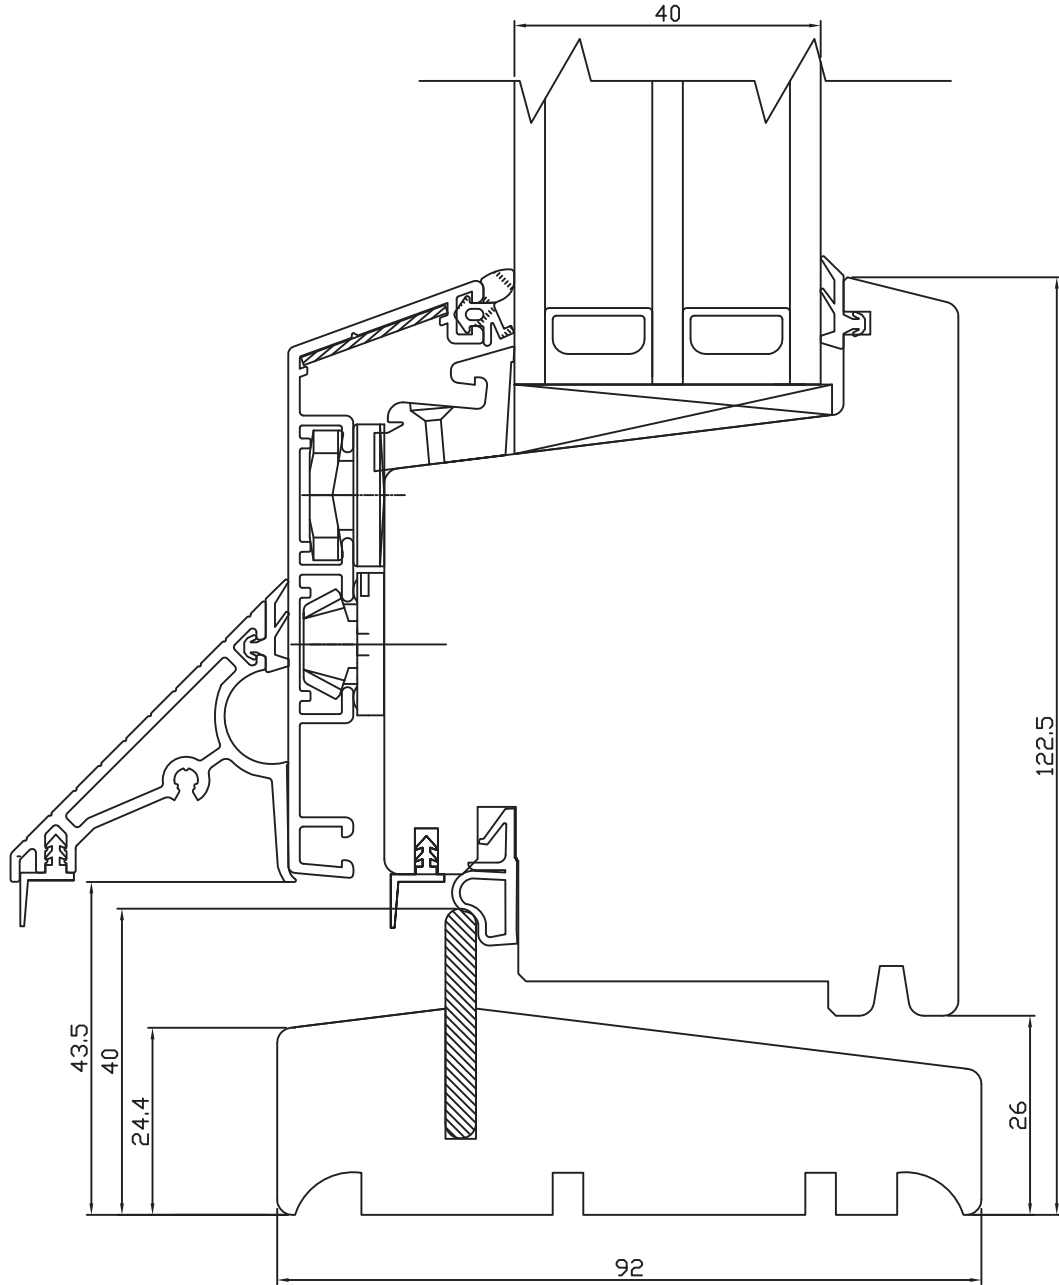

**NORRSKEN INWARD OPENING ALU-CLAD
TRIPLE GLAZED ENTRANCE DOOR**

CROSS SECTION OF THRESHOLD

drawing subject to change without notice

NORRSKEN 

5 The Axium Centre
Dorchester Road
Poole
Dorset
BH16 6FE
UK

**NORRSKEN INWARD OPENING ALU-CLAD
TRIPLE GLAZED ENTRANCE DOOR**

CROSS SECTION OF DOUBLE DOOR - MIDDLE

Drawing Number

IOACTGED.1

Scale

1:1

**NORRSKEN INWARD OPENING ALU-CLAD
TRIPLE GLAZED ENTRANCE DOOR**

CROSS SECTION OF ESPAGNOLETTE SIDE

CROSS SECTION OF HEAD

CROSS SECTION OF THRESHOLD

drawing subject to change without notice

NORRSKEN 

5 The Axium Centre
Dorchester Road
Poole
Dorset
BH16 6FE
UK

**NORRSKEN OUTWARD OPENING ALU-CLAD
TRIPLE GLAZED ENTRANCE DOOR**

CROSS SECTION OF DOUBLE DOOR - MIDDLE

Drawing Number

OOACTGED.1

Scale

1:1

**NORRSKEN OUTWARD OPENING ALU-CLAD
TRIPLE GLAZED ENTRANCE DOOR**

CROSS SECTION OF ESPAGNOLETTE SIDE

CROSS SECTION OF HEAD

CROSS SECTION OF HINGES SIDE