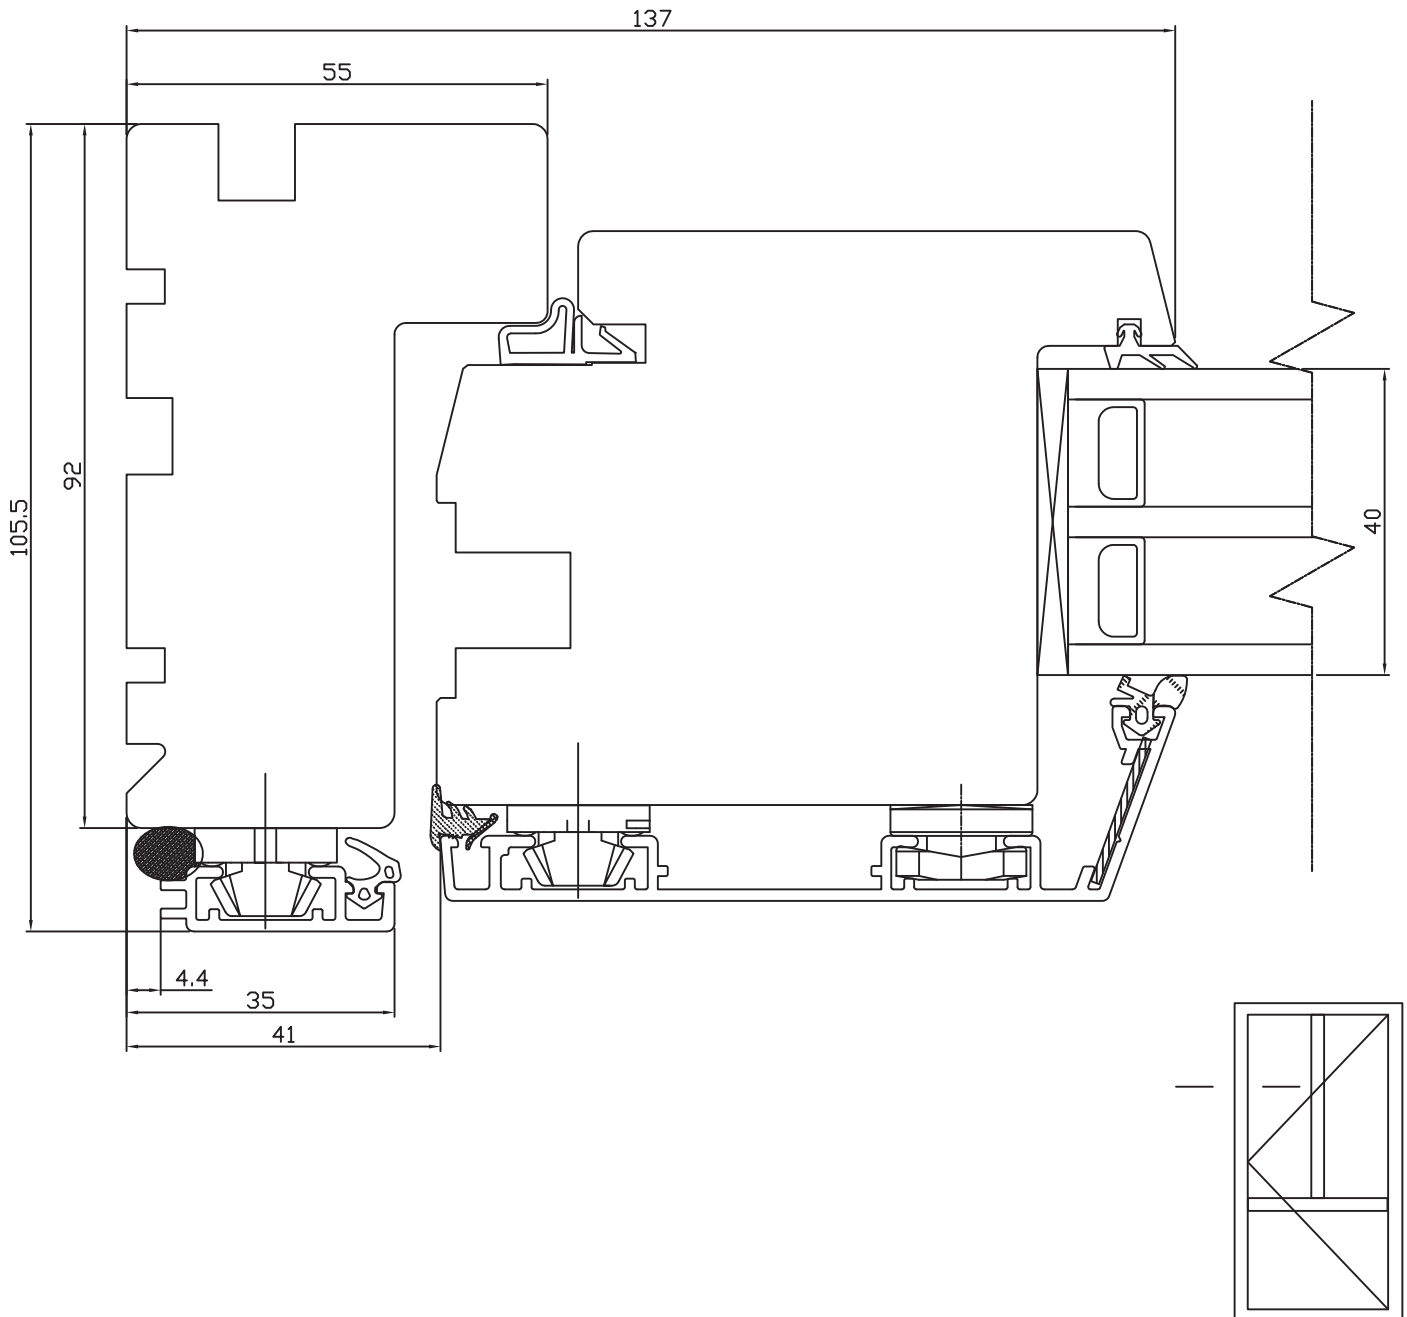

CROSS SECTION OF DOUBLE DOOR - MIDDLE

Drawing Number

IOACTGED.1

Scale

1:1

**NORRSKEN INWARD OPENING ALU-CLAD
TRIPLE GLAZED ENTRANCE DOOR**

CROSS SECTION OF ESPAGNOLETTE SIDE

CROSS SECTION OF HEAD

Drawing Number

OOACTGED.1

Scale

1:1

**NORRSKEN OUTWARD OPENING ALU-CLAD
TRIPLE GLAZED ENTRANCE DOOR**

CROSS SECTION OF ESPAGNOLETTE SIDE

CROSS SECTION OF HEAD

CROSS SECTION OF HINGES SIDE