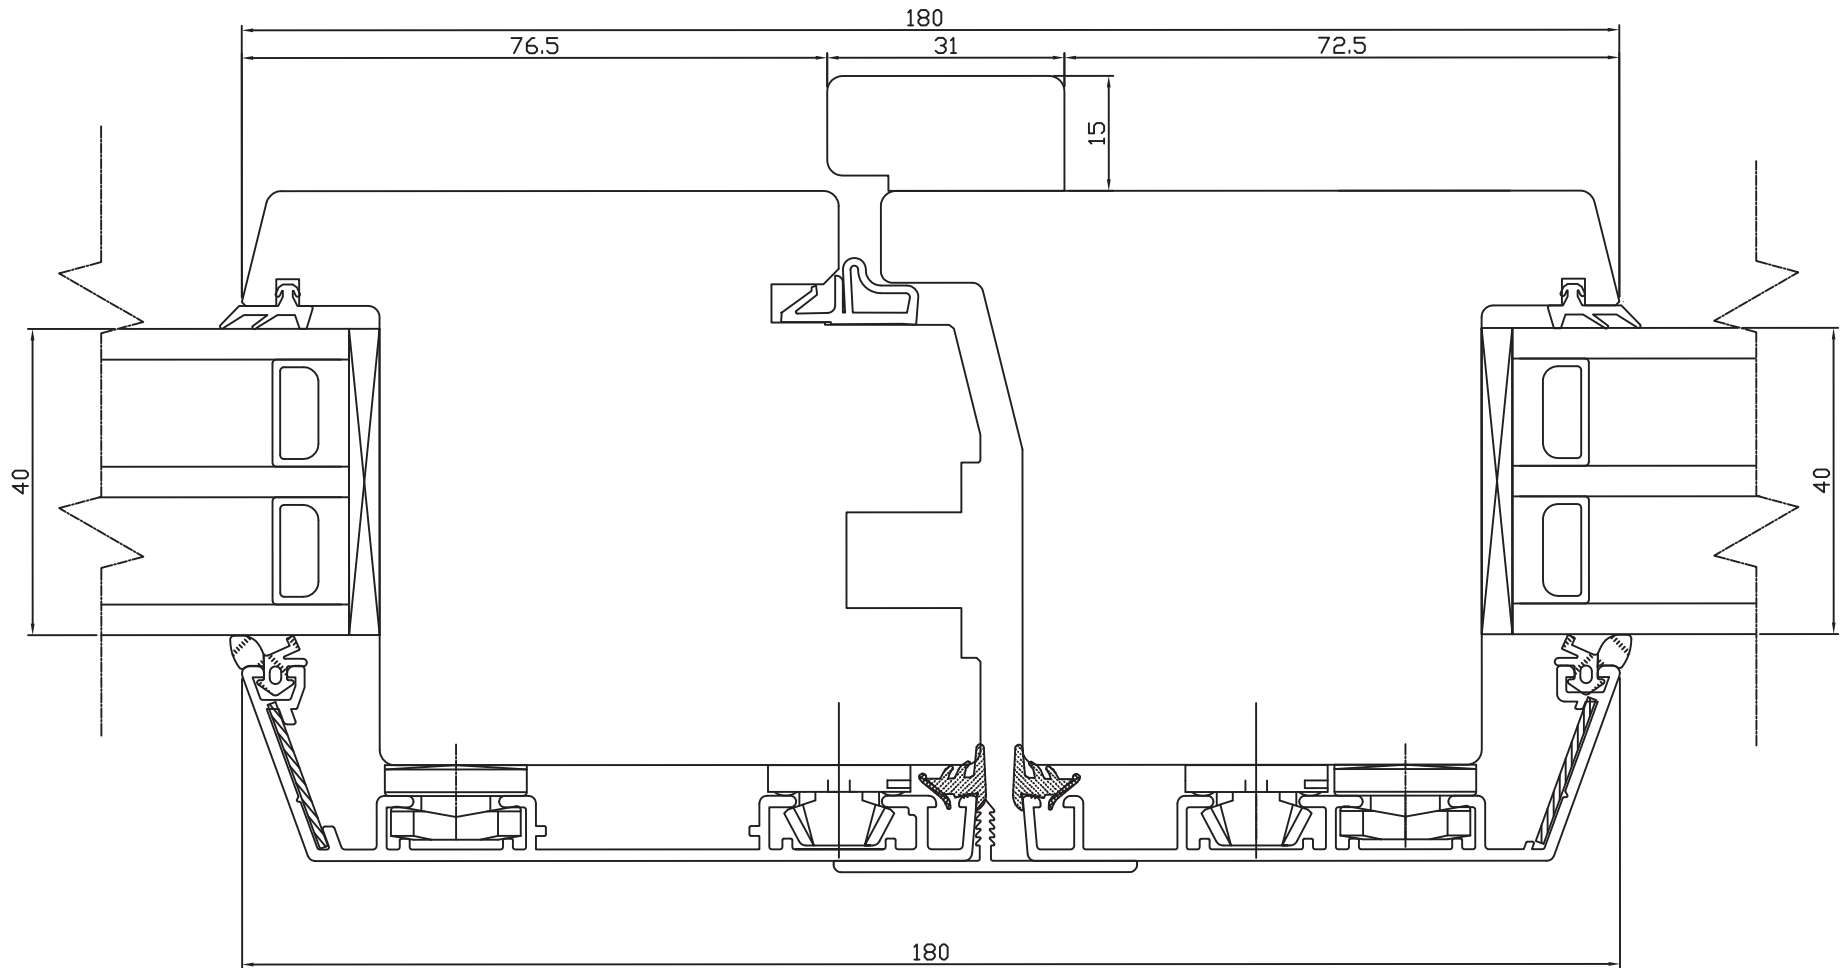

CROSS SECTION OF DOUBLE DOOR - MIDDLE

Drawing Number

IOACTGED.1

Scale

1:1

**NORRSKEN INWARD OPENING ALU-CLAD
TRIPLE GLAZED ENTRANCE DOOR**

CROSS SECTION OF ESPAGNOLETTE SIDE

CROSS SECTION OF HEAD

CROSS SECTION OF THRESHOLD

drawing subject to change without notice

NORRSKEN 

5 The Axium Centre
Dorchester Road
Poole
Dorset
BH16 6FE
UK

**NORRSKEN OUTWARD OPENING ALU-CLAD
TRIPLE GLAZED ENTRANCE DOOR**

CROSS SECTION OF DOUBLE DOOR - MIDDLE

Drawing Number

OOACTGED.1

Scale

1:1

**NORRSKEN OUTWARD OPENING ALU-CLAD
TRIPLE GLAZED ENTRANCE DOOR**

CROSS SECTION OF ESPAGNOLETTE SIDE

CROSS SECTION OF HEAD

CROSS SECTION OF HINGES SIDE