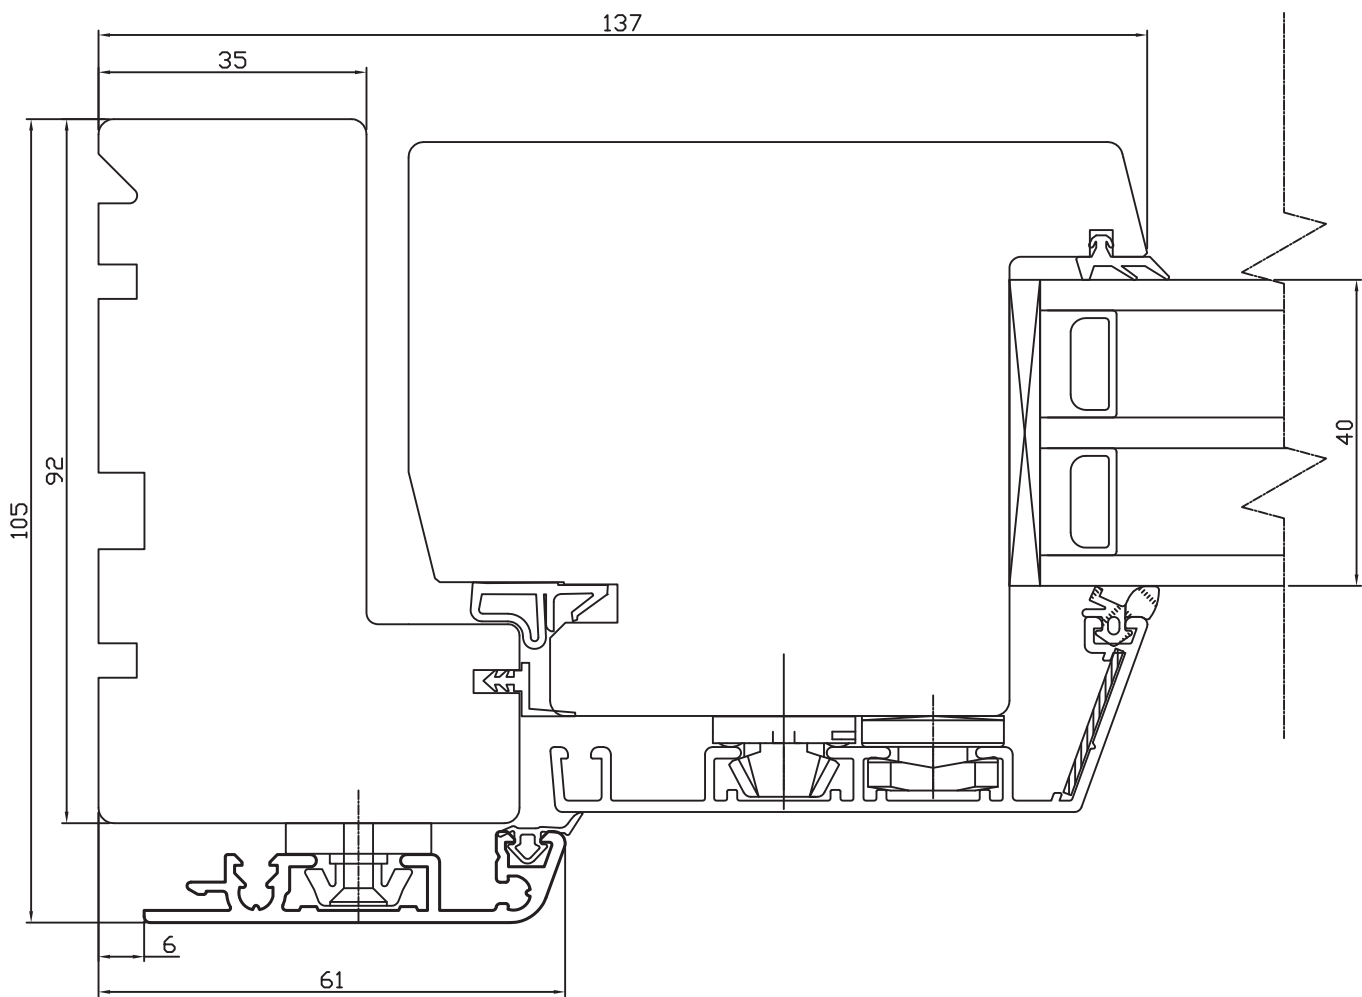

CROSS SECTION OF DOUBLE DOOR - MIDDLE

Drawing Number

IOACTGED.1

Scale

1:1

**NORRSKEN INWARD OPENING ALU-CLAD
TRIPLE GLAZED ENTRANCE DOOR**

CROSS SECTION OF ESPAGNOLETTE SIDE

CROSS SECTION OF HEAD

CROSS SECTION OF THRESHOLD

drawing subject to change without notice

NORRSKEN 

5 The Axium Centre
Dorchester Road
Poole
Dorset
BH16 6FE
UK

**NORRSKEN OUTWARD OPENING ALU-CLAD
TRIPLE GLAZED ENTRANCE DOOR**

CROSS SECTION OF DOUBLE DOOR - MIDDLE

Drawing Number

OOACTGED.1

Scale

1:1

**NORRSKEN OUTWARD OPENING ALU-CLAD
TRIPLE GLAZED ENTRANCE DOOR**

CROSS SECTION OF ESPAGNOLETTE SIDE

CROSS SECTION OF HEAD

CROSS SECTION OF HINGES SIDE