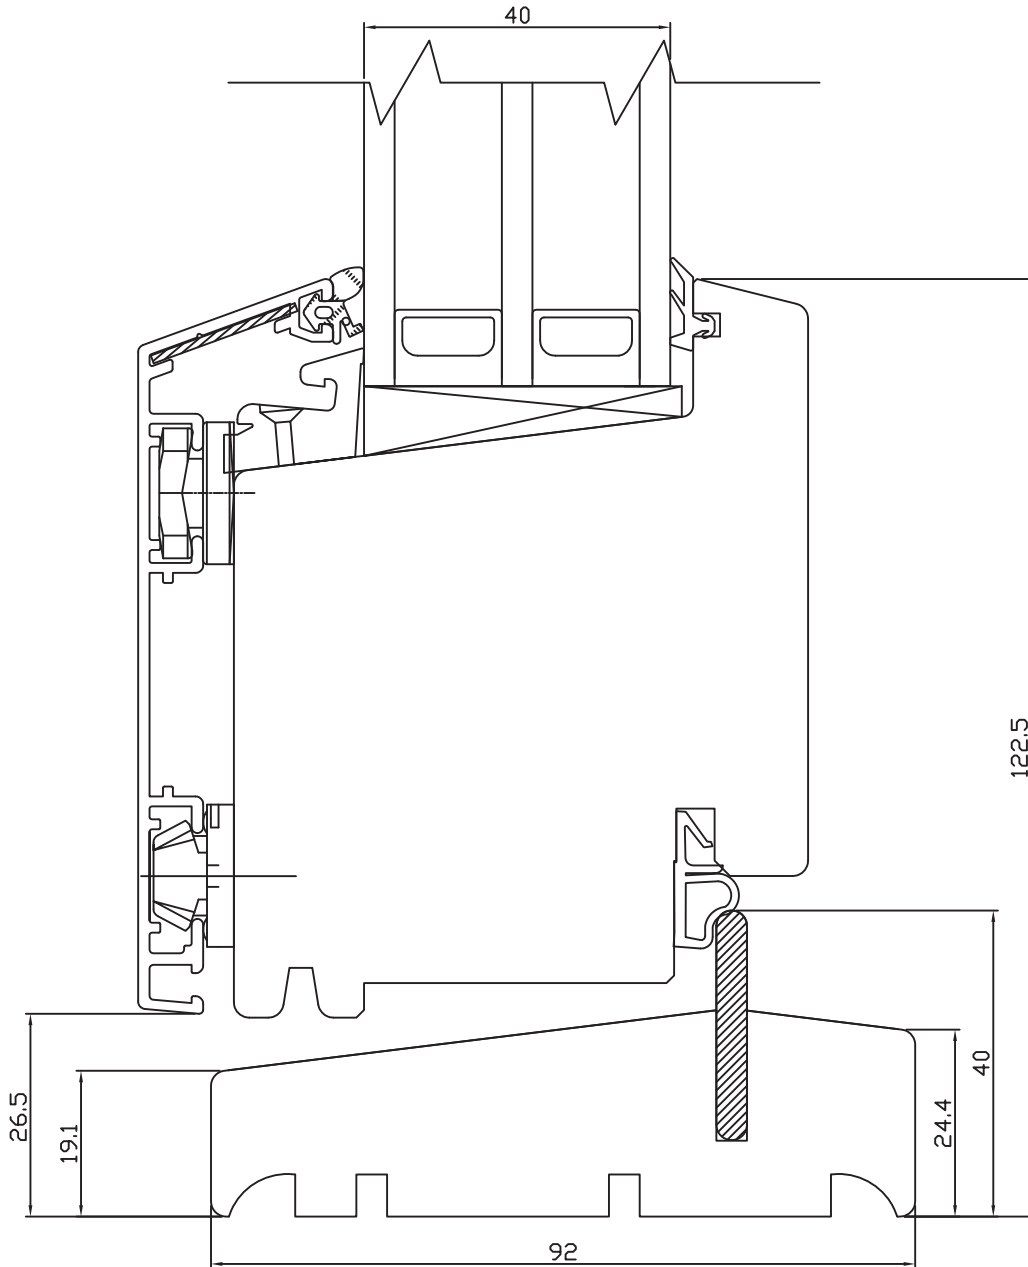

CROSS SECTION OF DOUBLE DOOR - MIDDLE

Drawing Number

IOACTGED.1

Scale

1:1

**NORRSKEN INWARD OPENING ALU-CLAD
TRIPLE GLAZED ENTRANCE DOOR**

CROSS SECTION OF ESPAGNOLETTE SIDE

CROSS SECTION OF HEAD

CROSS SECTION OF THRESHOLD

drawing subject to change without notice

NORRSKEN 

5 The Axium Centre
Dorchester Road
Poole
Dorset
BH16 6FE
UK

**NORRSKEN OUTWARD OPENING ALU-CLAD
TRIPLE GLAZED ENTRANCE DOOR**

CROSS SECTION OF DOUBLE DOOR - MIDDLE

Drawing Number

OOACTGED.1

Scale

1:1

**NORRSKEN OUTWARD OPENING ALU-CLAD
TRIPLE GLAZED ENTRANCE DOOR**

CROSS SECTION OF ESPAGNOLETTE SIDE

CROSS SECTION OF HEAD

CROSS SECTION OF HINGES SIDE